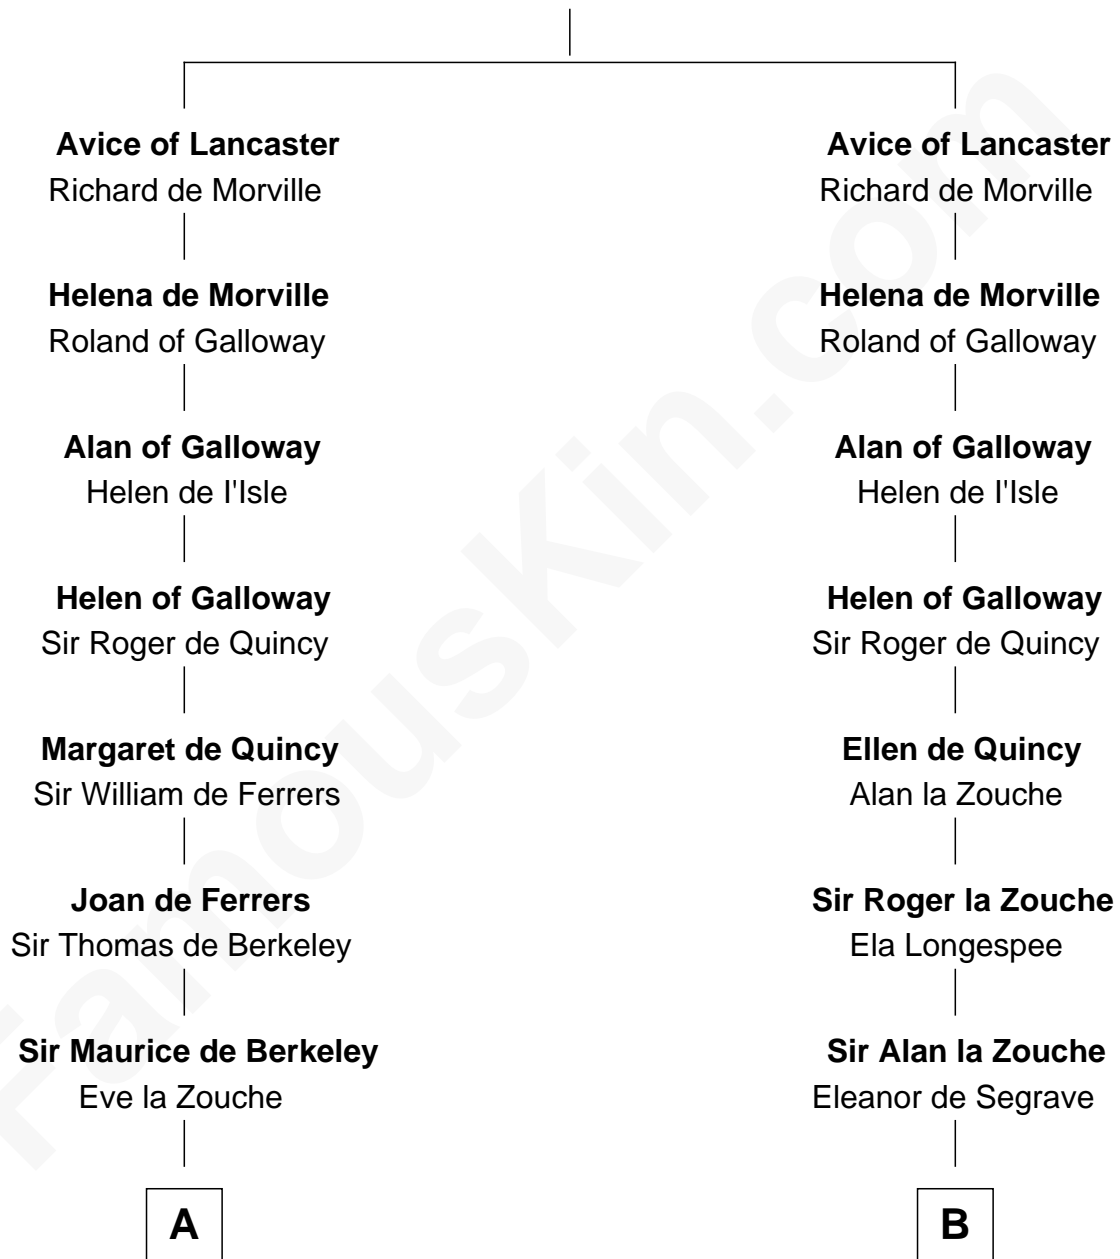

FamousKin.com Relationship Chart of

Nicholas Gilman

Signer of the U.S. Constitution

21st cousin of

Richard Henry Lee

Signer of the Declaration of Independence

William I de Lancaster

Gundred de Warenne