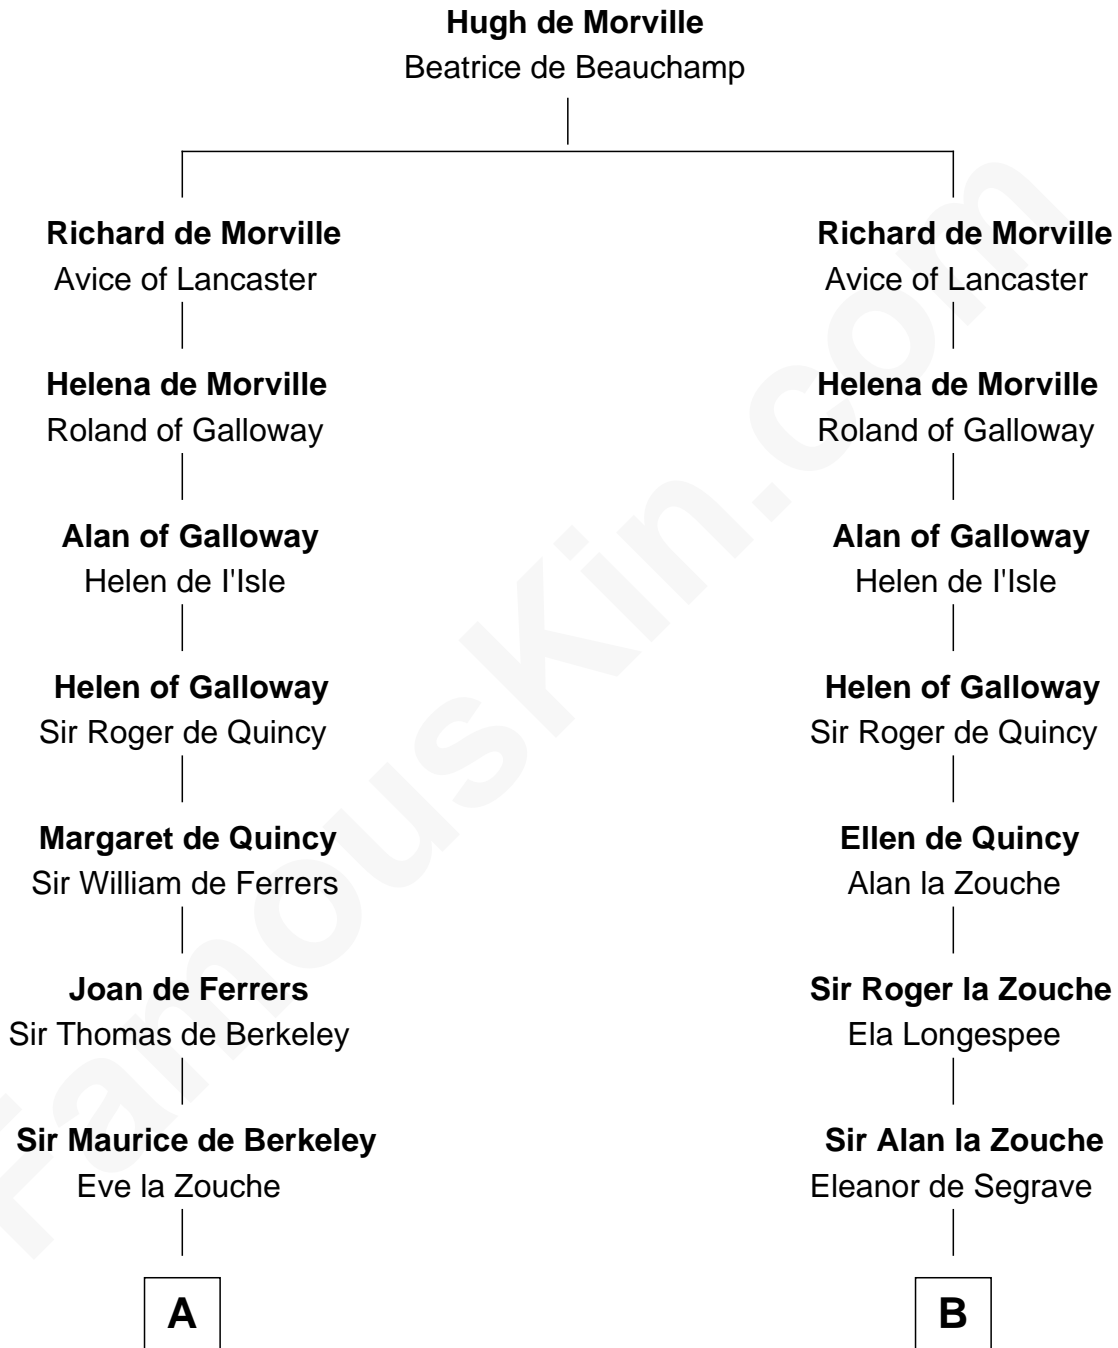

# FamousKin.com Relationship Chart of

**Nicholas Gilman**

*Signer of the U.S. Constitution*

21st cousin of

**Richard Henry Lee**

*Signer of the Declaration of Independence*

**C**

**Elizabeth Denison**

Rev. John Rogers

**Rev. Nathaniel Rogers**

Sarah Purkiss

**Elizabeth Rogers**

Rev. John Taylor

**Ann Taylor**

Nicholas Gilman

**Nicholas Gilman**