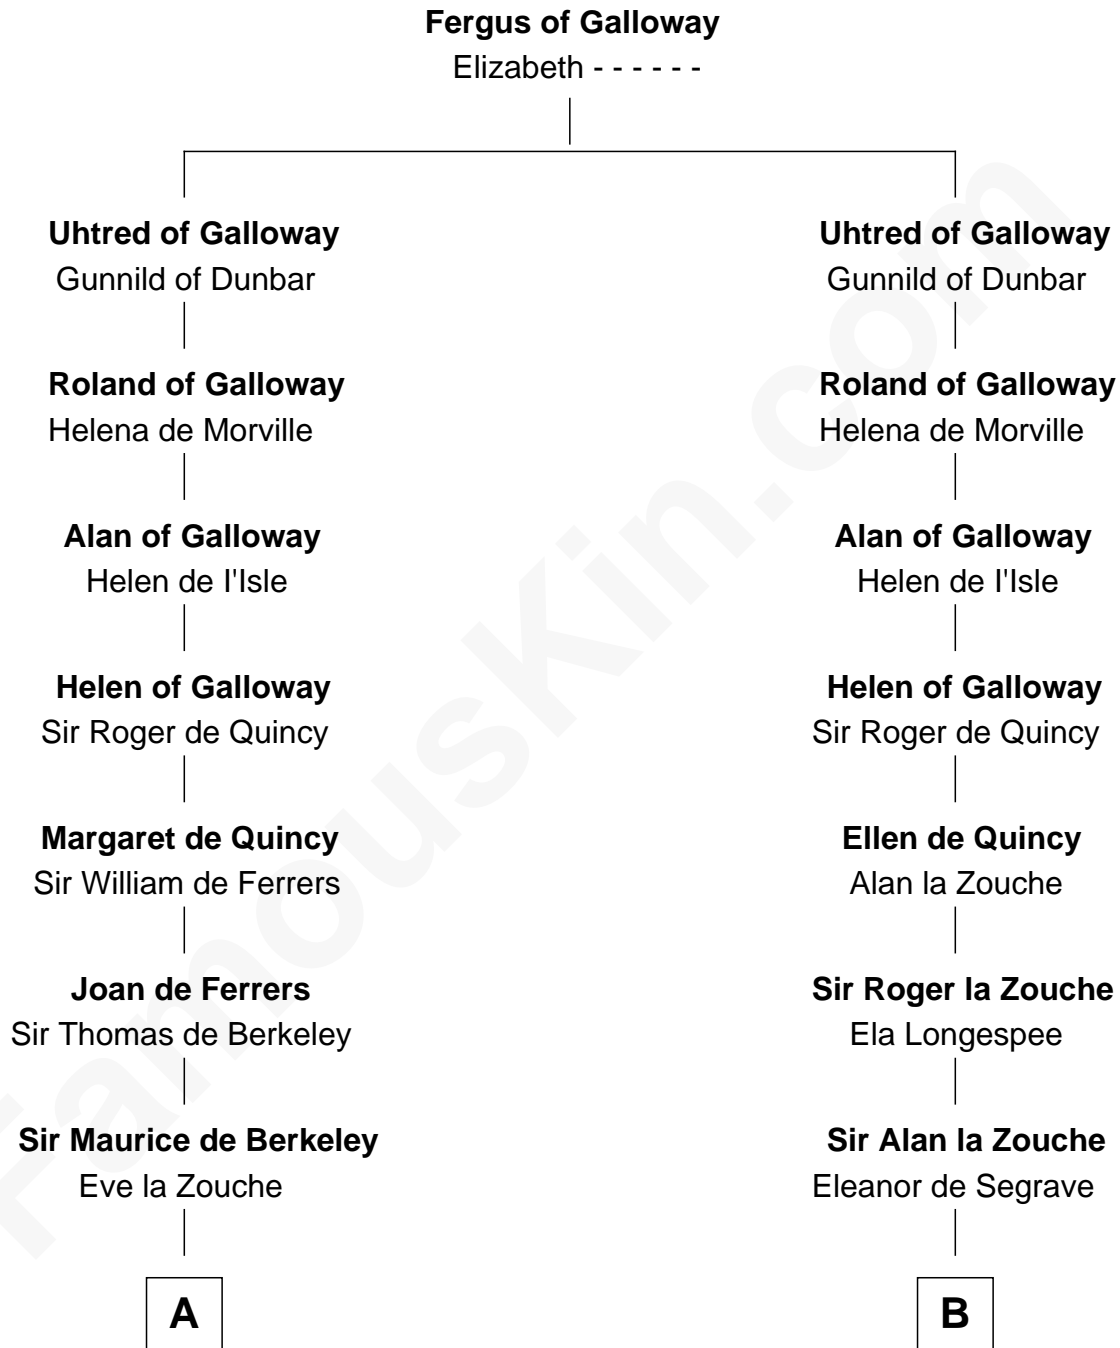

FamousKin.com Relationship Chart of

Nicholas Gilman

Signer of the U.S. Constitution

21st cousin of

Richard Henry Lee

Signer of the Declaration of Independence

C

Elizabeth Denison