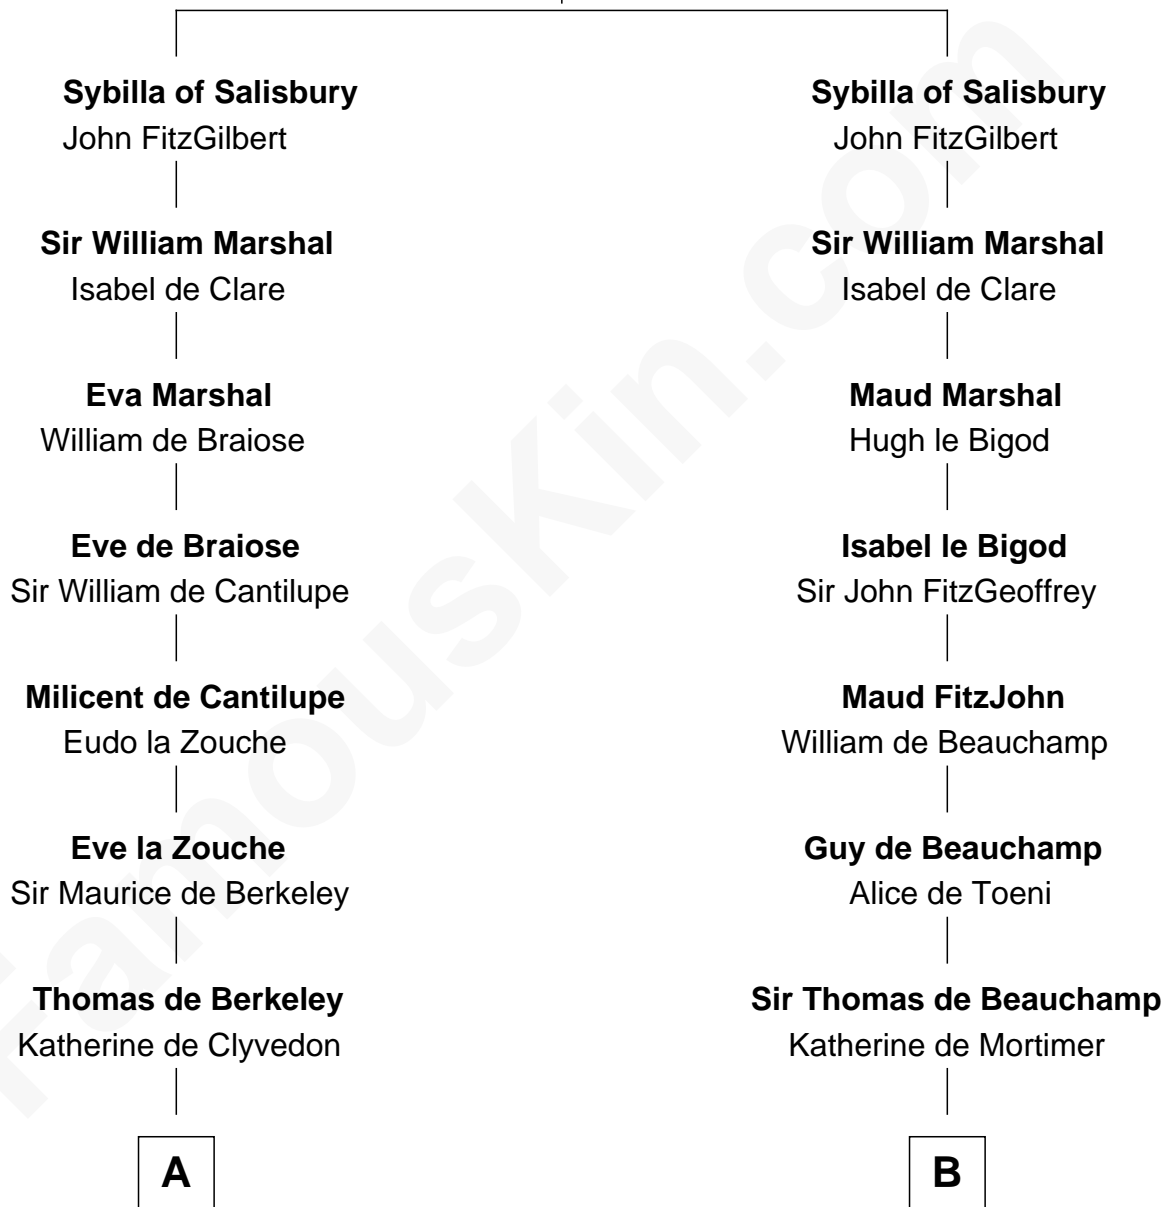

FamousKin.com

Relationship Chart of

Nicholas Gilman

Signer of the U.S. Constitution

12th cousin 8 times removed of

Anne Boleyn

2nd Wife of King Henry VIII

Walter of Salisbury