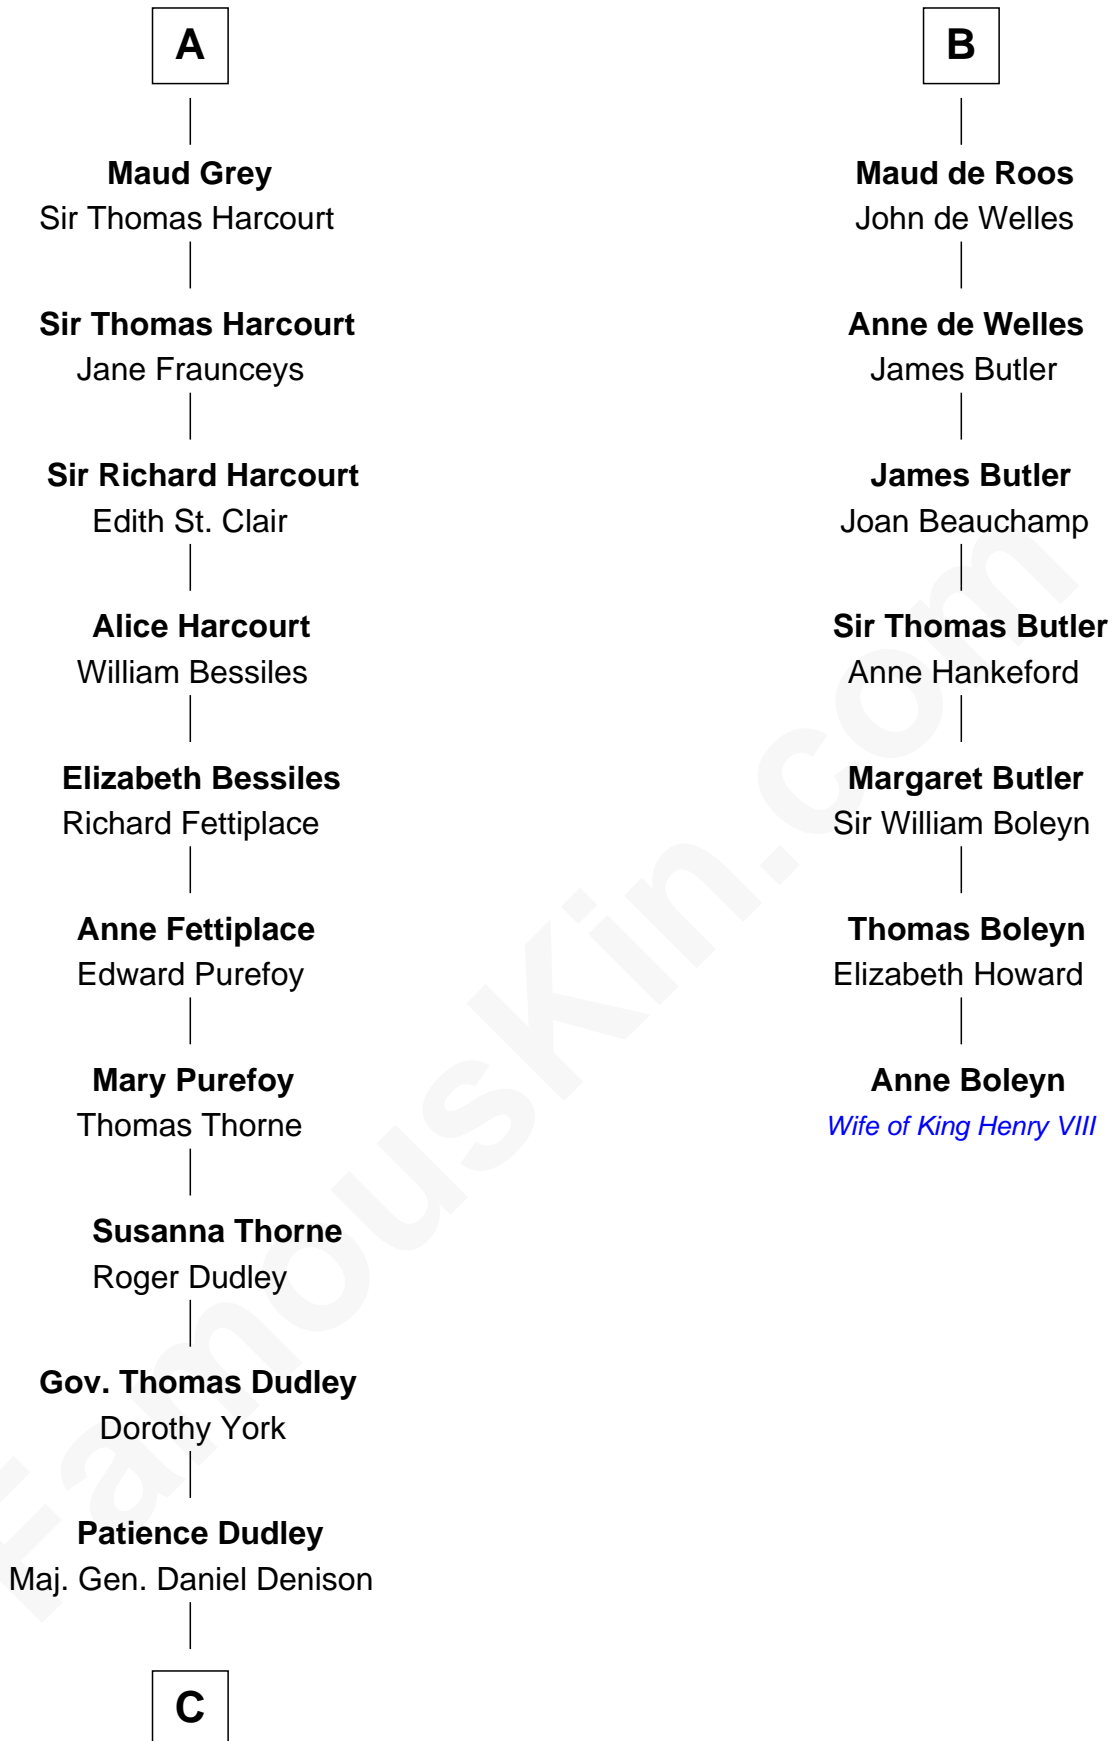

FamousKin.com

Relationship Chart of

Nicholas Gilman

Signer of the U.S. Constitution

13th cousin 8 times removed of

Anne Boleyn

2nd Wife of King Henry VIII

C

Elizabeth Denison

Rev. John Rogers

Rev. Nathaniel Rogers

Sarah Purkiss

Elizabeth Rogers

Rev. John Taylor

Ann Taylor

Nicholas Gilman