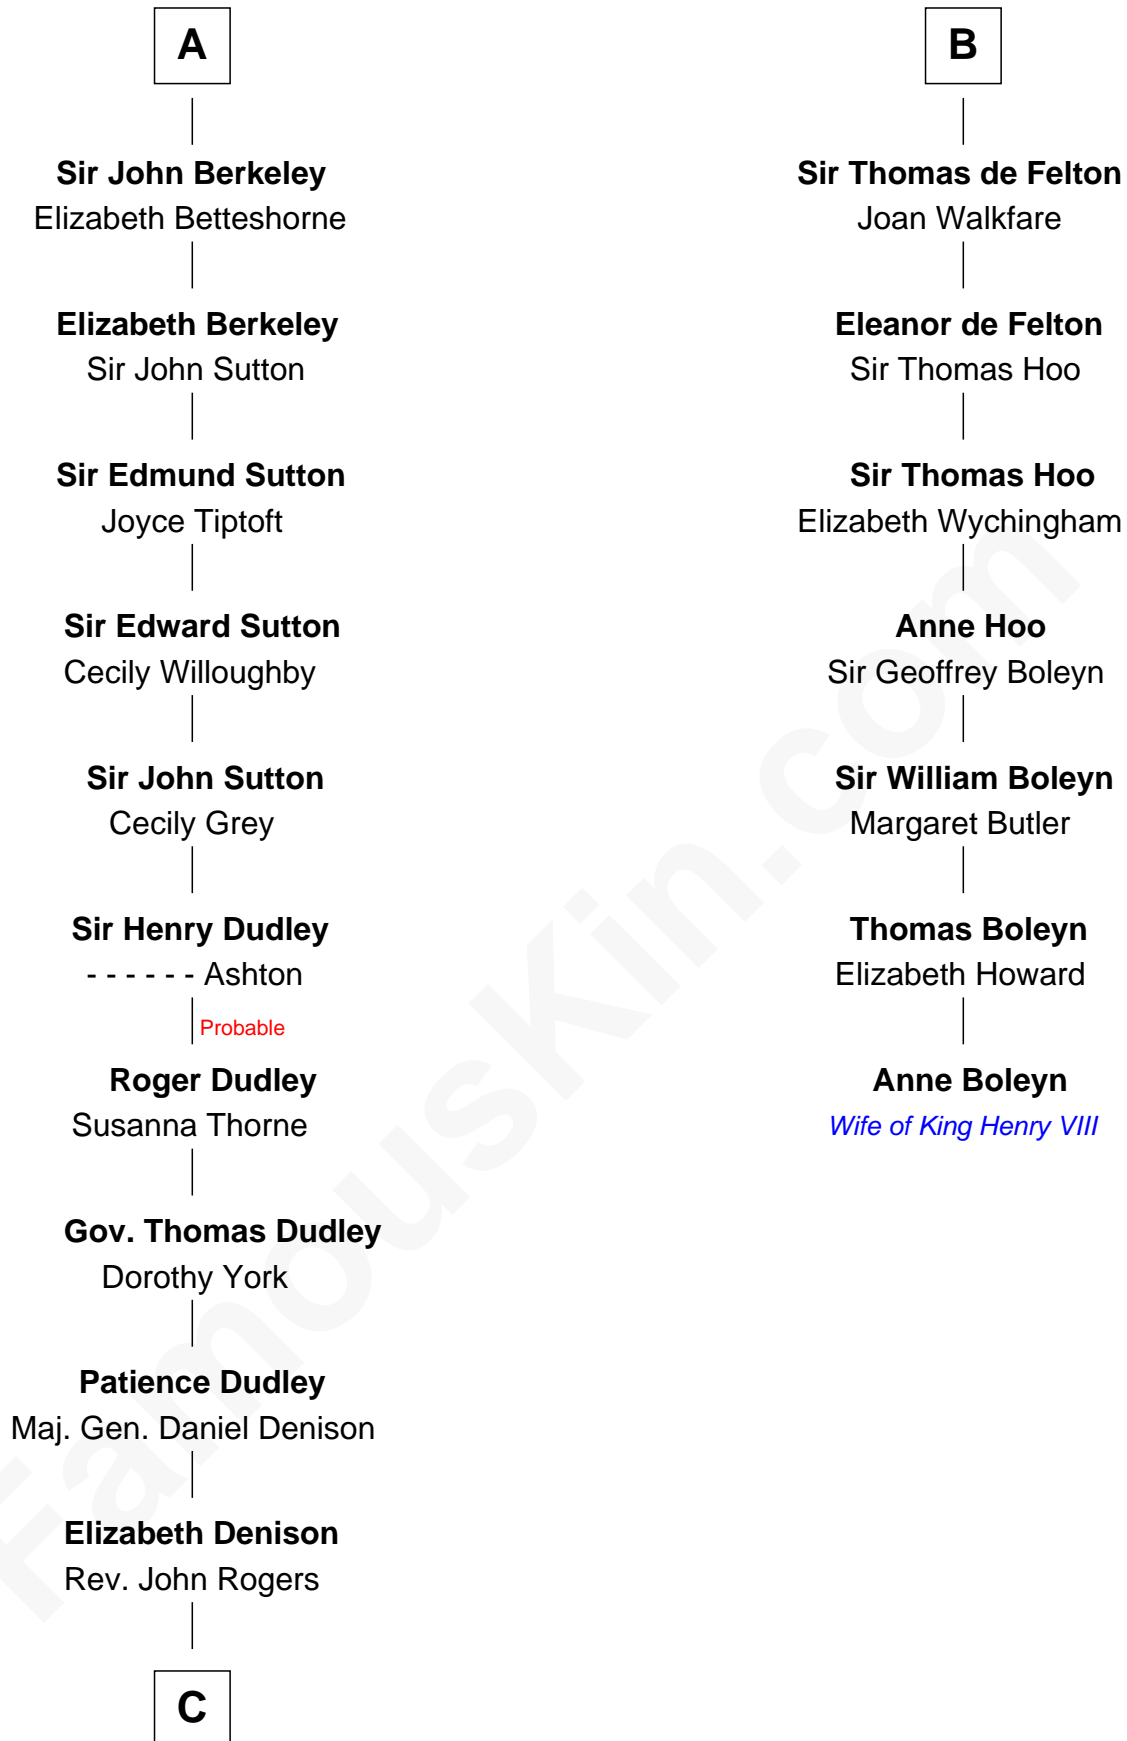

FamousKin.com

Relationship Chart of Nicholas Gilman

Signer of the U.S. Constitution

13th cousin 7 times removed of

Anne Boleyn

2nd Wife of King Henry VIII

Robert of Gloucester

Mabel FitzHamon

John IV le Strange

Hawise le Strange

Robert de Felton

Sir John de Felton

Sibyl - - - - -

B

C

Rev. Nathaniel Rogers