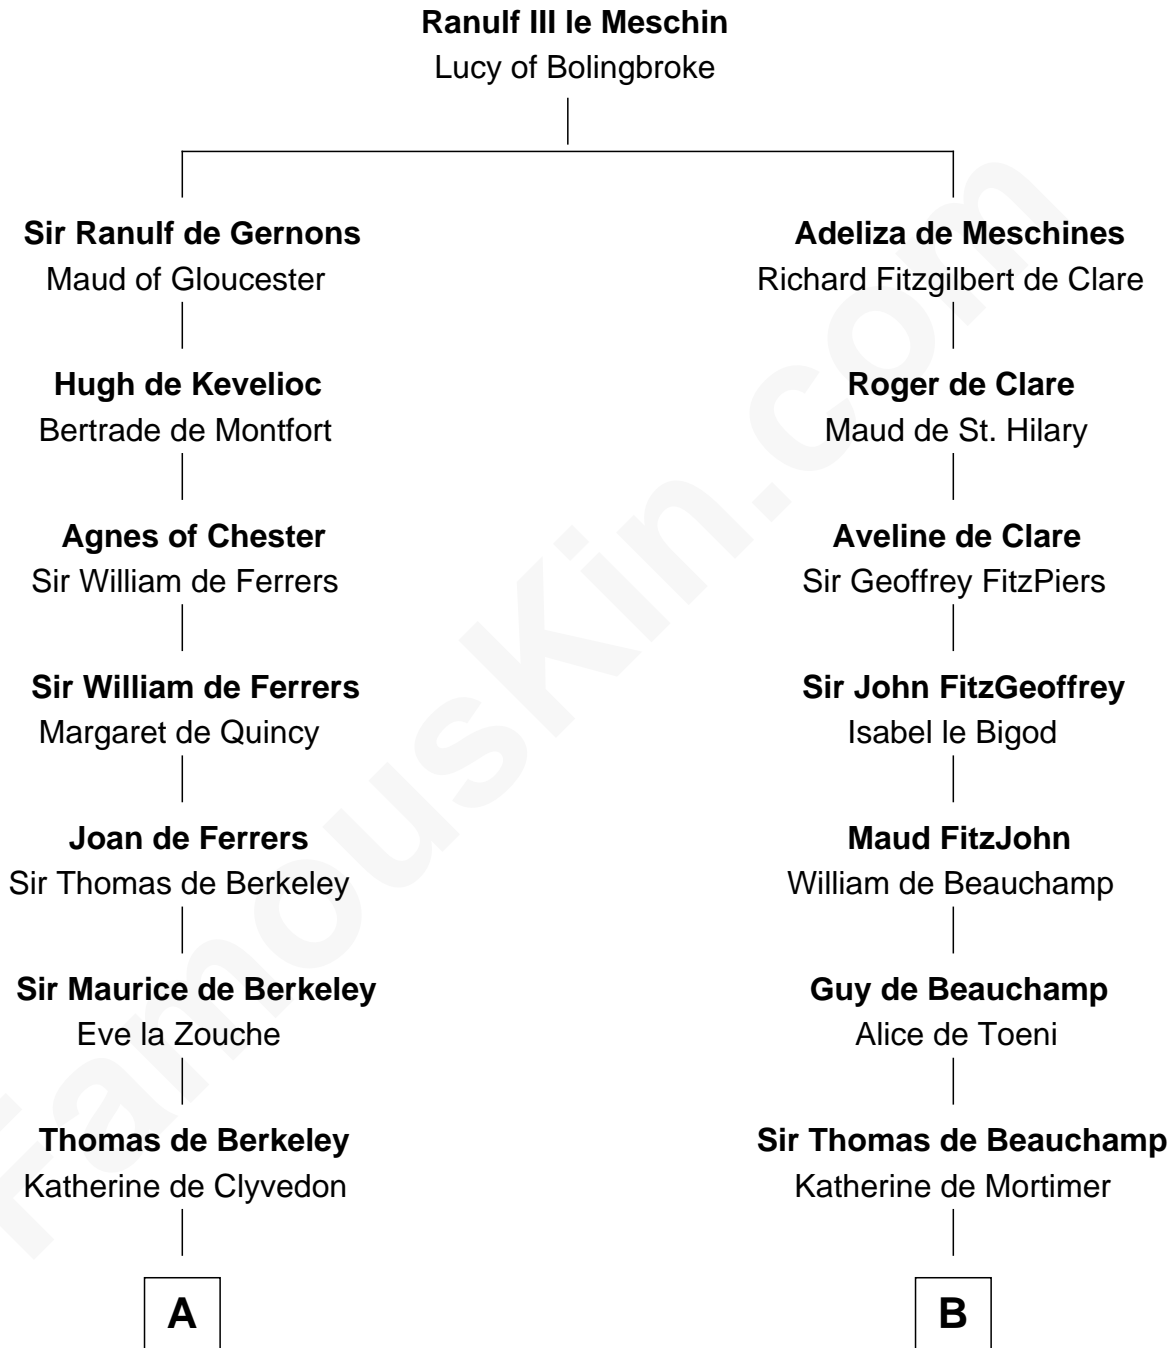

FamousKin.com

Relationship Chart of Nicholas Gilman

Signer of the U.S. Constitution

12th cousin 8 times removed of

Anne Boleyn

2nd Wife of King Henry VIII

C

Rev. Nathaniel Rogers

Sarah Purkiss

Elizabeth Rogers

Rev. John Taylor

Ann Taylor

Nicholas Gilman

Nicholas Gilman

Signer of the U.S. Constitution

FamousKin.com