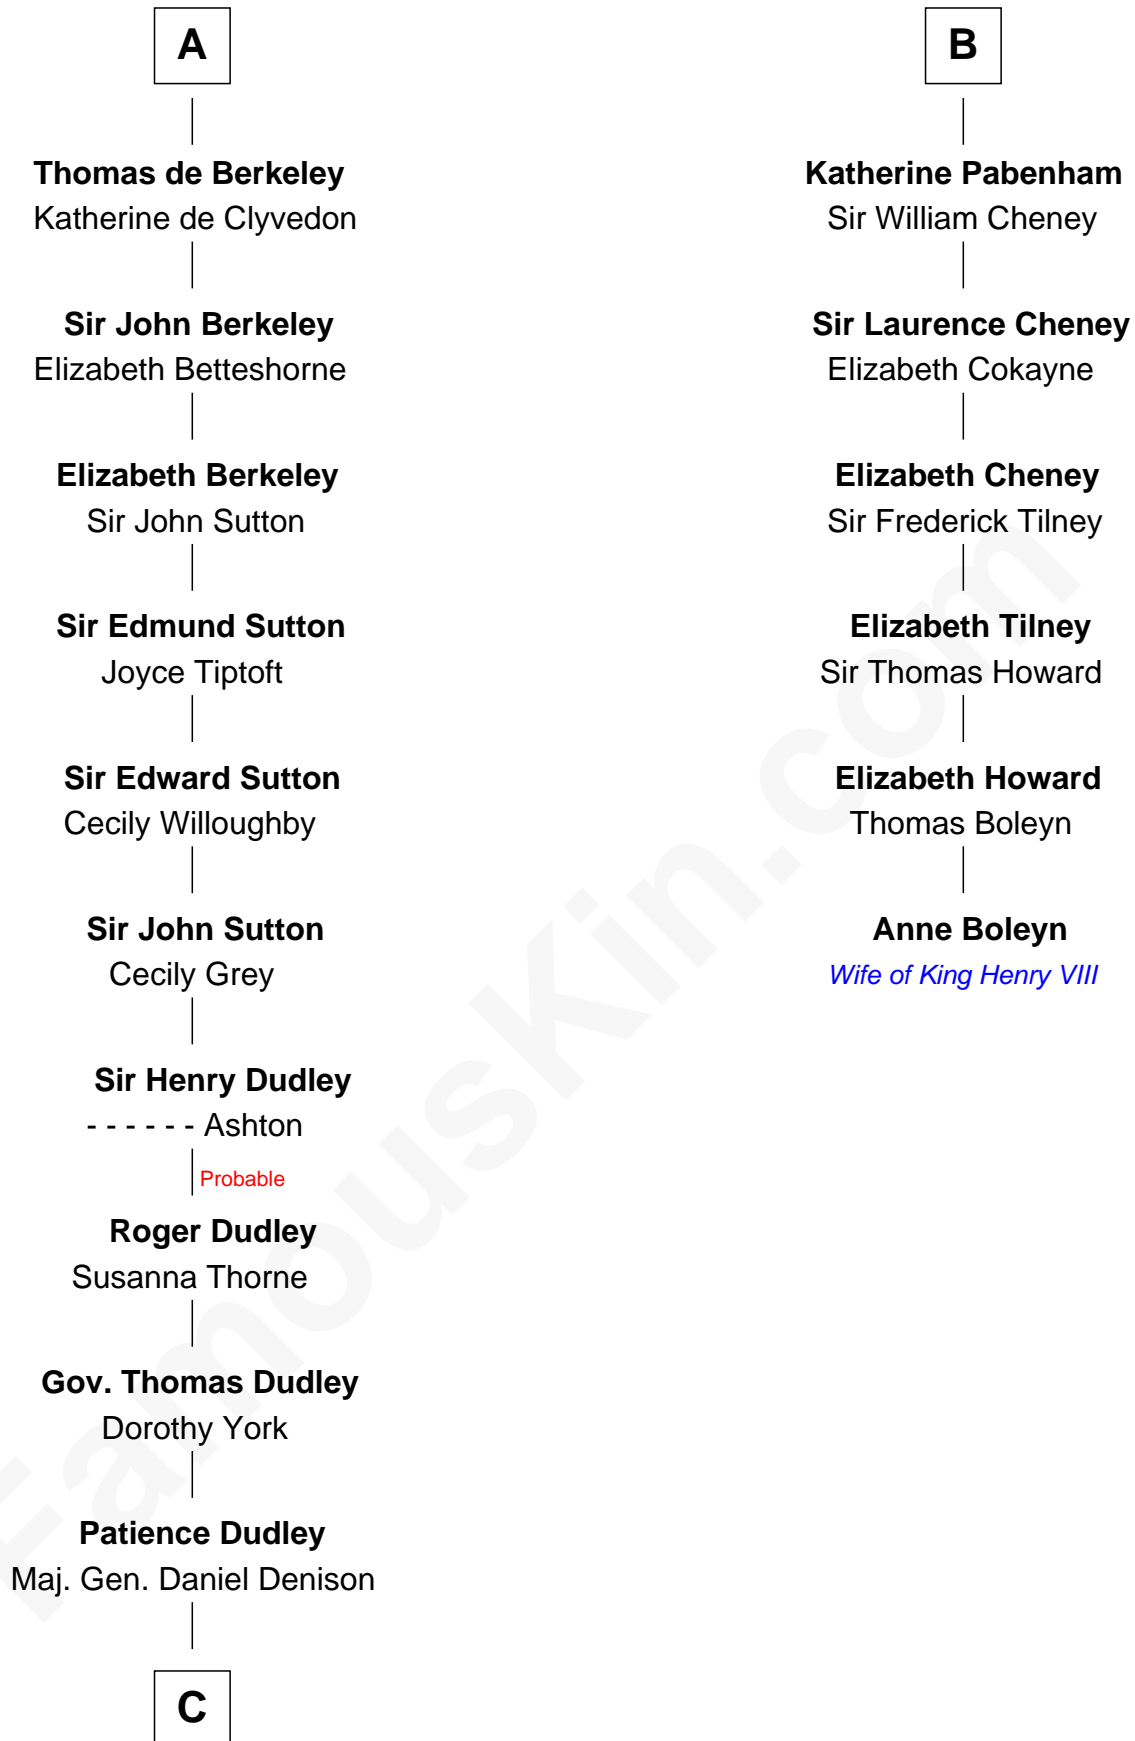

FamousKin.com

Relationship Chart of

Nicholas Gilman

Signer of the U.S. Constitution

12th cousin 9 times removed of

Anne Boleyn

2nd Wife of King Henry VIII

William I de Lancaster
Gundred de Warenne

C

Elizabeth Denison

Rev. John Rogers

Rev. Nathaniel Rogers

Sarah Purkiss

Elizabeth Rogers

Rev. John Taylor

Ann Taylor