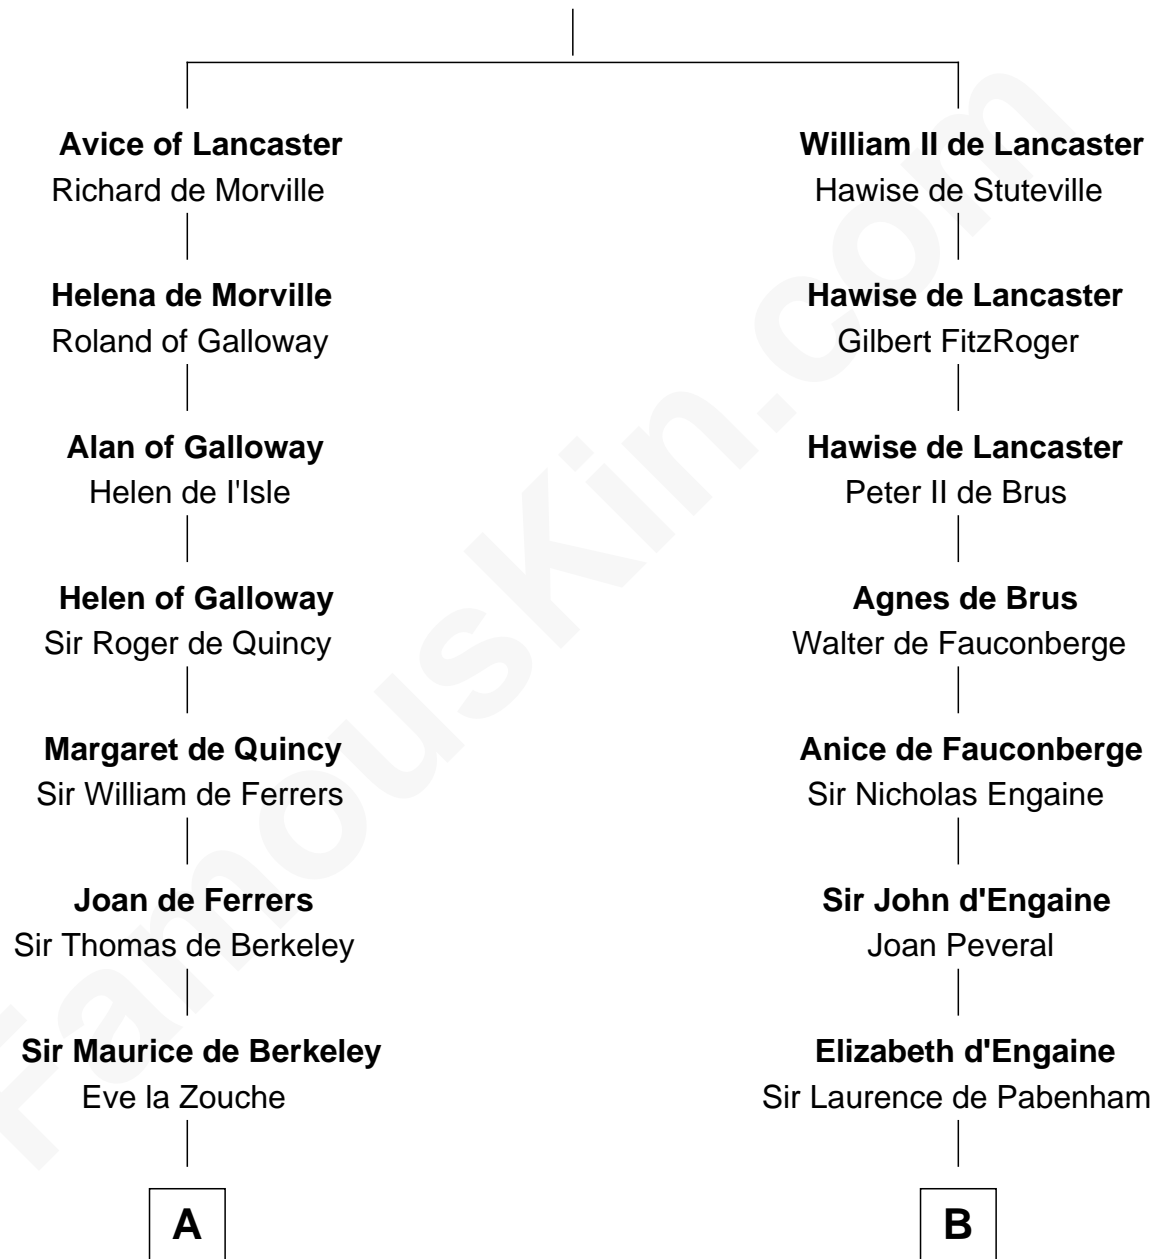

FamousKin.com

Relationship Chart of

Nicholas Gilman

Signer of the U.S. Constitution

12th cousin 9 times removed of

Anne Boleyn

2nd Wife of King Henry VIII

William I de Lancaster
Gundred de Warenne

C

Elizabeth Denison

Rev. John Rogers

Rev. Nathaniel Rogers

Sarah Purkiss

Elizabeth Rogers

Rev. John Taylor

Ann Taylor