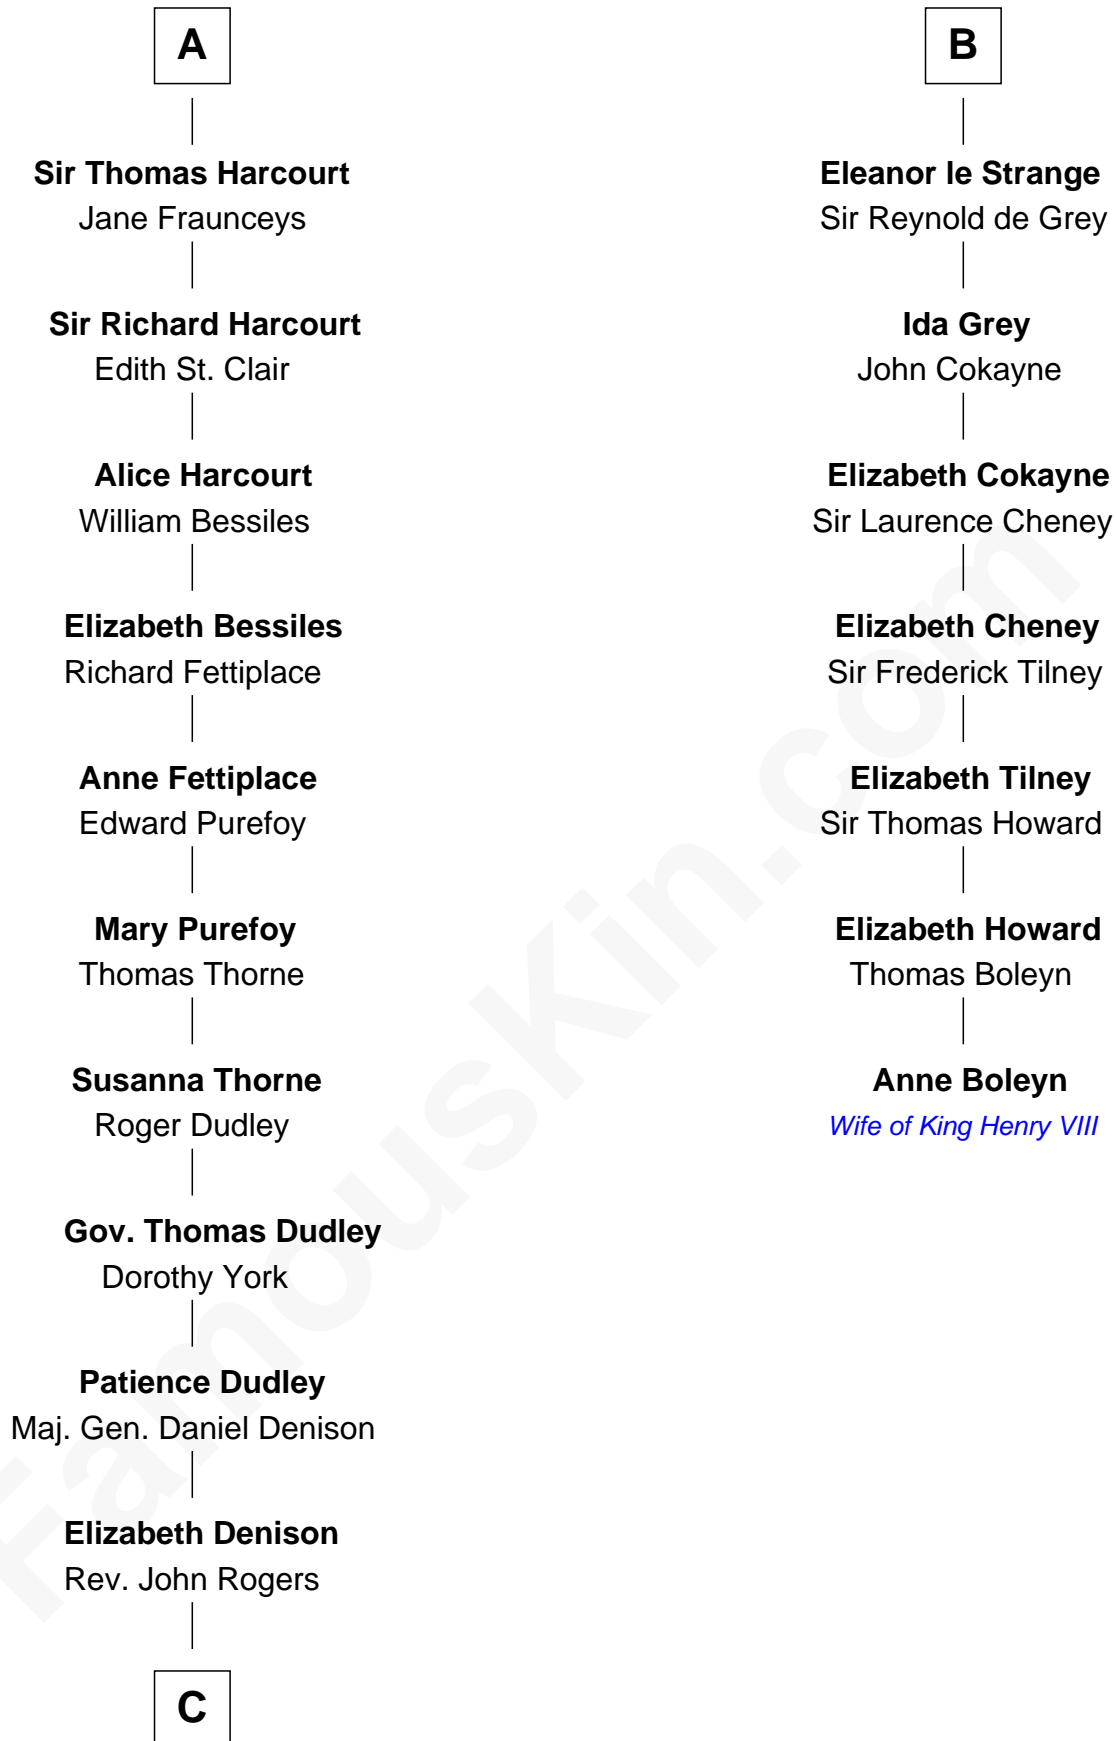

## Relationship Chart of

### Nicholas Gilman

*Signer of the U.S. Constitution*

13th cousin 7 times removed of

### Anne Boleyn

*2nd Wife of King Henry VIII*

**Richard de Lucy**

-----

**C**

Rev. Nathaniel Rogers

Sarah Purkiss

Elizabeth Rogers

Rev. John Taylor

Ann Taylor

Nicholas Gilman

**Nicholas Gilman**

*Signer of the U.S. Constitution*

FamousKin.com