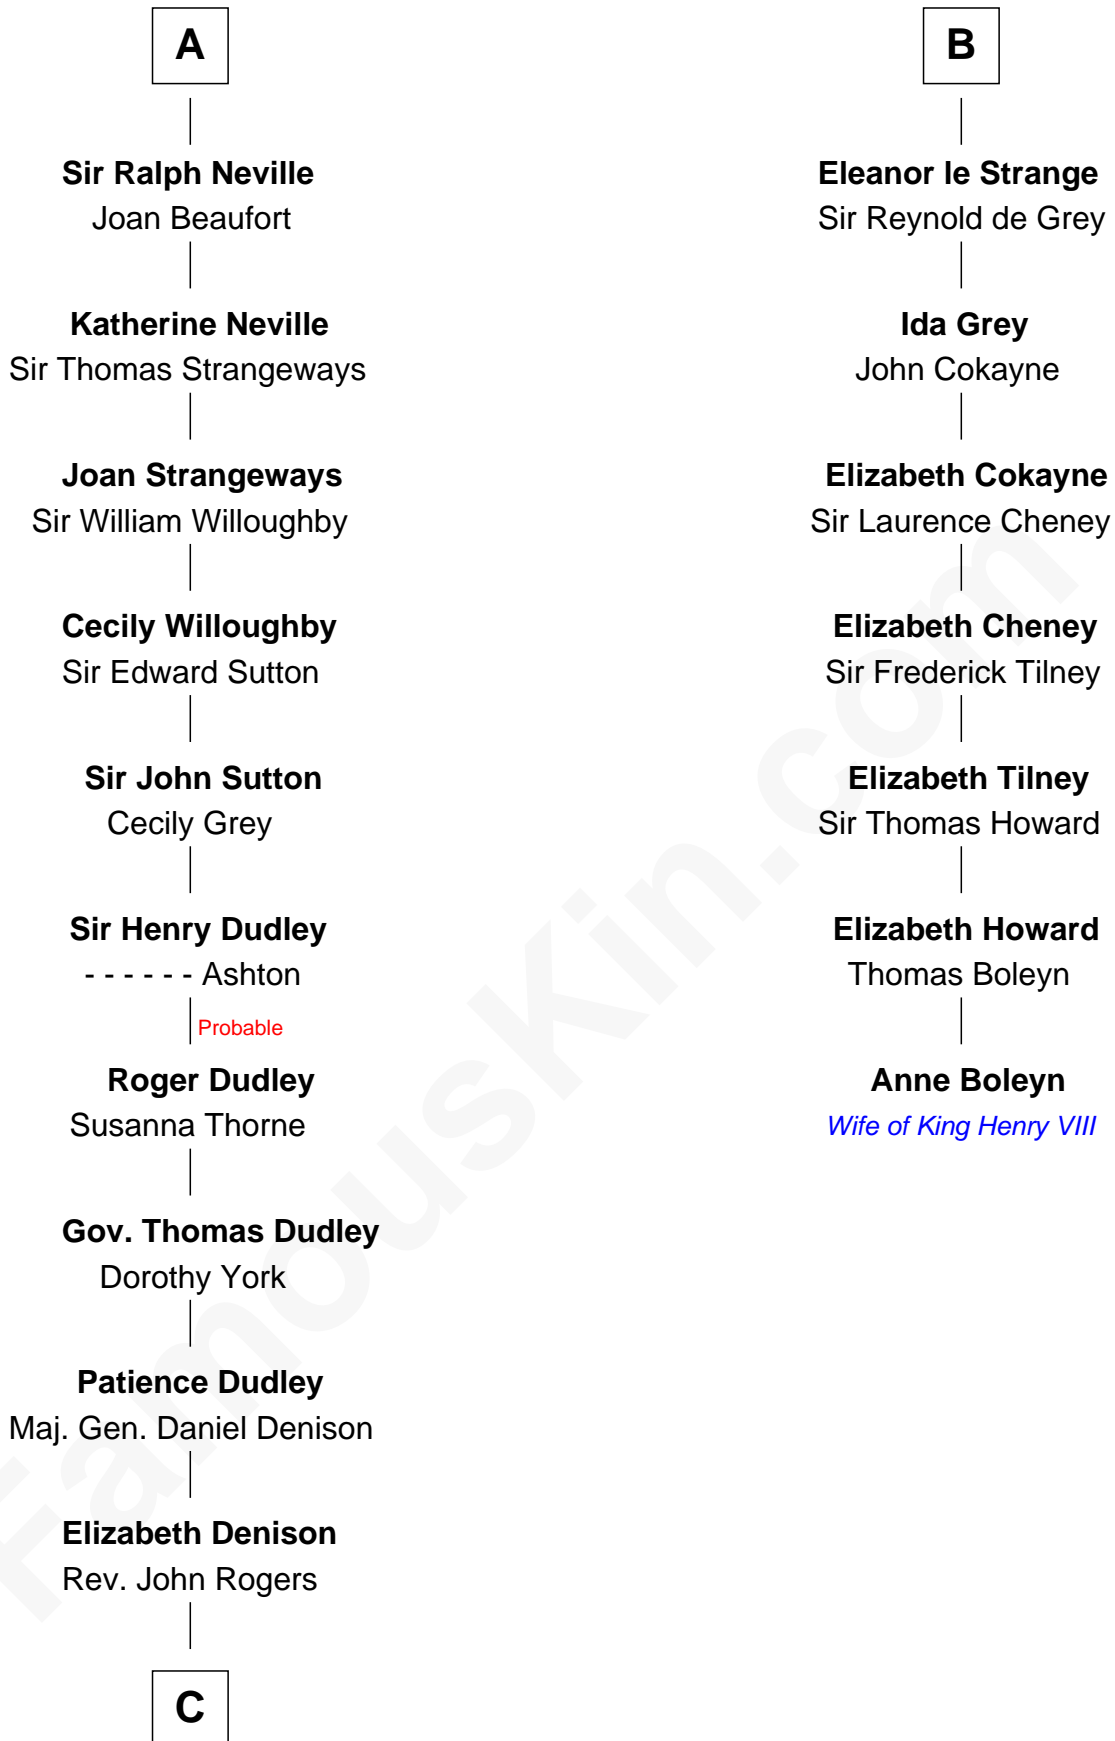

FamousKin.com

Relationship Chart of

Nicholas Gilman

Signer of the U.S. Constitution

13th cousin 7 times removed of

Anne Boleyn

2nd Wife of King Henry VIII

Robert III de Vitre