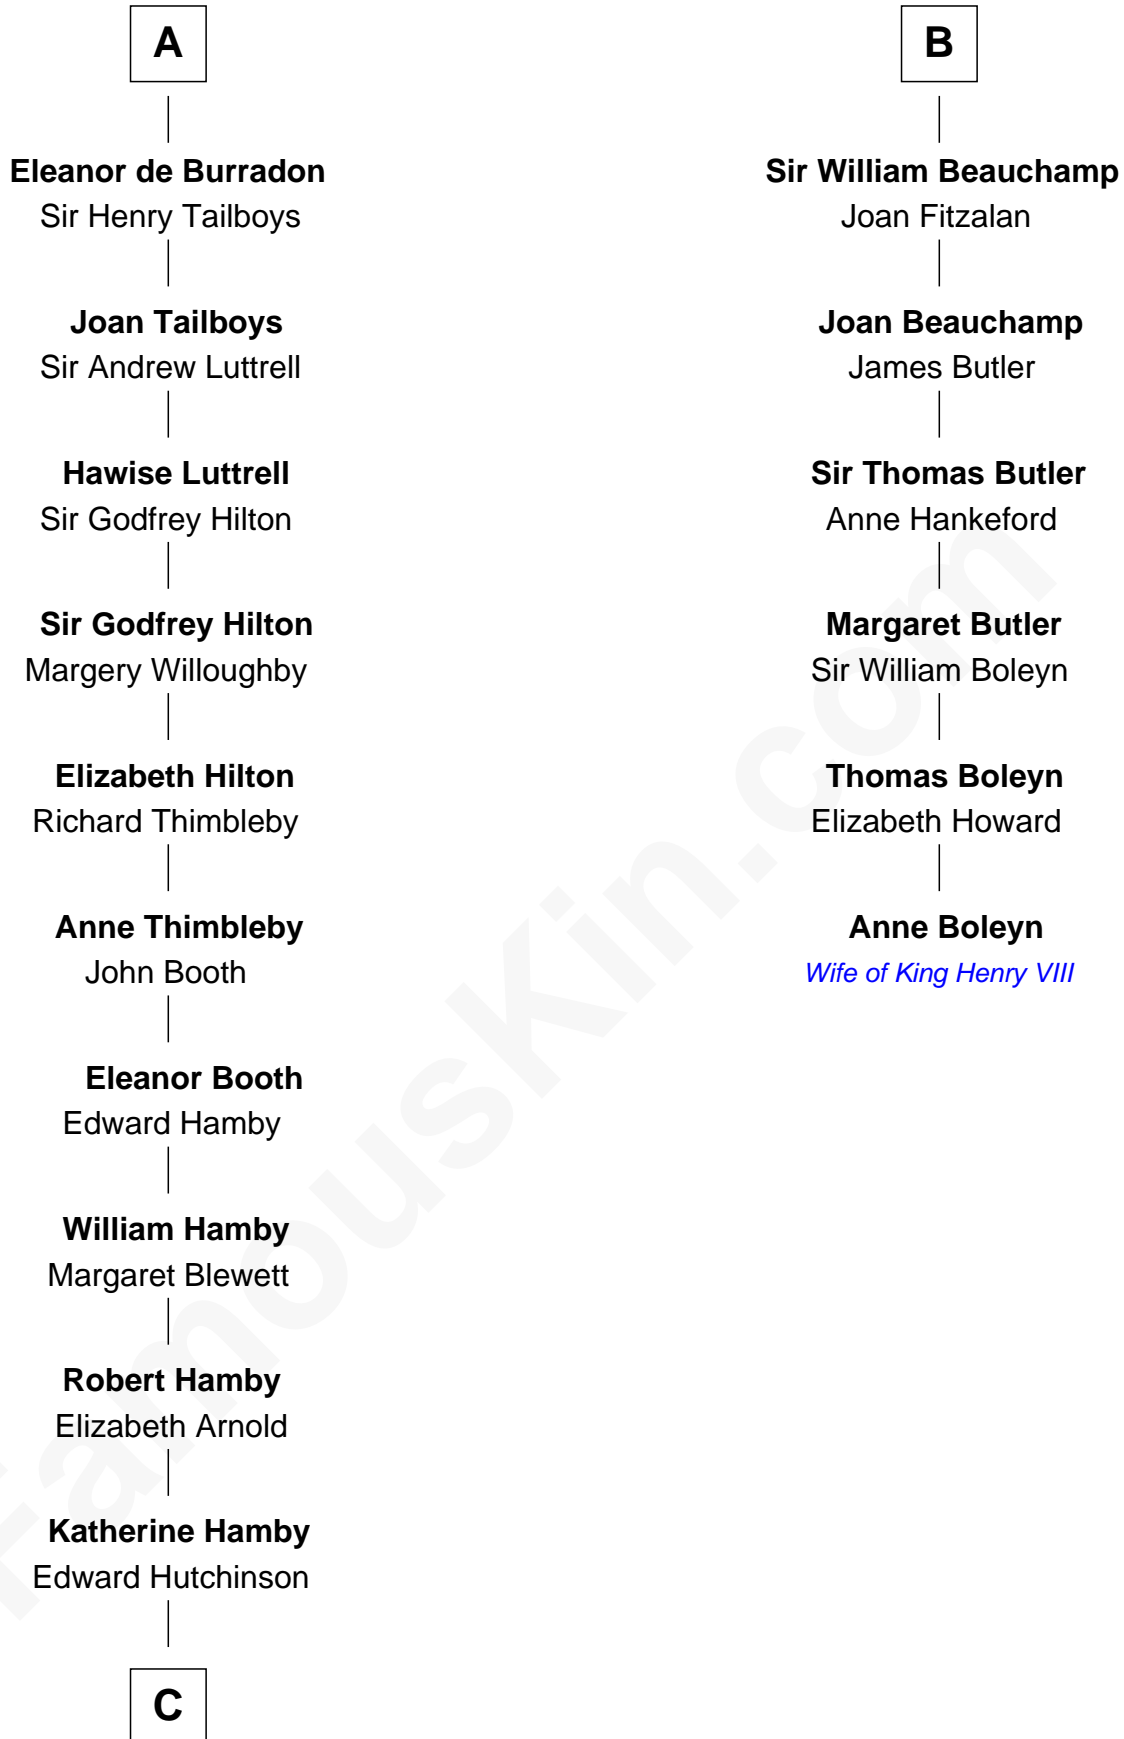

## Relationship Chart of Nicholas Gilman

*Signer of the U.S. Constitution*

12th cousin 9 times removed of

**Anne Boleyn**

*2nd Wife of King Henry VIII*

**C**

—  
**Elizabeth Hutchinson**

Edward Winslow

—  
**Anna Winslow**

John Taylor

—  
**Rev. John Taylor**

Elizabeth Rogers

—  
**Ann Taylor**

Nicholas Gilman

—  
**Nicholas Gilman**

*Signer of the U.S. Constitution*