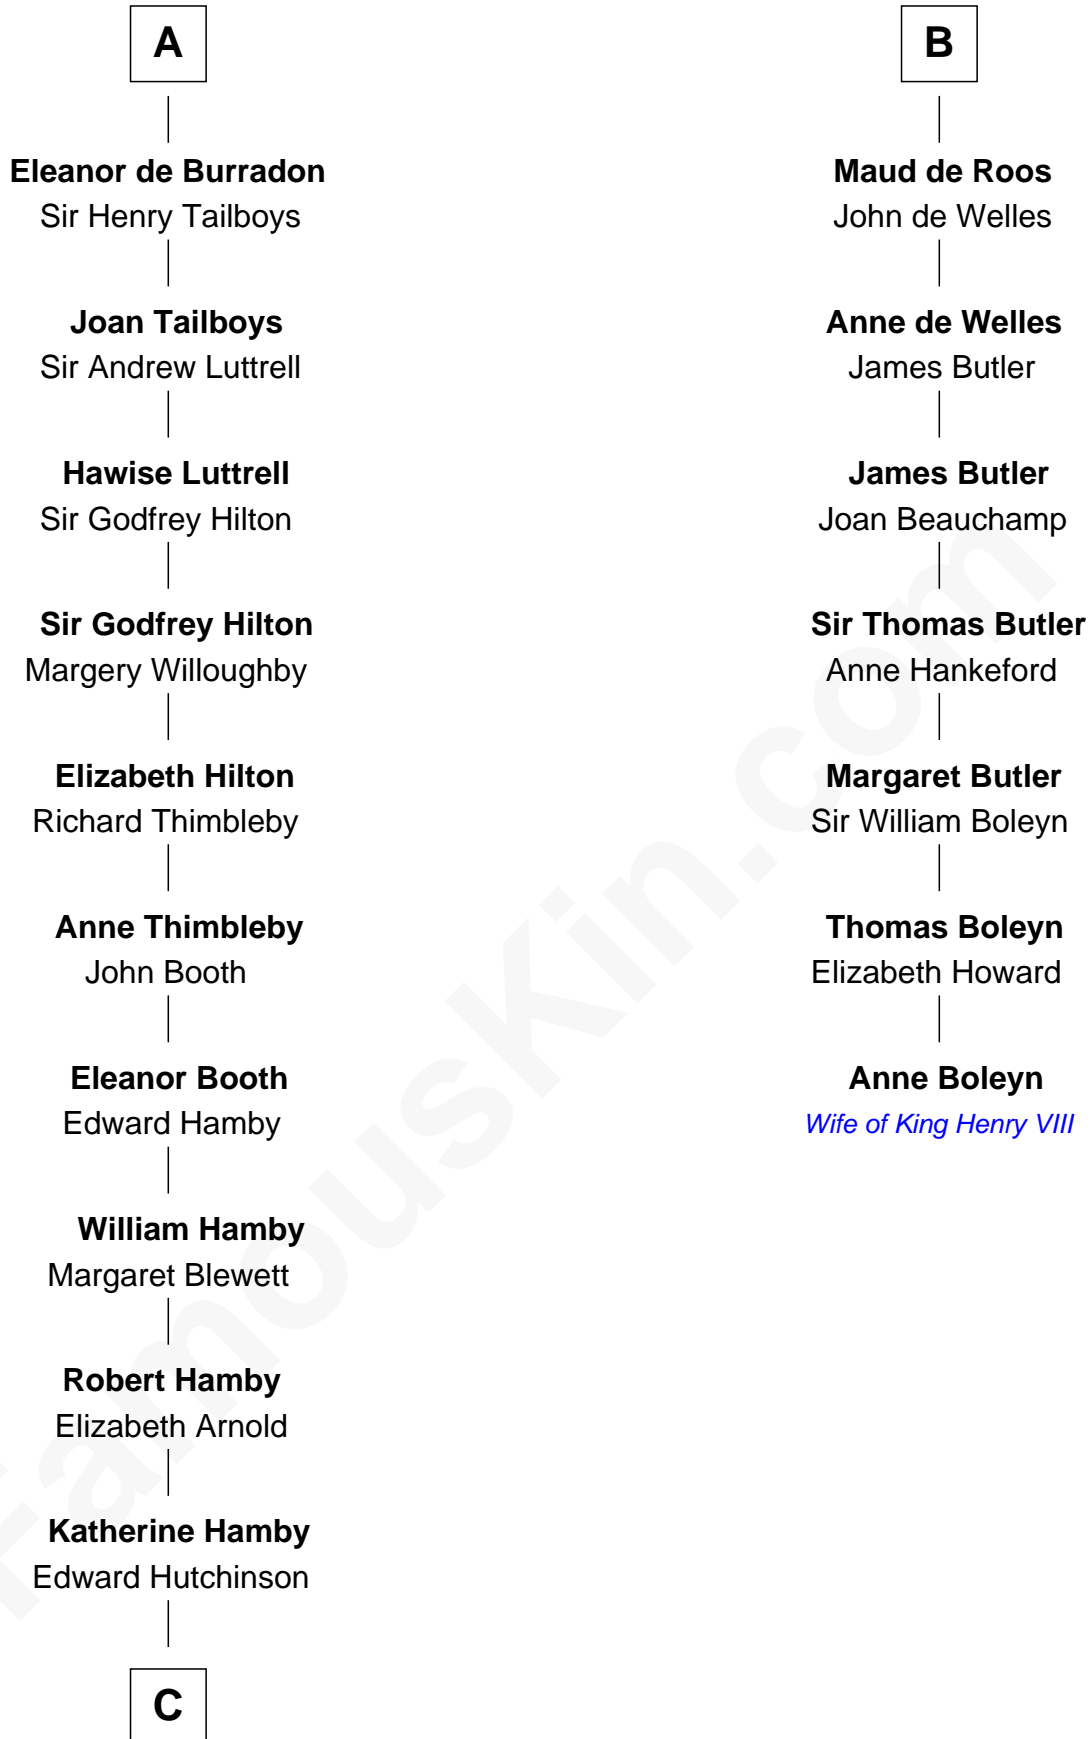

## Relationship Chart of

### Nicholas Gilman

*Signer of the U.S. Constitution*

13th cousin 8 times removed of

### Anne Boleyn

*2nd Wife of King Henry VIII*

**William of Boulogne**

-----

**C**

—  
**Elizabeth Hutchinson**

Edward Winslow

—  
**Anna Winslow**

John Taylor

—  
**Rev. John Taylor**

Elizabeth Rogers

—  
**Ann Taylor**

Nicholas Gilman

—  
**Nicholas Gilman**

*Signer of the U.S. Constitution*