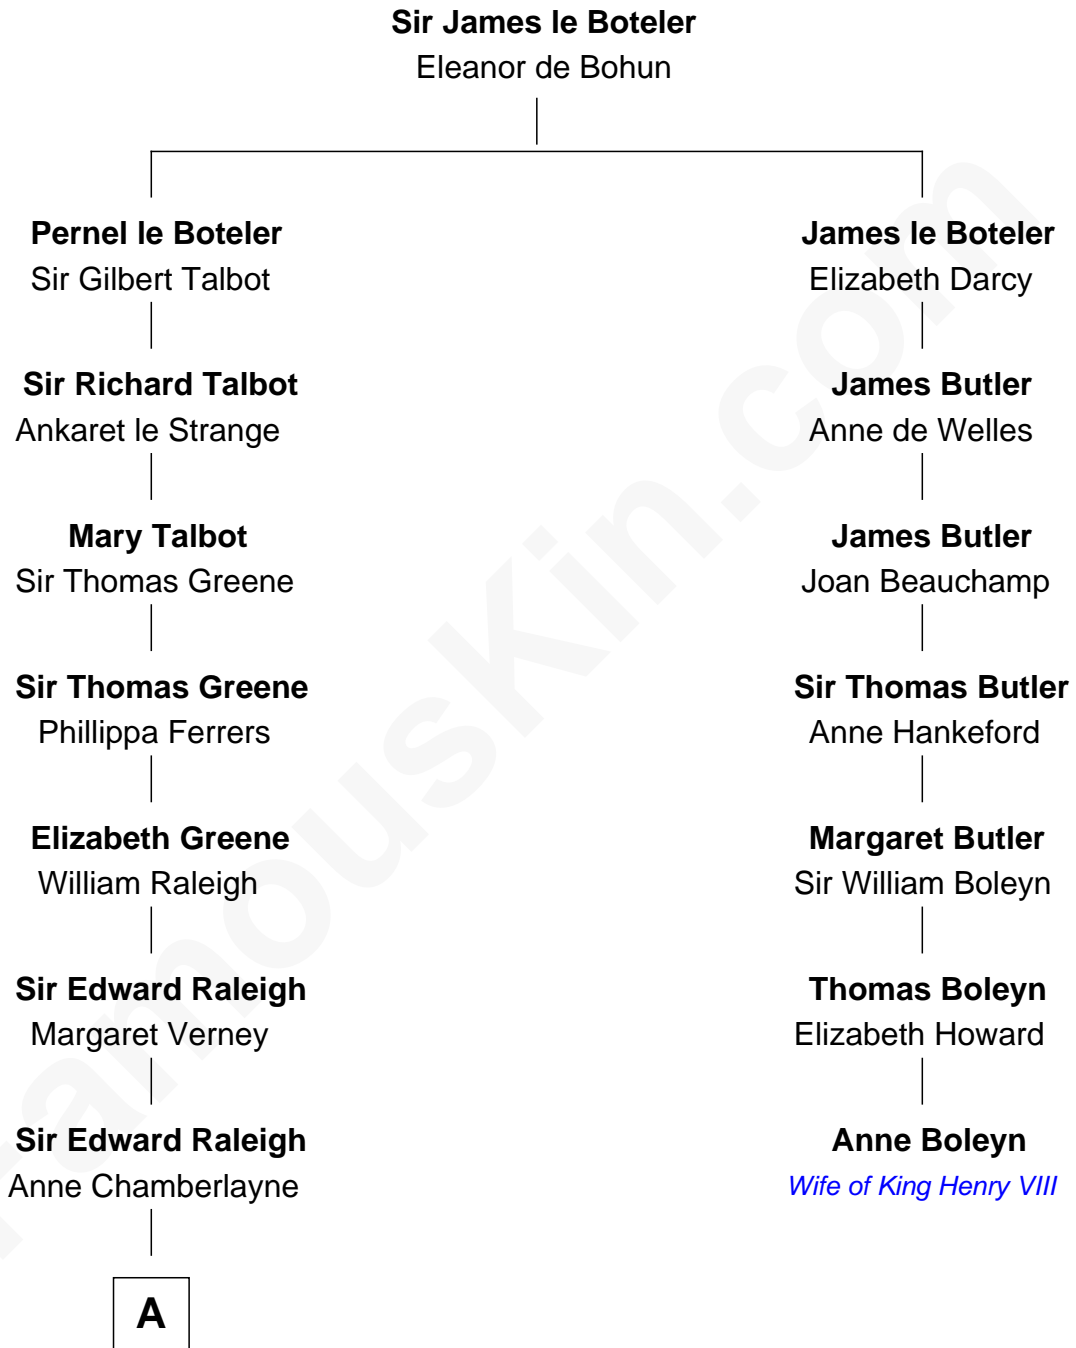

FamousKin.com

Relationship Chart of

Nicholas Gilman

Signer of the U.S. Constitution

6th cousin 10 times removed of

Anne Boleyn

2nd Wife of King Henry VIII

A