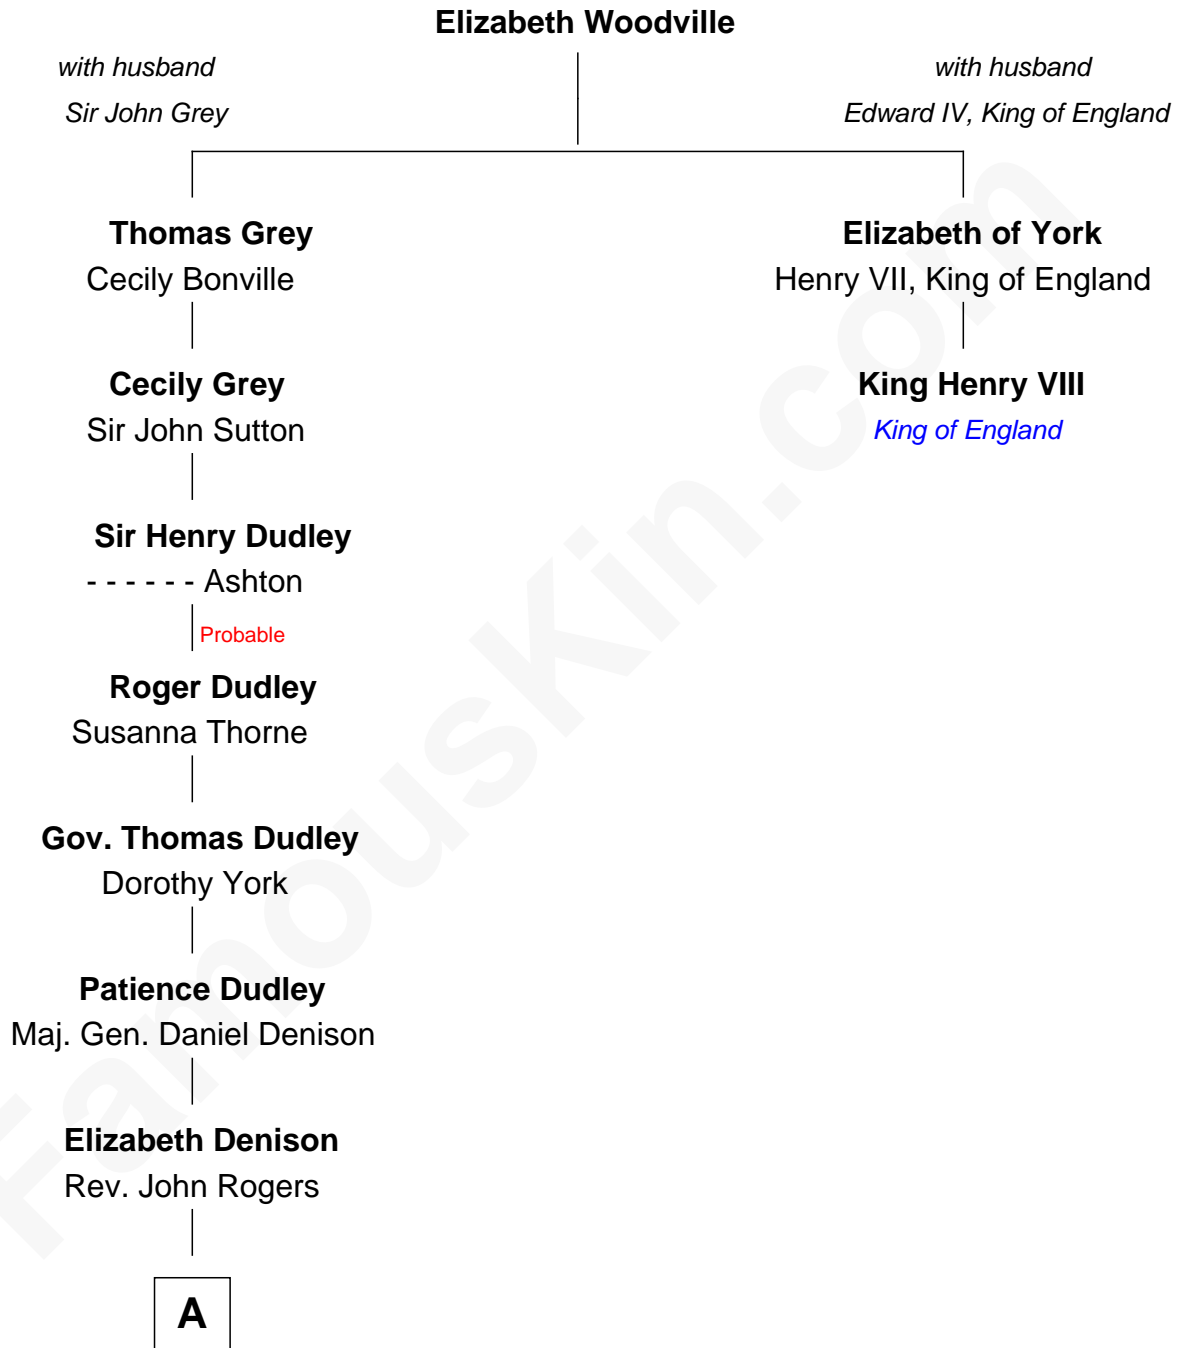

# FamousKin.com Relationship Chart of

**Nicholas Gilman**

*Signer of the U.S. Constitution*

1st cousin 9 times removed of

**King Henry VIII**

*King of England*

**A**

Rev. Nathaniel Rogers

Sarah Purkiss

Elizabeth Rogers

Rev. John Taylor

Ann Taylor

Nicholas Gilman

**Nicholas Gilman**

*Signer of the U.S. Constitution*

FamousKin.com