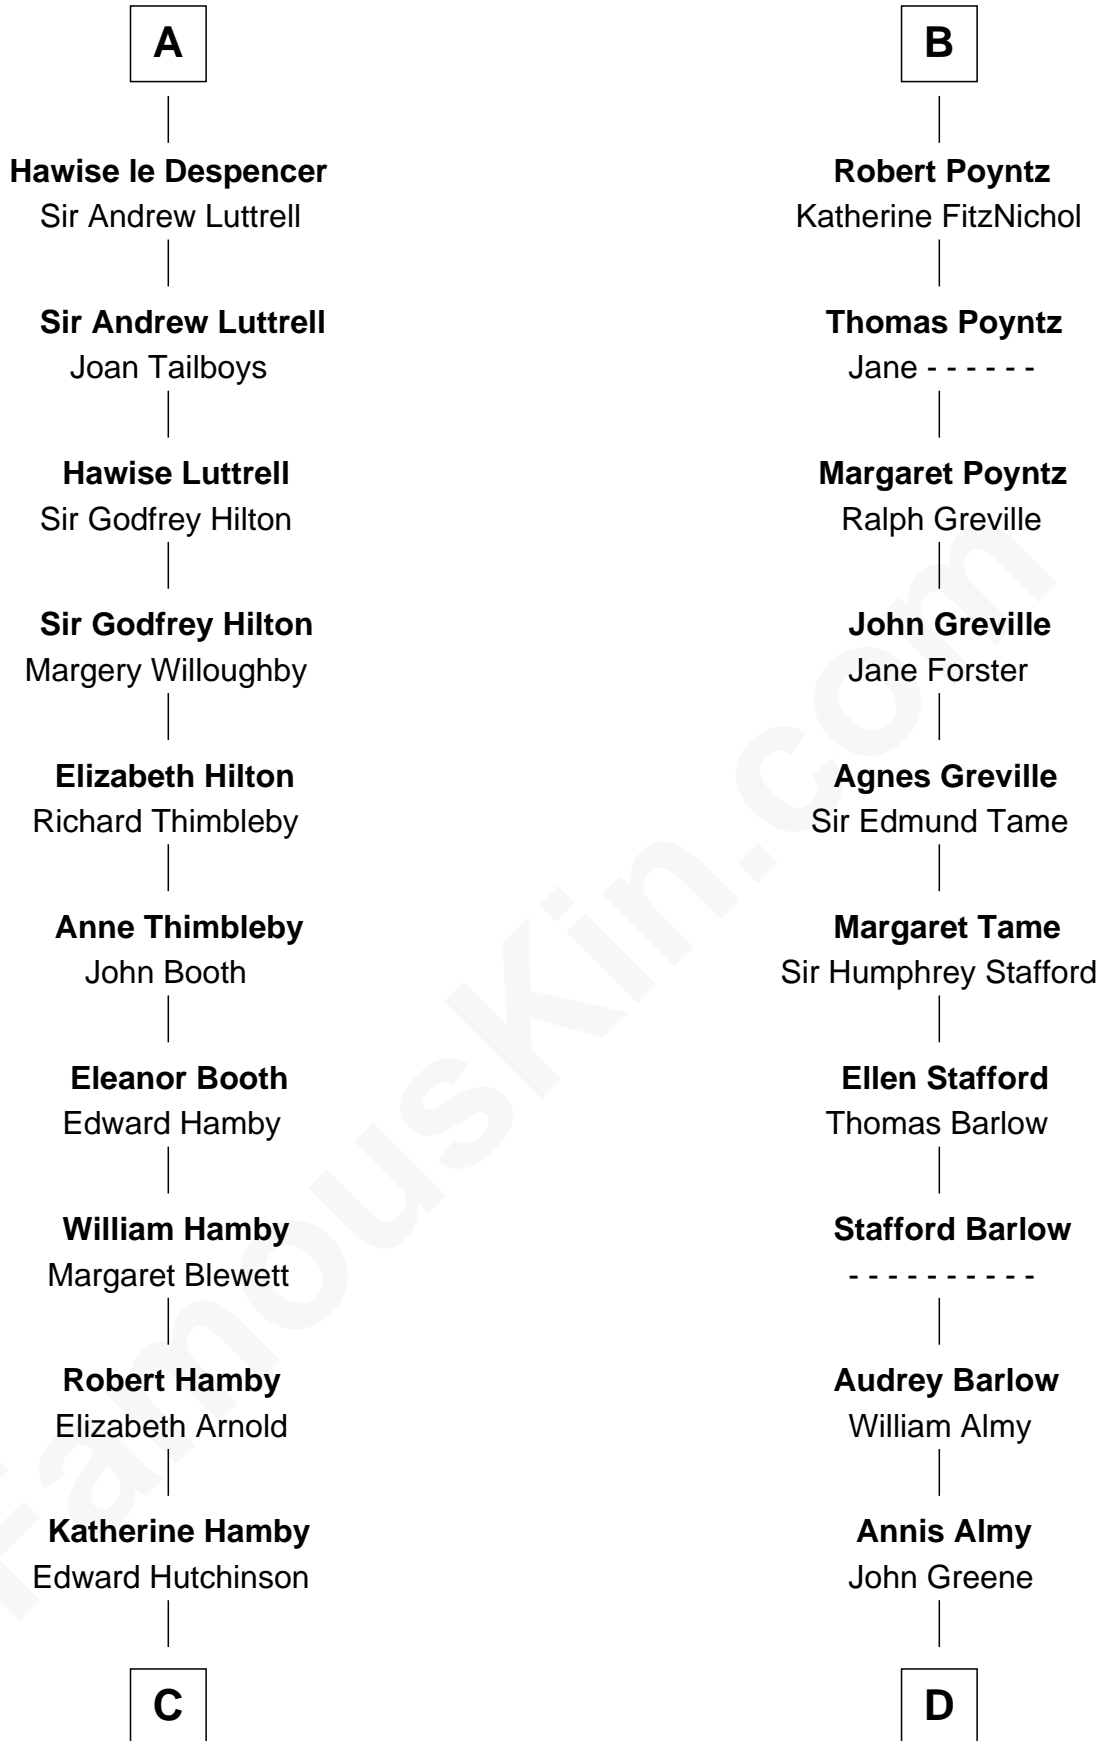

FamousKin.com Relationship Chart of

Nicholas Gilman

Signer of the U.S. Constitution

21st cousin of

Samuel Ward King

15th Governor of Rhode Island

C

Elizabeth Hutchinson

Edward Winslow

Anna Winslow

John Taylor

Rev. John Taylor

Elizabeth Rogers

Ann Taylor

Nicholas Gilman

Nicholas Gilman

Signer of the U.S. Constitution

D

Samuel Greene

Mary Gorton

Samuel Greene

Sarah Coggeshall

Mercy Green

John Walton

Welthian Walton

William Borden King

Samuel Ward King

15th Governor of Rhode Island