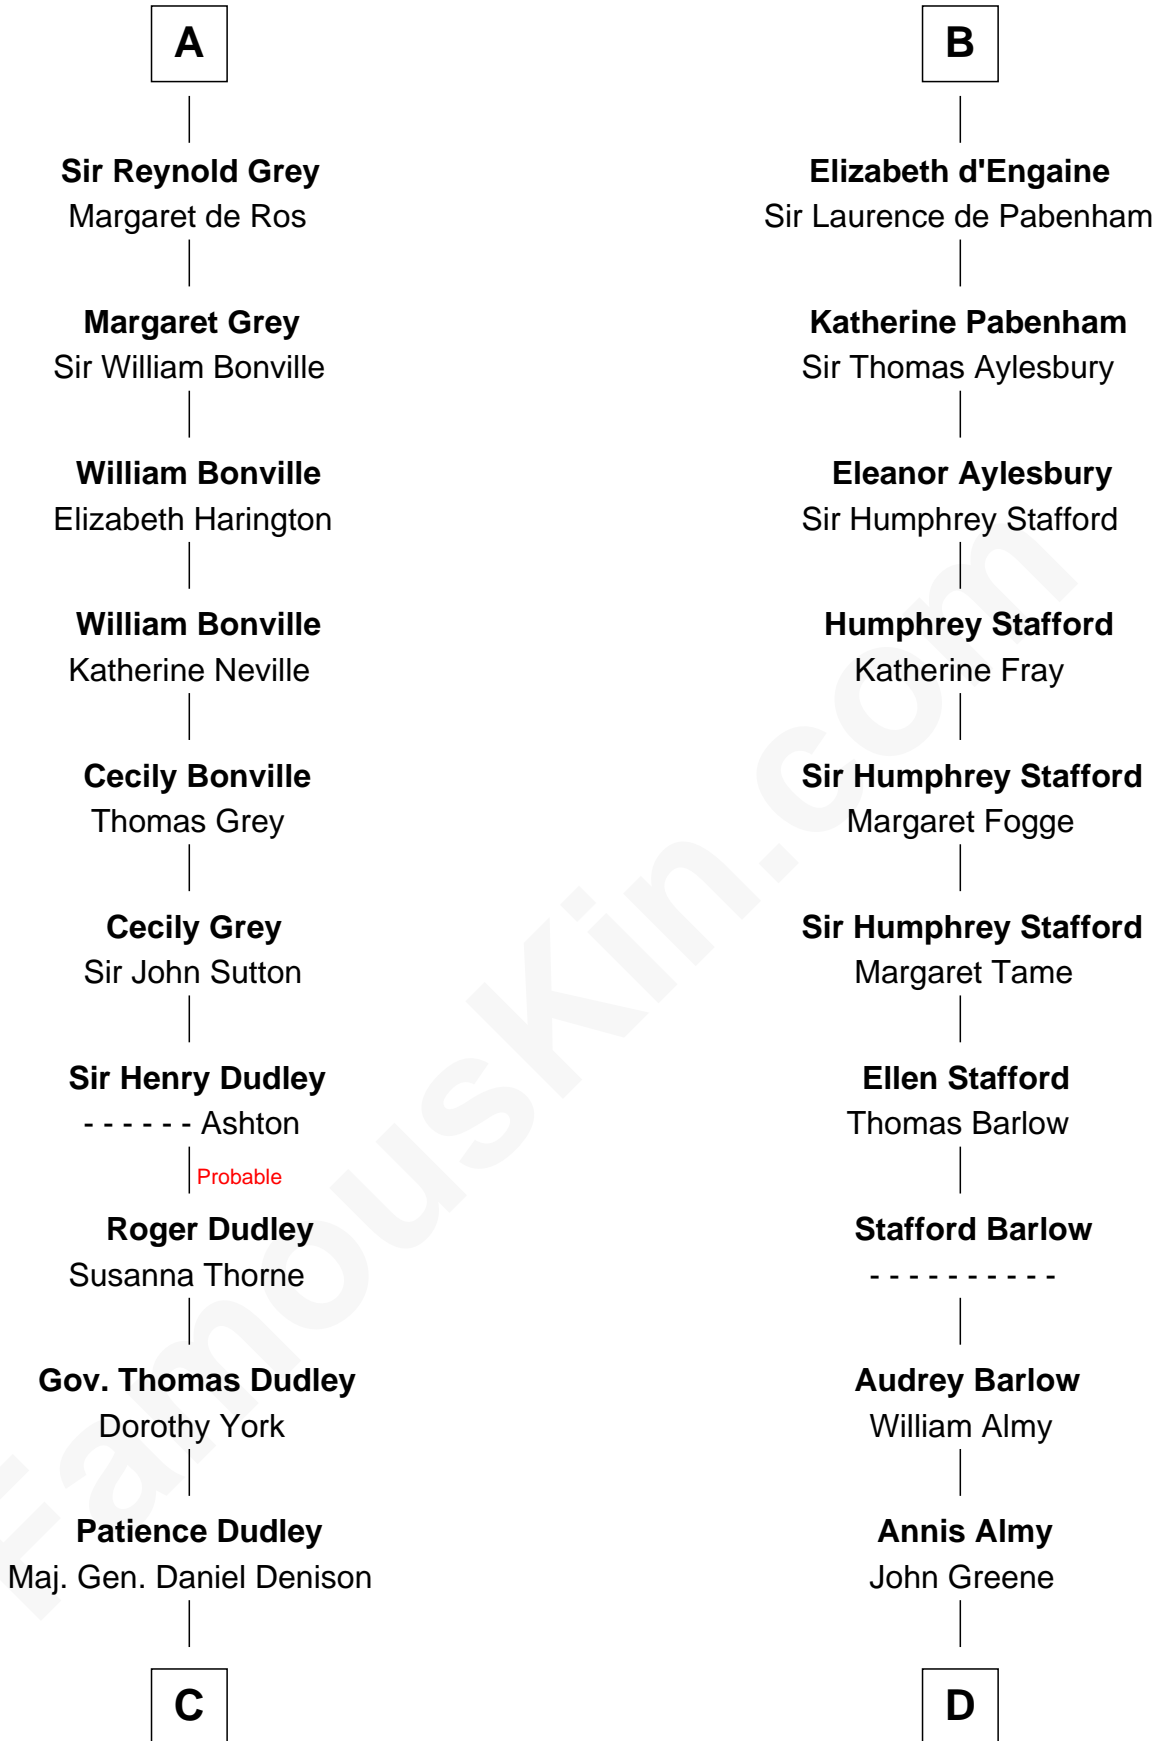

FamousKin.com Relationship Chart of

Nicholas Gilman

Signer of the U.S. Constitution

21st cousin of

Samuel Ward King

15th Governor of Rhode Island

C

Elizabeth Denison

Signer of the U.S. Constitution

D

Samuel Greene

Mary Gorton

Samuel Greene

Sarah Coggeshall

Mercy Green

John Walton

Welthian Walton

William Borden King

Samuel Ward King

15th Governor of Rhode Island