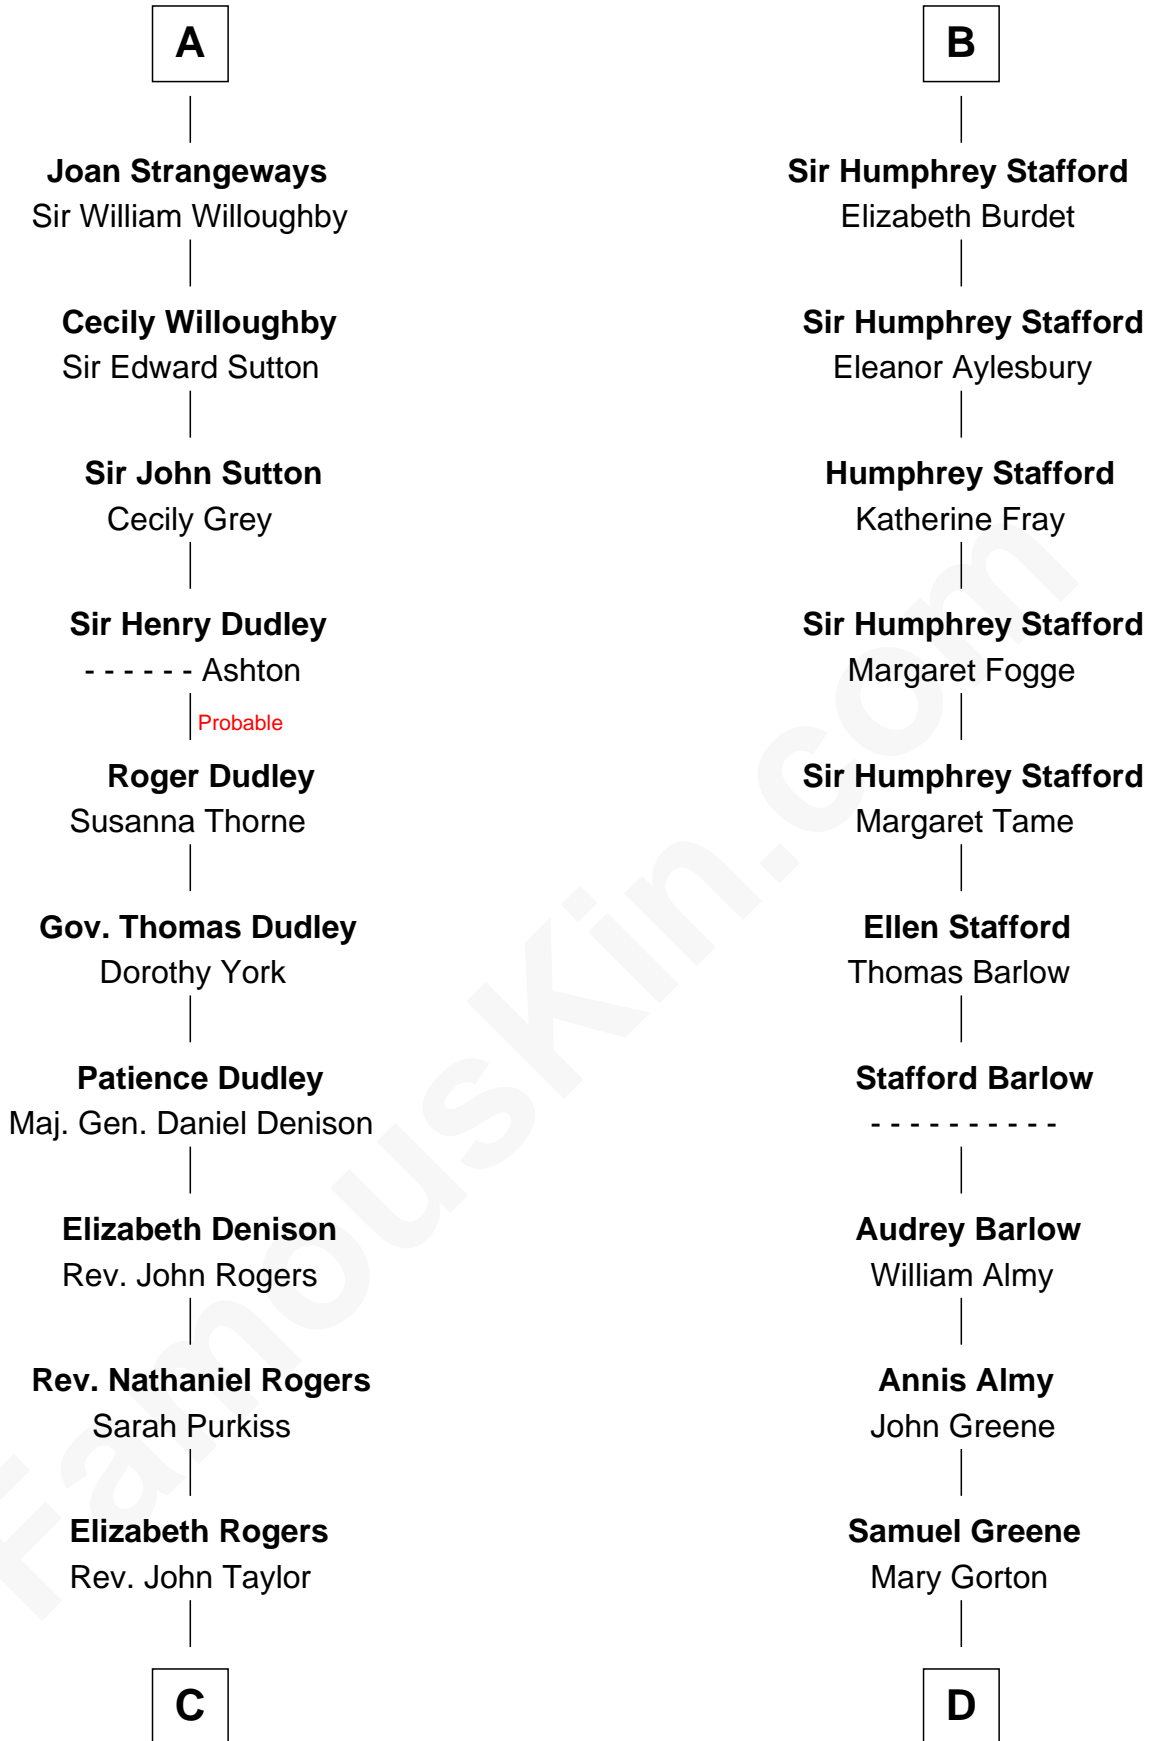

# FamousKin.com Relationship Chart of

**Nicholas Gilman**

*Signer of the U.S. Constitution*

18th cousin 2 times removed of

**Samuel Ward King**

*15th Governor of Rhode Island*

**C**

**Ann Taylor**  
Nicholas Gilman

**Nicholas Gilman**  
*Signer of the U.S. Constitution*

**D**

**Samuel Greene**  
Sarah Coggeshall

**Mercy Green**  
John Walton

**Welthian Walton**  
William Borden King

**Samuel Ward King**  
*15th Governor of Rhode Island*