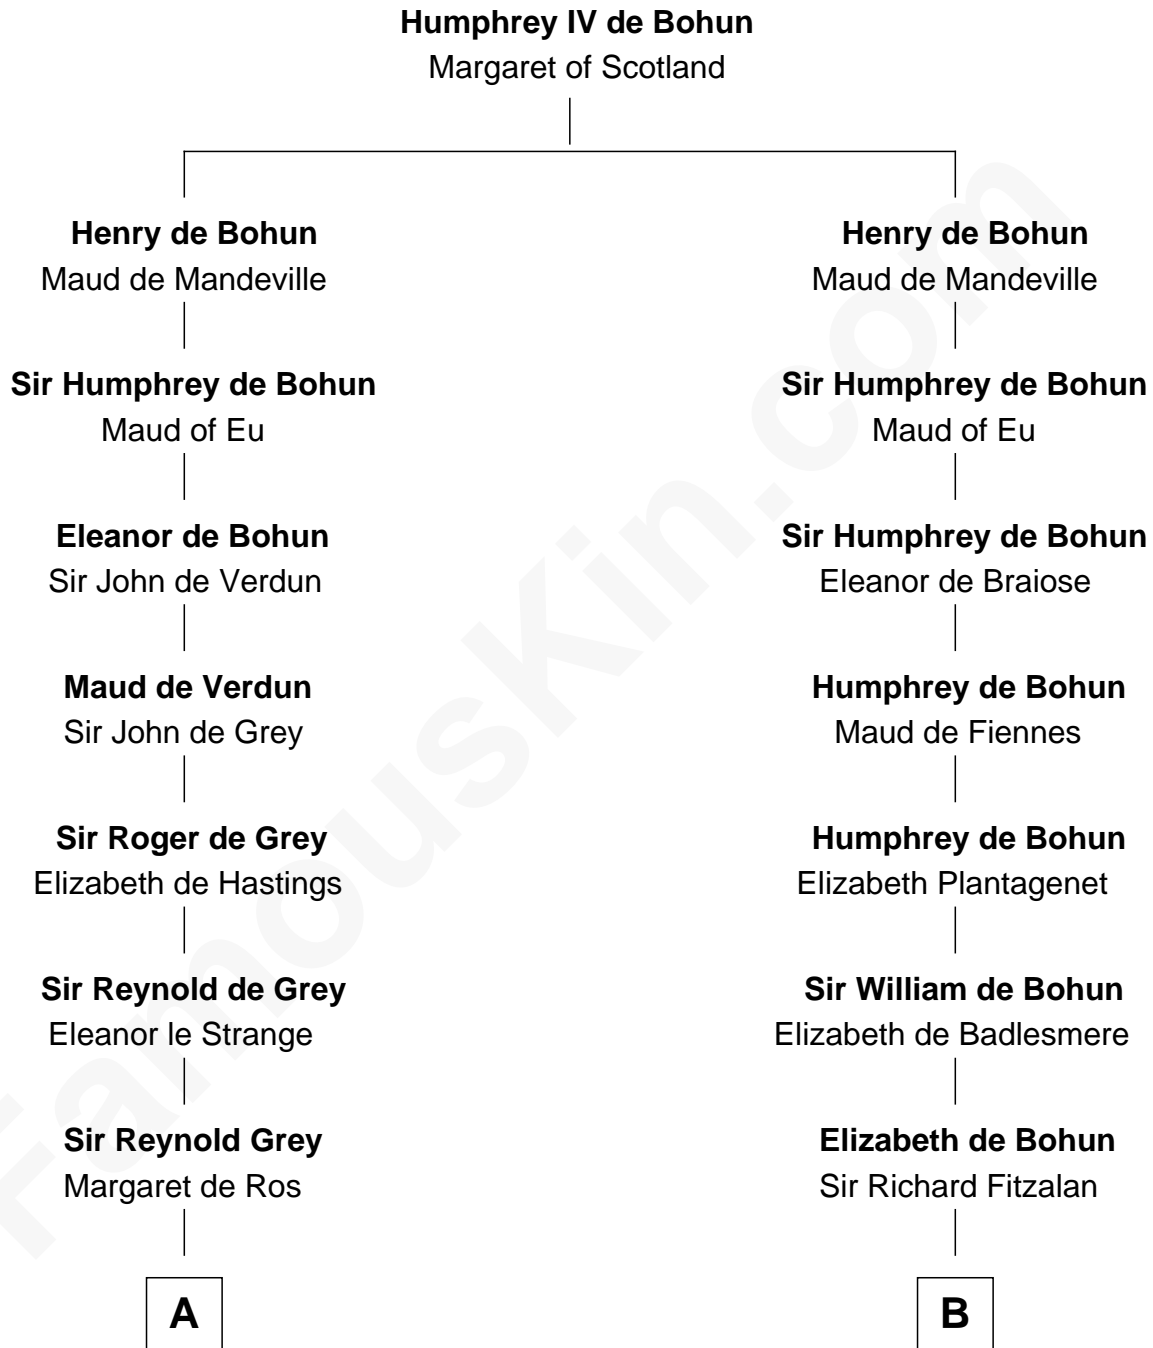

FamousKin.com

Relationship Chart of

Nicholas Gilman

Signer of the U.S. Constitution

18th cousin 2 times removed of

Francis Lightfoot Lee

Signer of the Declaration of Independence

C

Rev. Nathaniel Rogers

Sarah Purkiss

Elizabeth Rogers

Rev. John Taylor

Ann Taylor

Nicholas Gilman

Nicholas Gilman

Signer of the U.S. Constitution

D

Gov. Thomas Lee

Hannah Ludwell

Francis Lightfoot Lee

Signer of Declaration of Independence

FamousKin.com