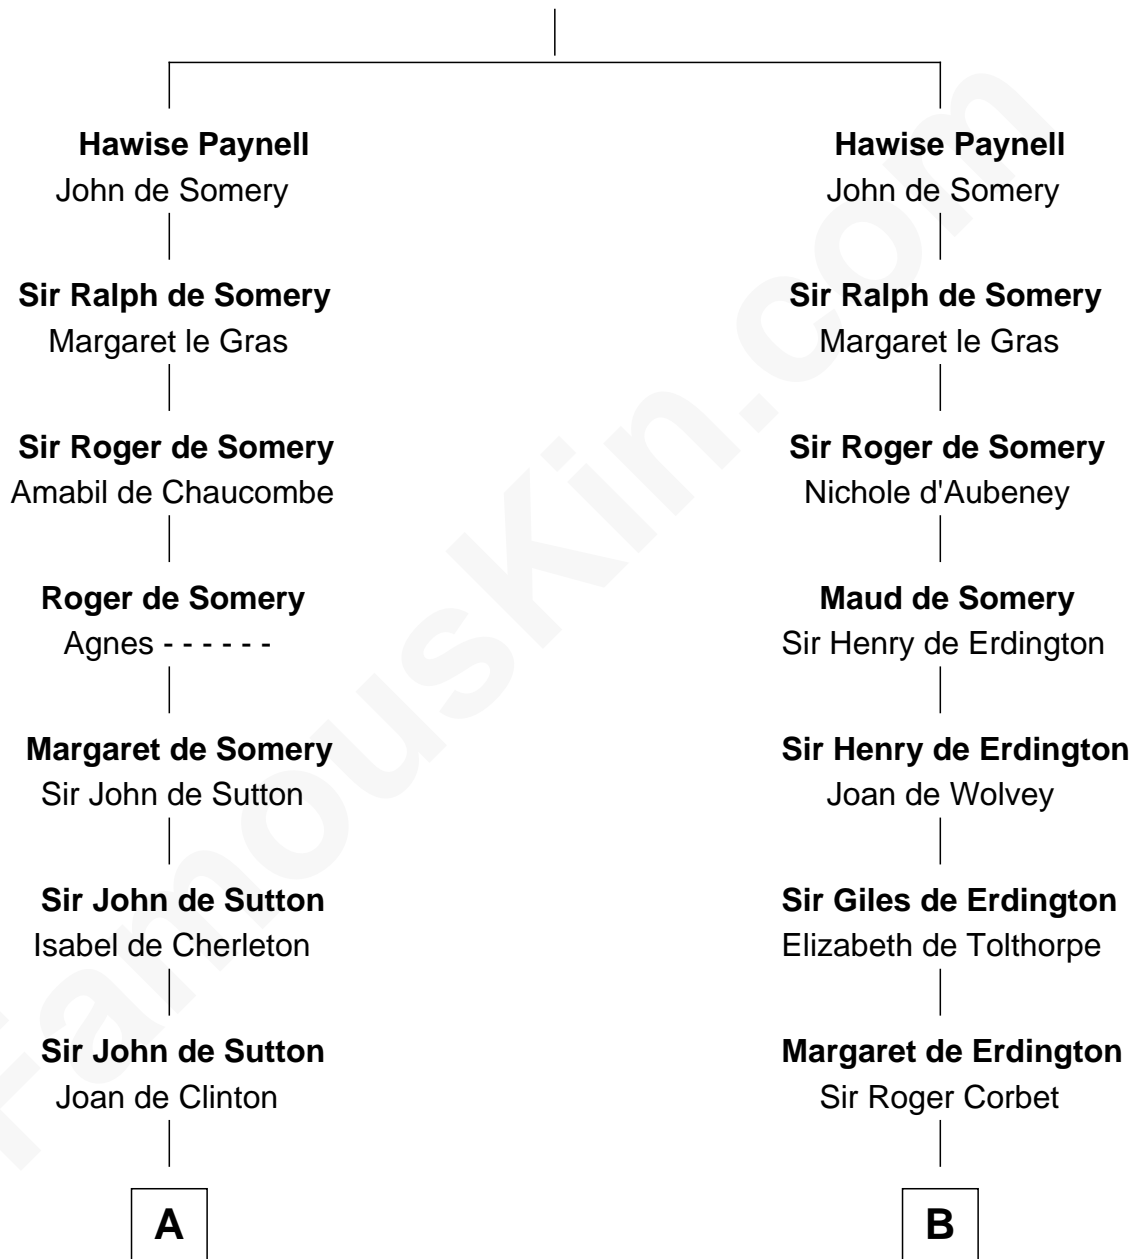

FamousKin.com

Relationship Chart of

Nicholas Gilman

Signer of the U.S. Constitution

19th cousin 2 times removed of

Francis Lightfoot Lee

Signer of the Declaration of Independence

Ralph Paynell