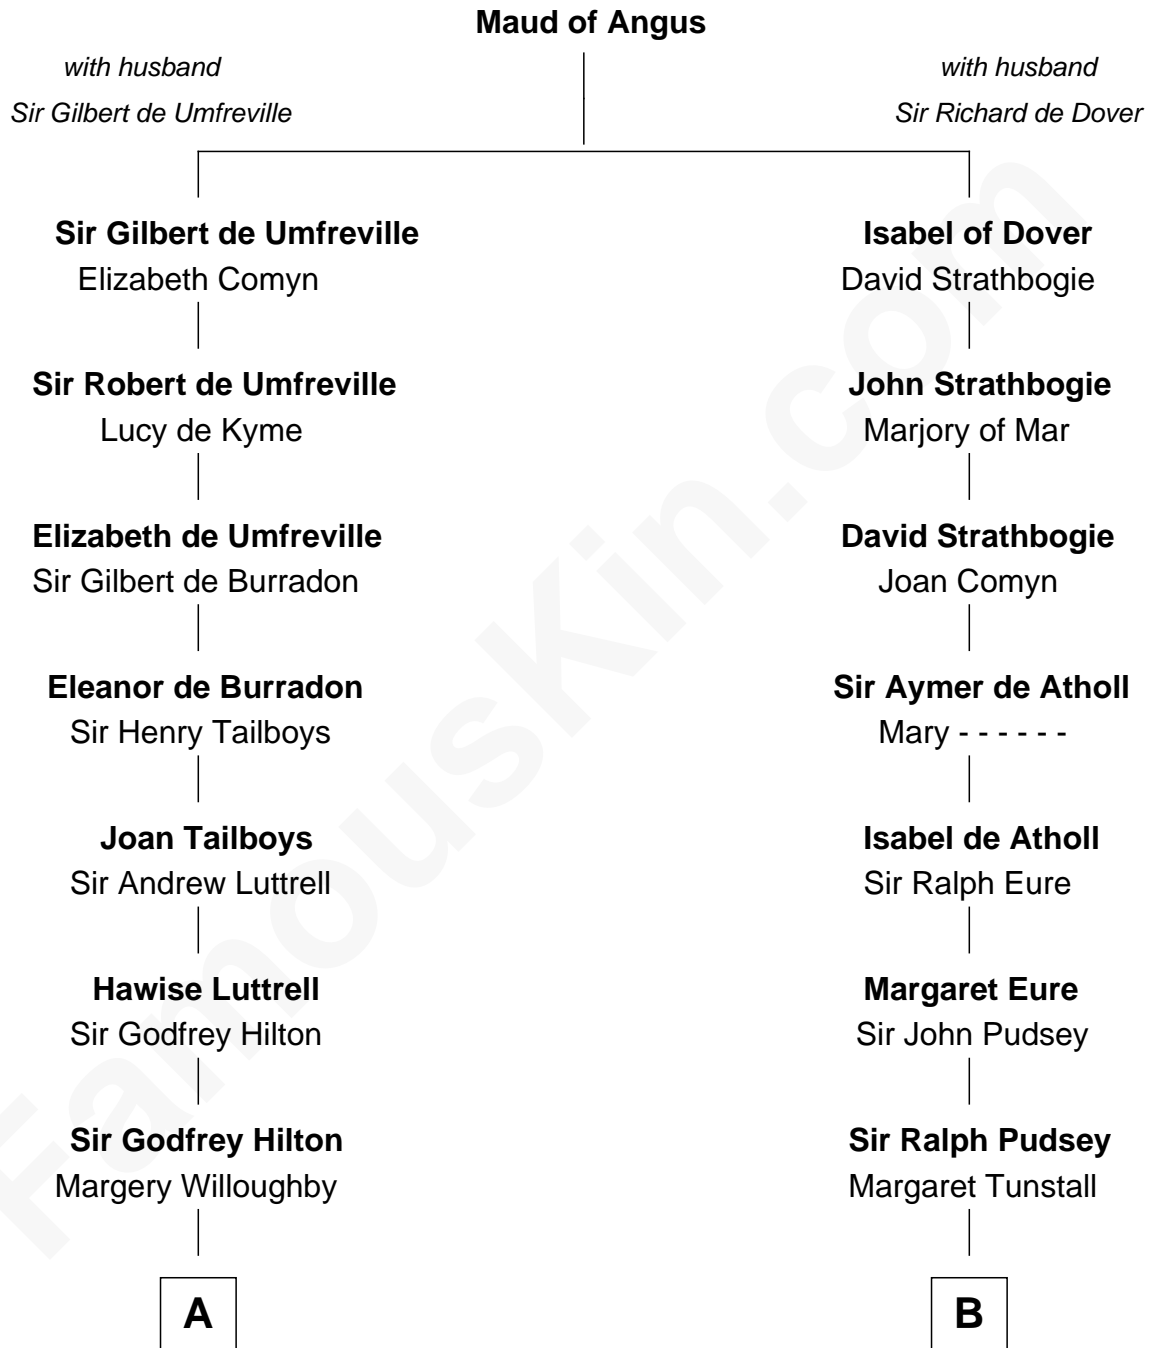

FamousKin.com

Relationship Chart of

Nicholas Gilman

Signer of the U.S. Constitution

17th cousin 1 time removed of

Francis Lightfoot Lee

Signer of the Declaration of Independence

C

Gov. Thomas Lee

Hannah Ludwell

Francis Lightfoot Lee

Signer of Declaration of Independence

FamousKin.com