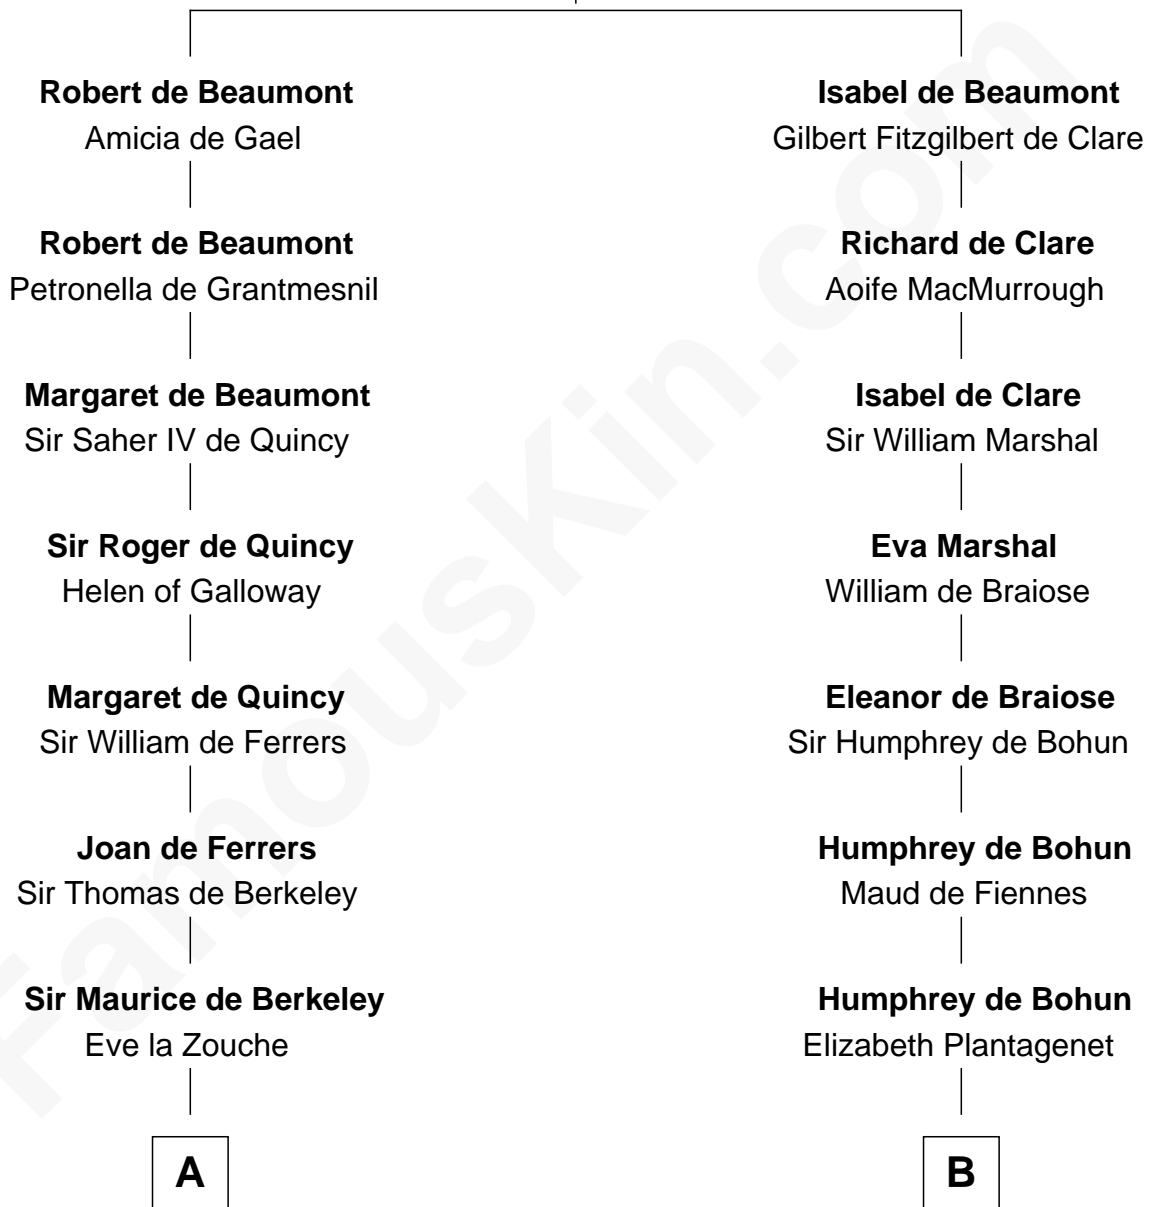

Sir Robert de Beaumont

Isabel de Vermandois