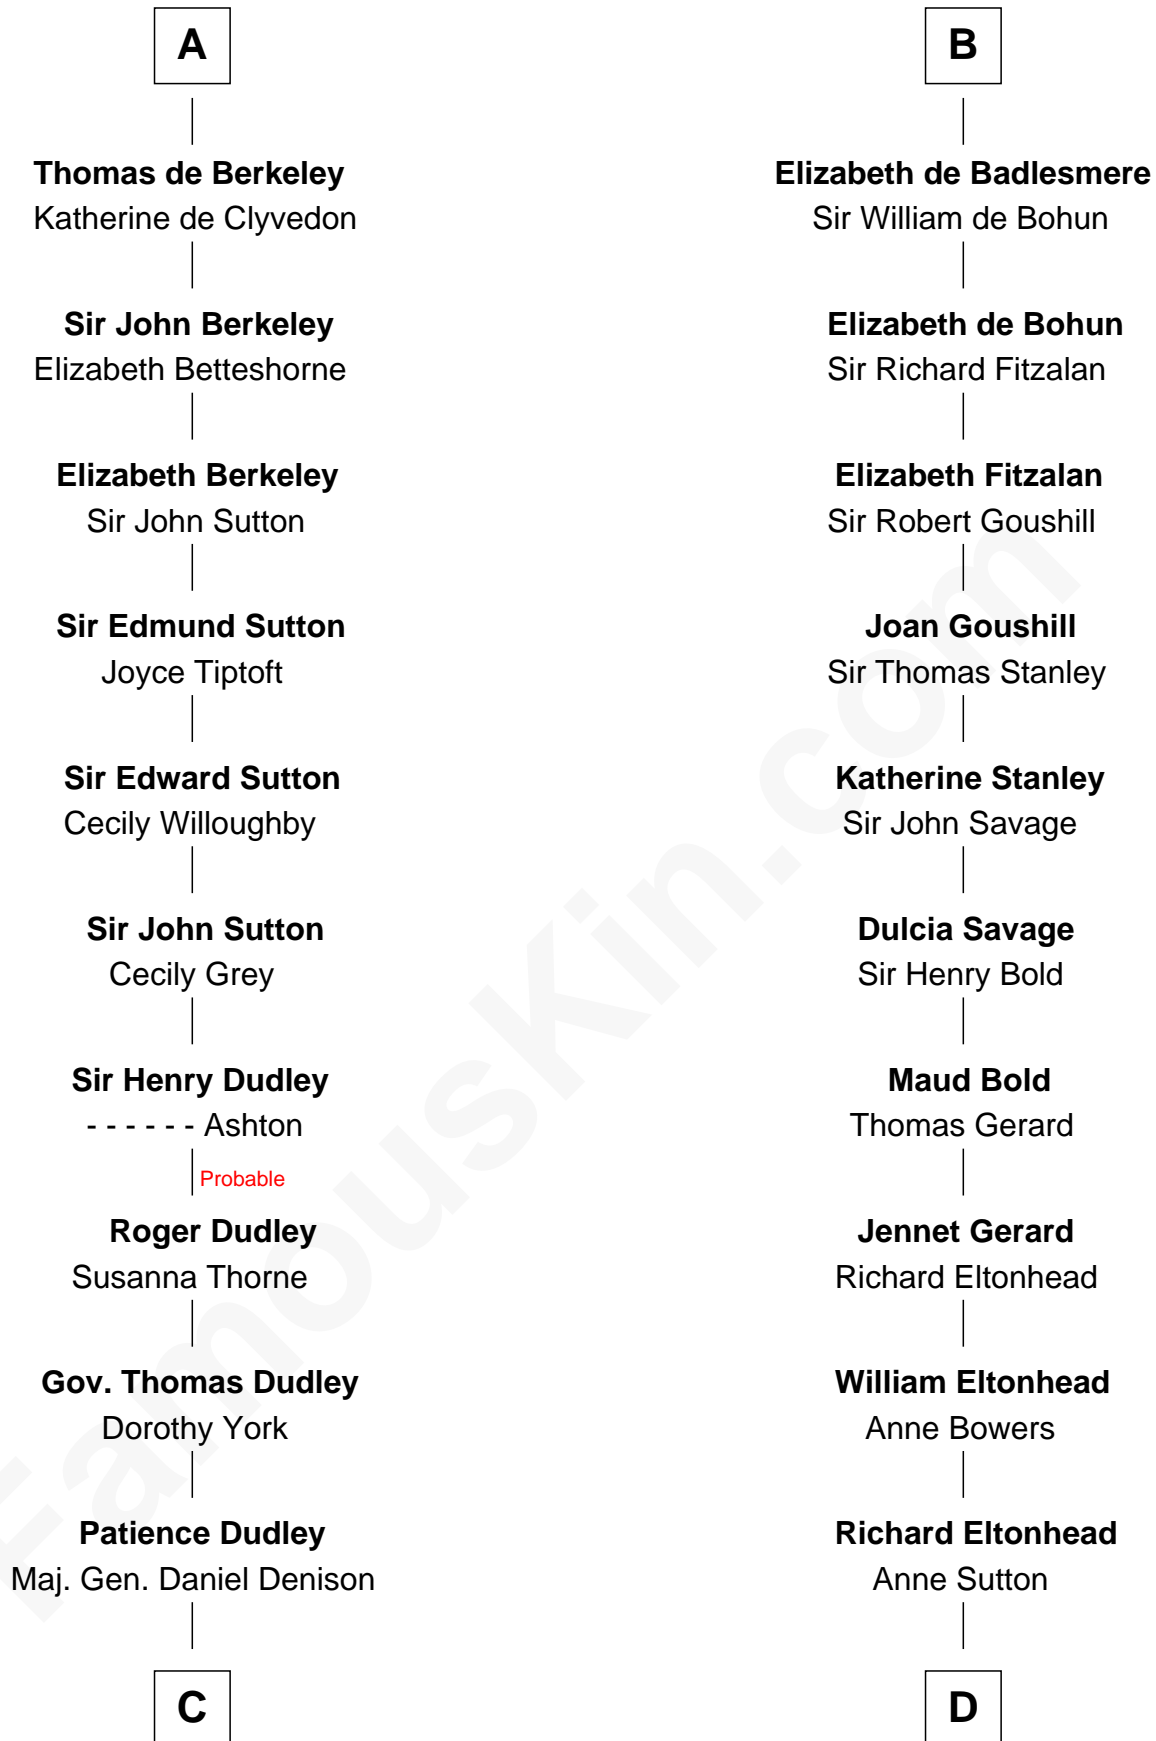

FamousKin.com

Relationship Chart of

Nicholas Gilman

Signer of the U.S. Constitution

20th cousin 1 time removed of

Francis Lightfoot Lee

Signer of the Declaration of Independence

C

Elizabeth Denison

Rev. John Rogers

Rev. Nathaniel Rogers

Sarah Purkiss

Elizabeth Rogers

Rev. John Taylor

Ann Taylor

Nicholas Gilman