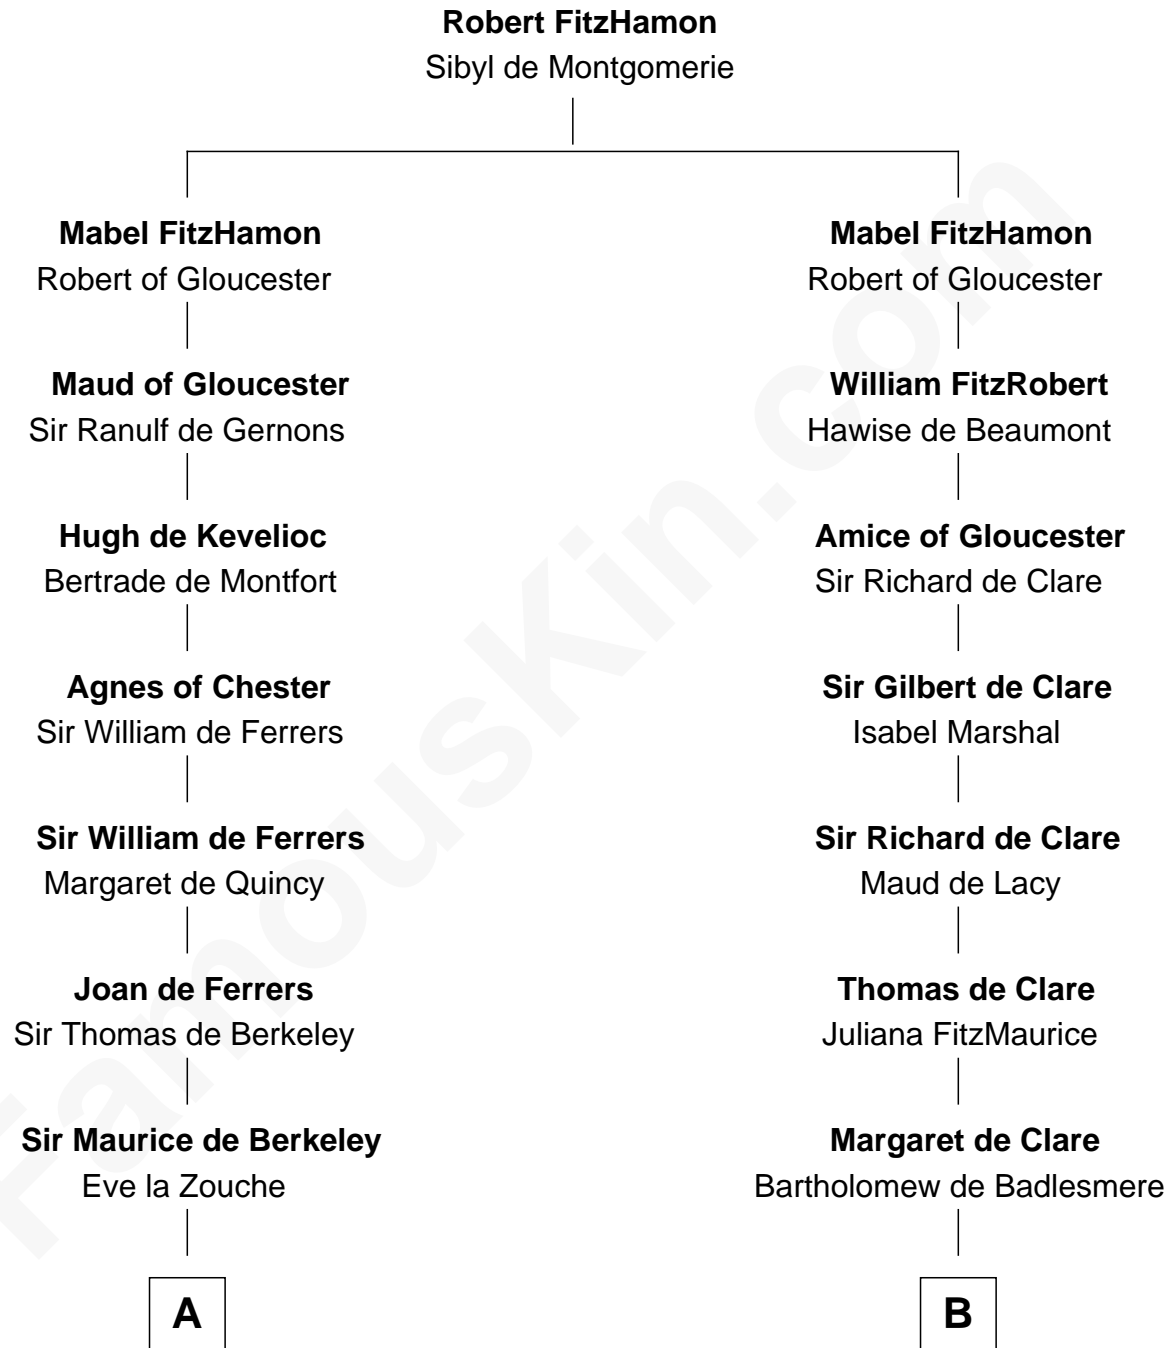

FamousKin.com

Relationship Chart of

Nicholas Gilman

Signer of the U.S. Constitution

20th cousin 1 time removed of

Francis Lightfoot Lee

Signer of the Declaration of Independence

C

Elizabeth Denison

Rev. John Rogers

Rev. Nathaniel Rogers

Sarah Purkiss

Elizabeth Rogers

Rev. John Taylor

Ann Taylor

Nicholas Gilman