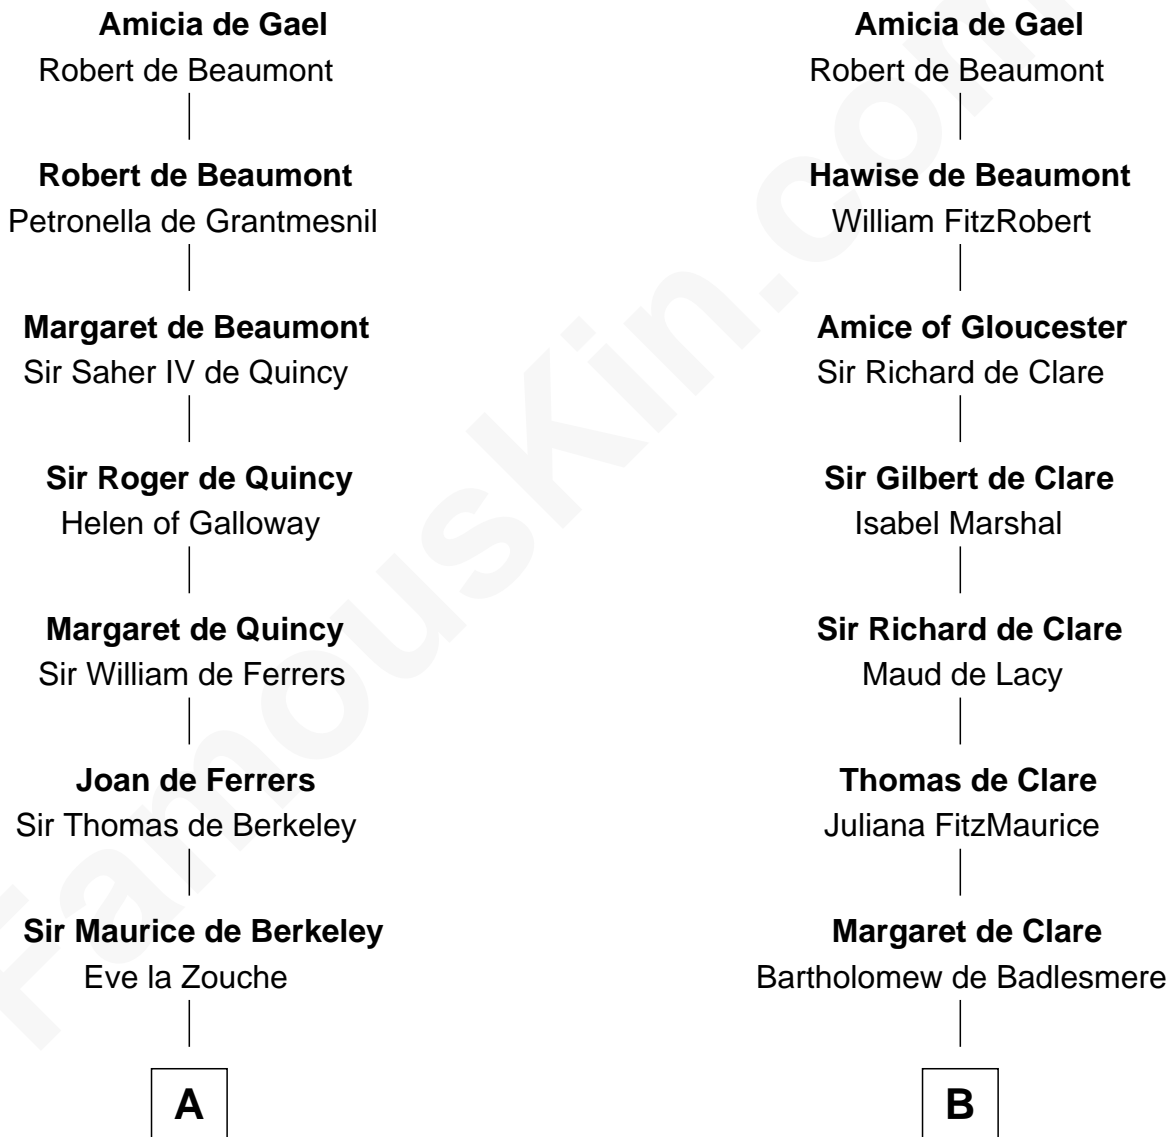

## Relationship Chart of

### Nicholas Gilman

*Signer of the U.S. Constitution*

20th cousin 1 time removed of

### Francis Lightfoot Lee

*Signer of the Declaration of Independence*

Ralph de Gael

-----

**C**

**Elizabeth Denison**

Rev. John Rogers

**Rev. Nathaniel Rogers**