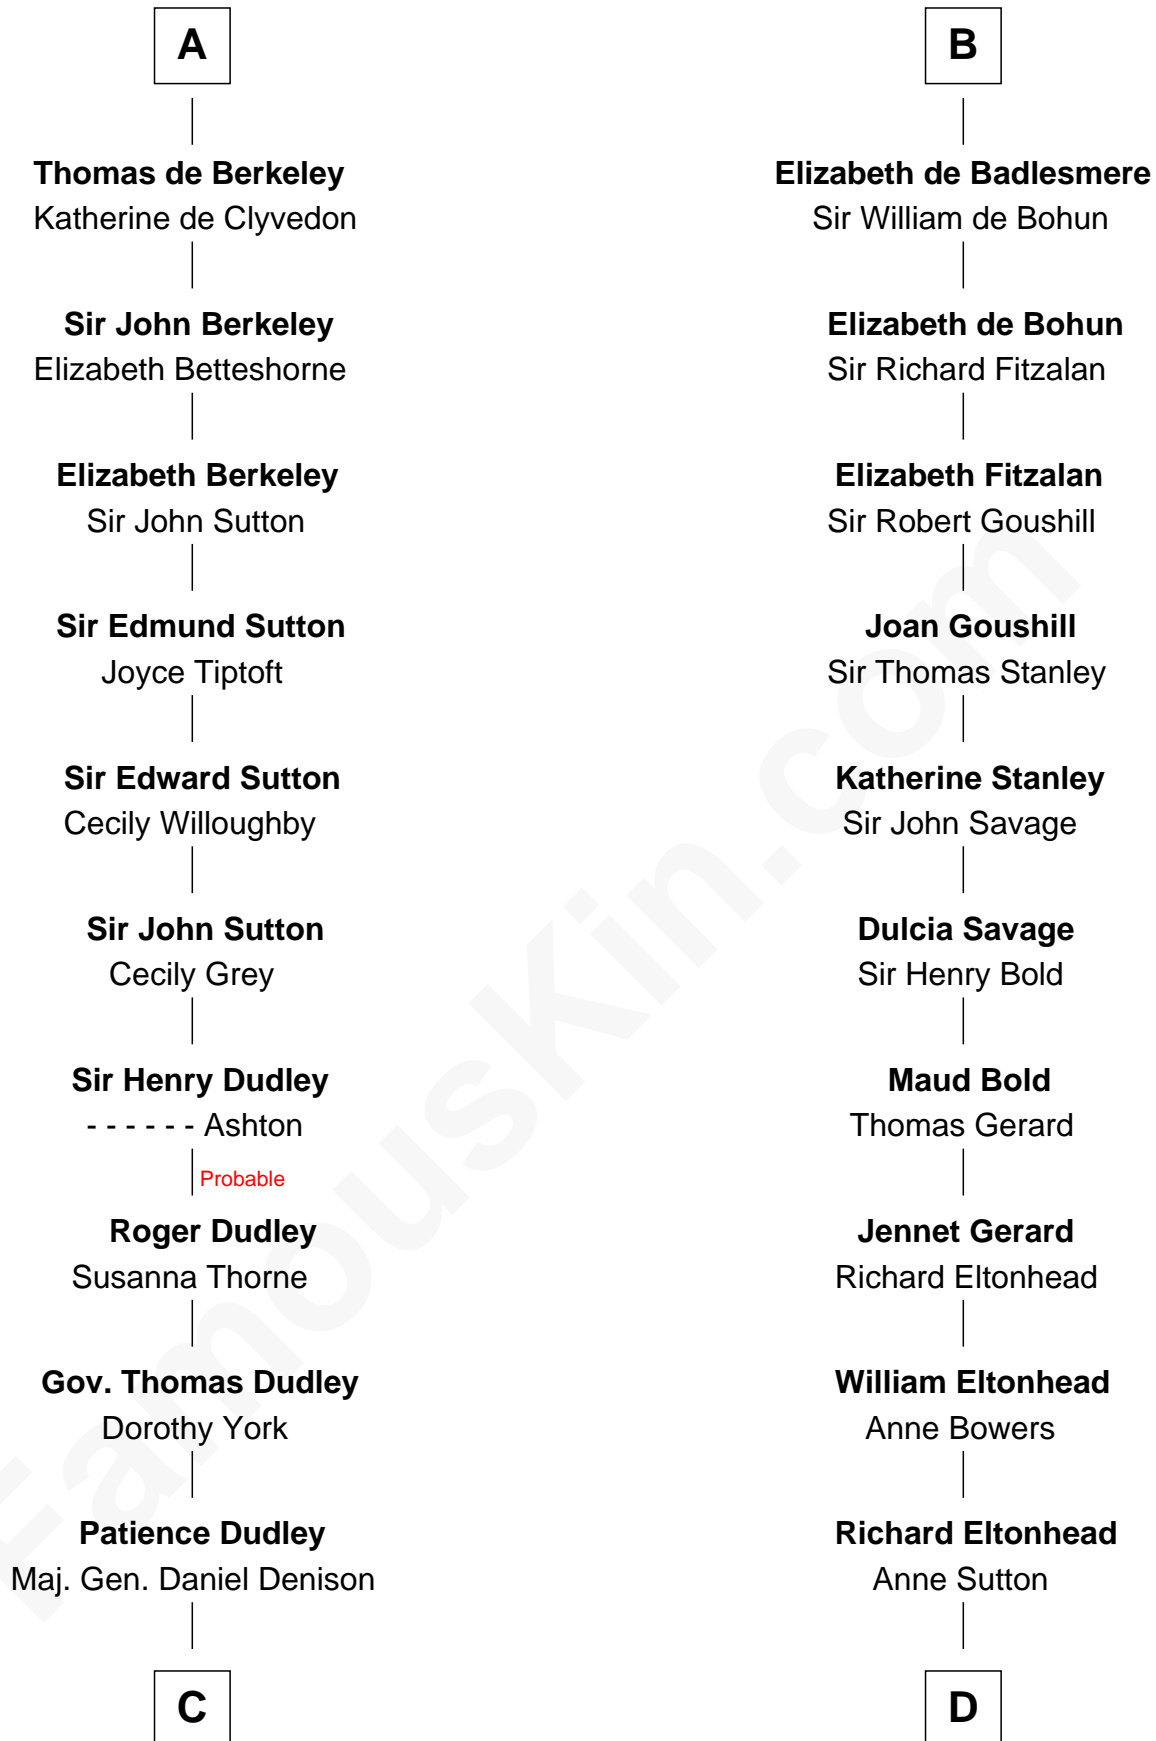

## Relationship Chart of

### Nicholas Gilman

*Signer of the U.S. Constitution*

20th cousin 1 time removed of

### Francis Lightfoot Lee

*Signer of the Declaration of Independence*

Ralph de Gael

-----

**C**

**Elizabeth Denison**

Rev. John Rogers

**Rev. Nathaniel Rogers**

Sarah Purkiss

**Elizabeth Rogers**

Rev. John Taylor

**Ann Taylor**

Nicholas Gilman

**Nicholas Gilman**

*Signer of the U.S. Constitution*

**D**