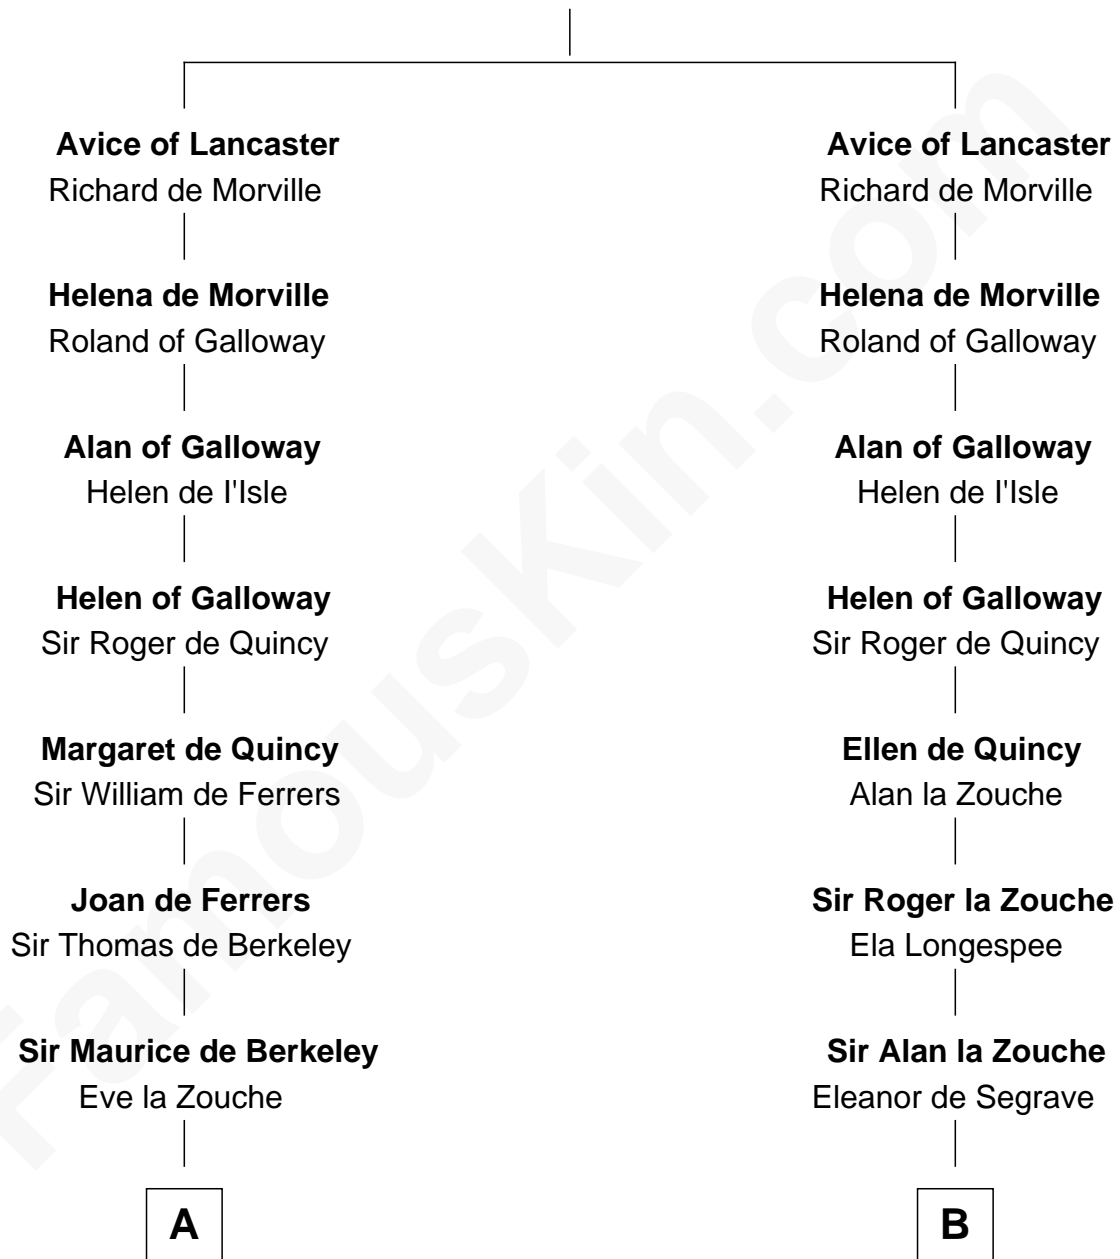

FamousKin.com Relationship Chart of

Nicholas Gilman

Signer of the U.S. Constitution

21st cousin of

Francis Lightfoot Lee

Signer of the Declaration of Independence

William I de Lancaster

Gundred de Warenne