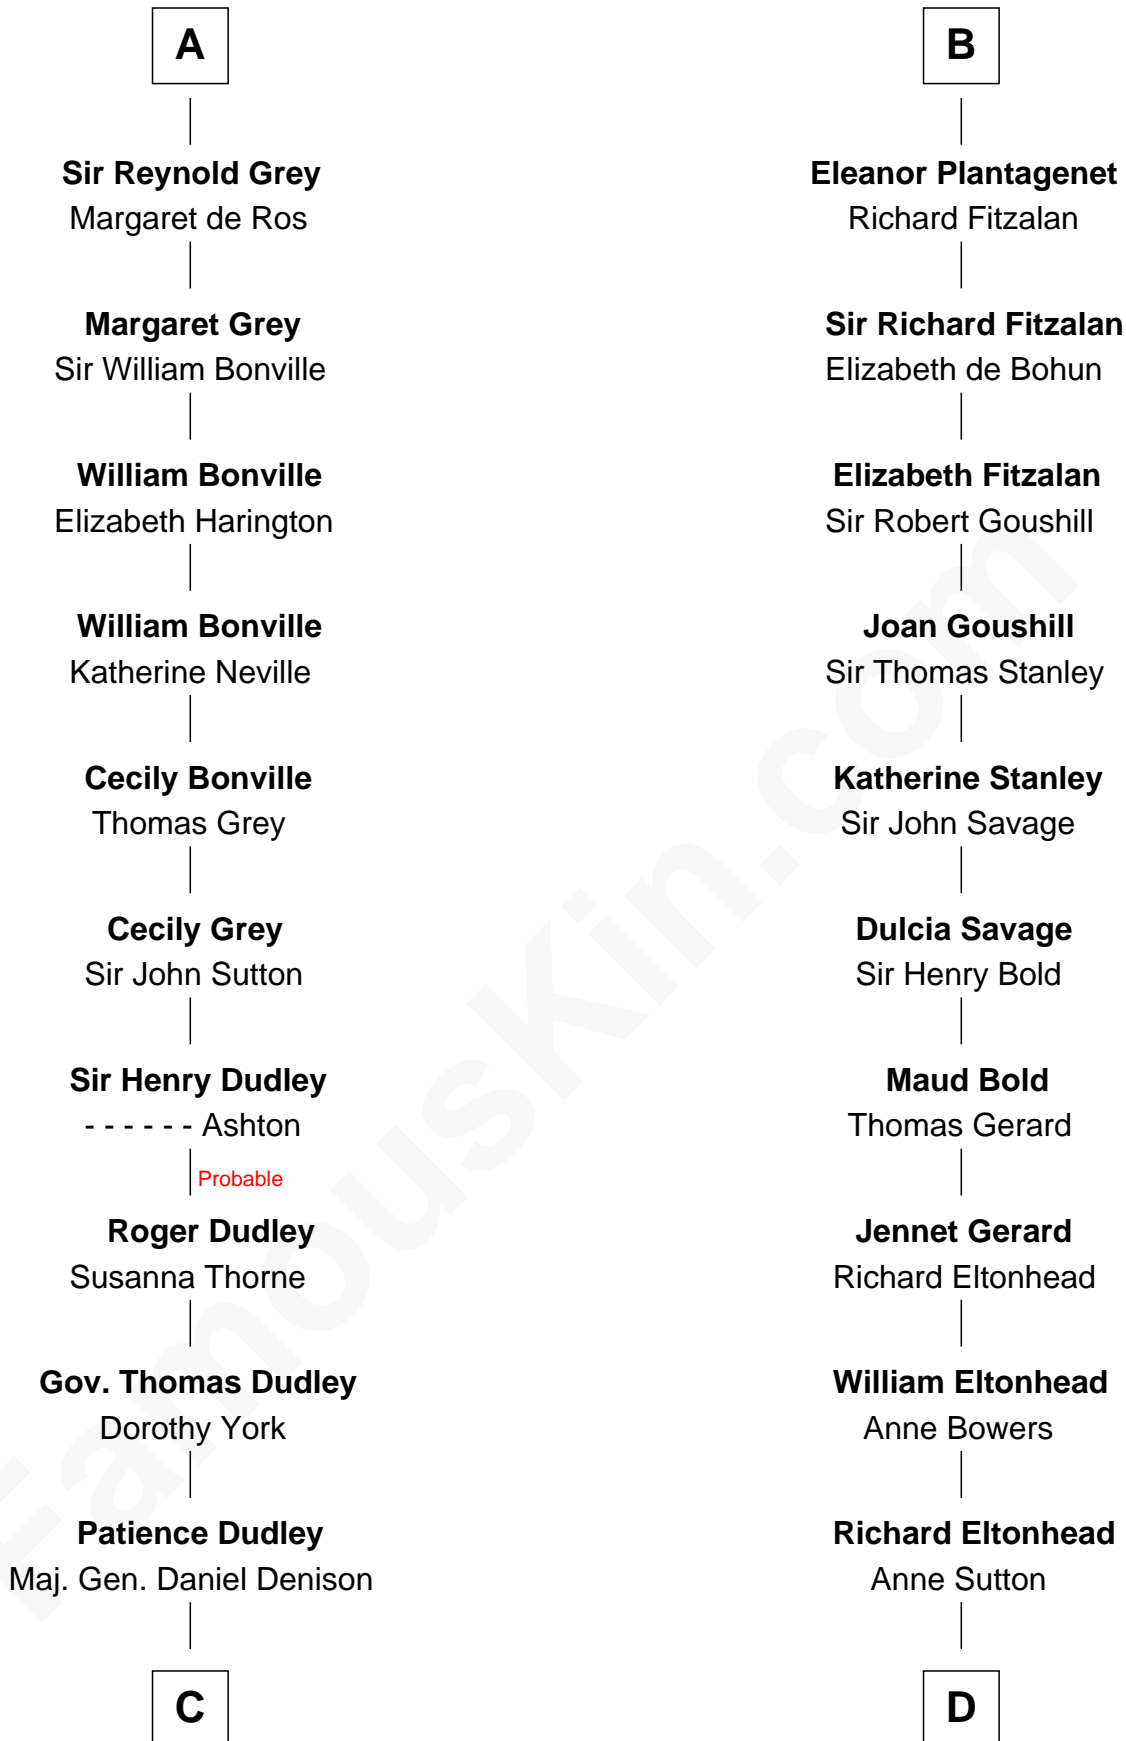

## Relationship Chart of Nicholas Gilman

*Signer of the U.S. Constitution*

20th cousin 1 time removed of

**Francis Lightfoot Lee**

*Signer of the Declaration of Independence*

**C**

**Elizabeth Denison**

Rev. John Rogers

**Rev. Nathaniel Rogers**

Sarah Purkiss

**Elizabeth Rogers**

Rev. John Taylor

**Ann Taylor**

Nicholas Gilman

**Nicholas Gilman**

*Signer of the U.S. Constitution*

**D**

**Alice Eltonhead**

Henry Corbin

**Laetitia Corbin**

Richard Lee

**Gov. Thomas Lee**

Hannah Ludwell

**Francis Lightfoot Lee**