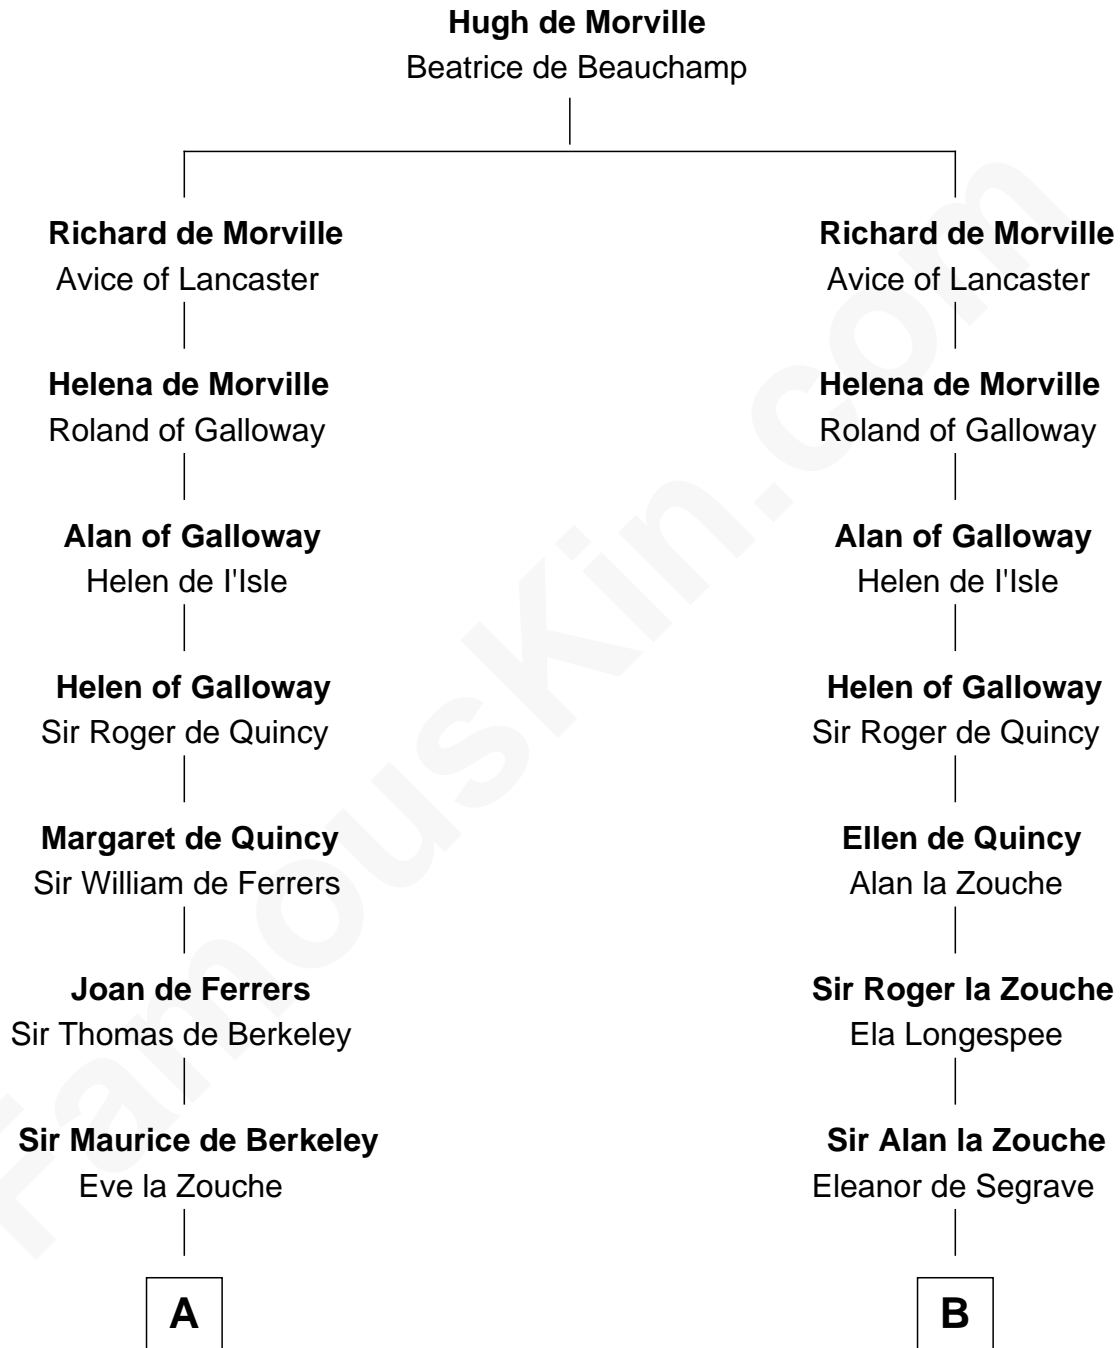

# FamousKin.com Relationship Chart of

**Nicholas Gilman**

*Signer of the U.S. Constitution*

21st cousin of

**Francis Lightfoot Lee**

*Signer of the Declaration of Independence*

**C**

**Elizabeth Denison**

Rev. John Rogers

**Rev. Nathaniel Rogers**

Sarah Purkiss

**Elizabeth Rogers**

Rev. John Taylor

**Ann Taylor**

Nicholas Gilman

**Nicholas Gilman**