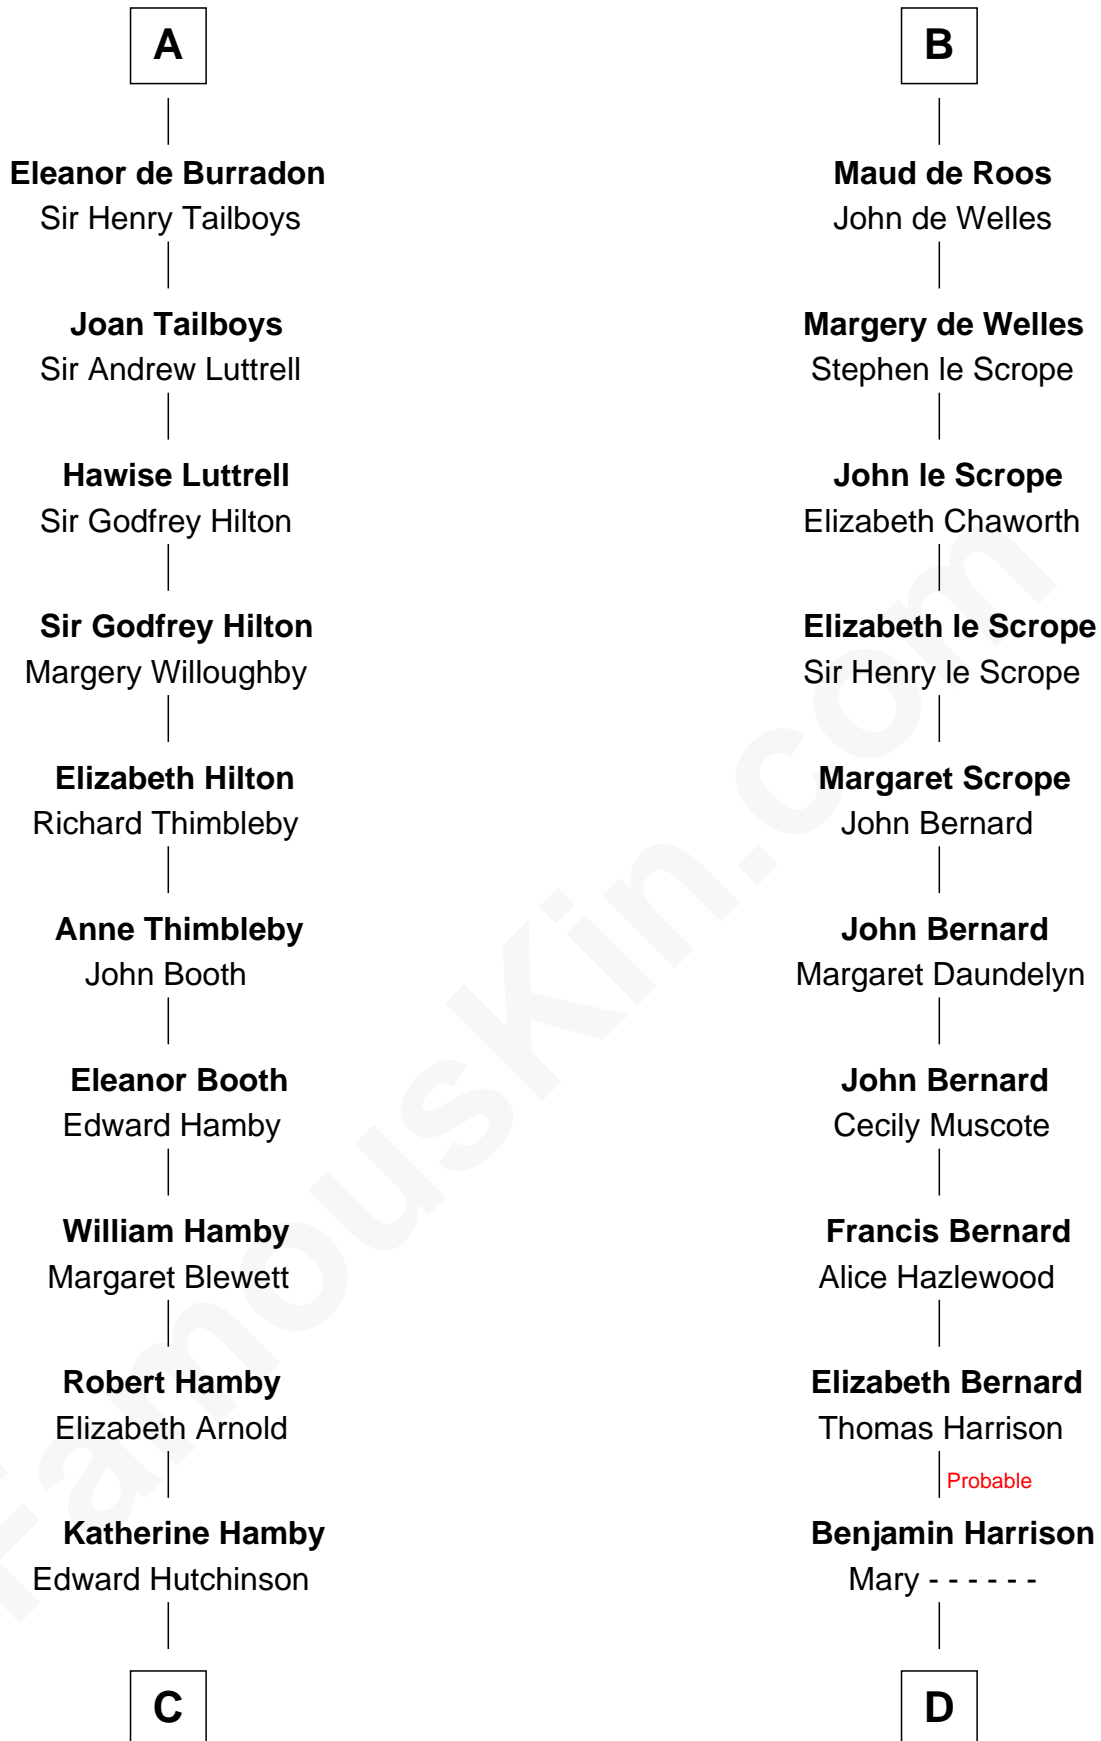

## Relationship Chart of

### Nicholas Gilman

*Signer of the U.S. Constitution*

20th cousin 1 time removed of

### Francis Lightfoot Lee

*Signer of the Declaration of Independence*

**William of Boulogne**

-----

**C**

**Elizabeth Hutchinson**

Edward Winslow

**Anna Winslow**

John Taylor

**Rev. John Taylor**

Elizabeth Rogers

**Ann Taylor**

Nicholas Gilman

**Nicholas Gilman**

*Signer of the U.S. Constitution*

**D**