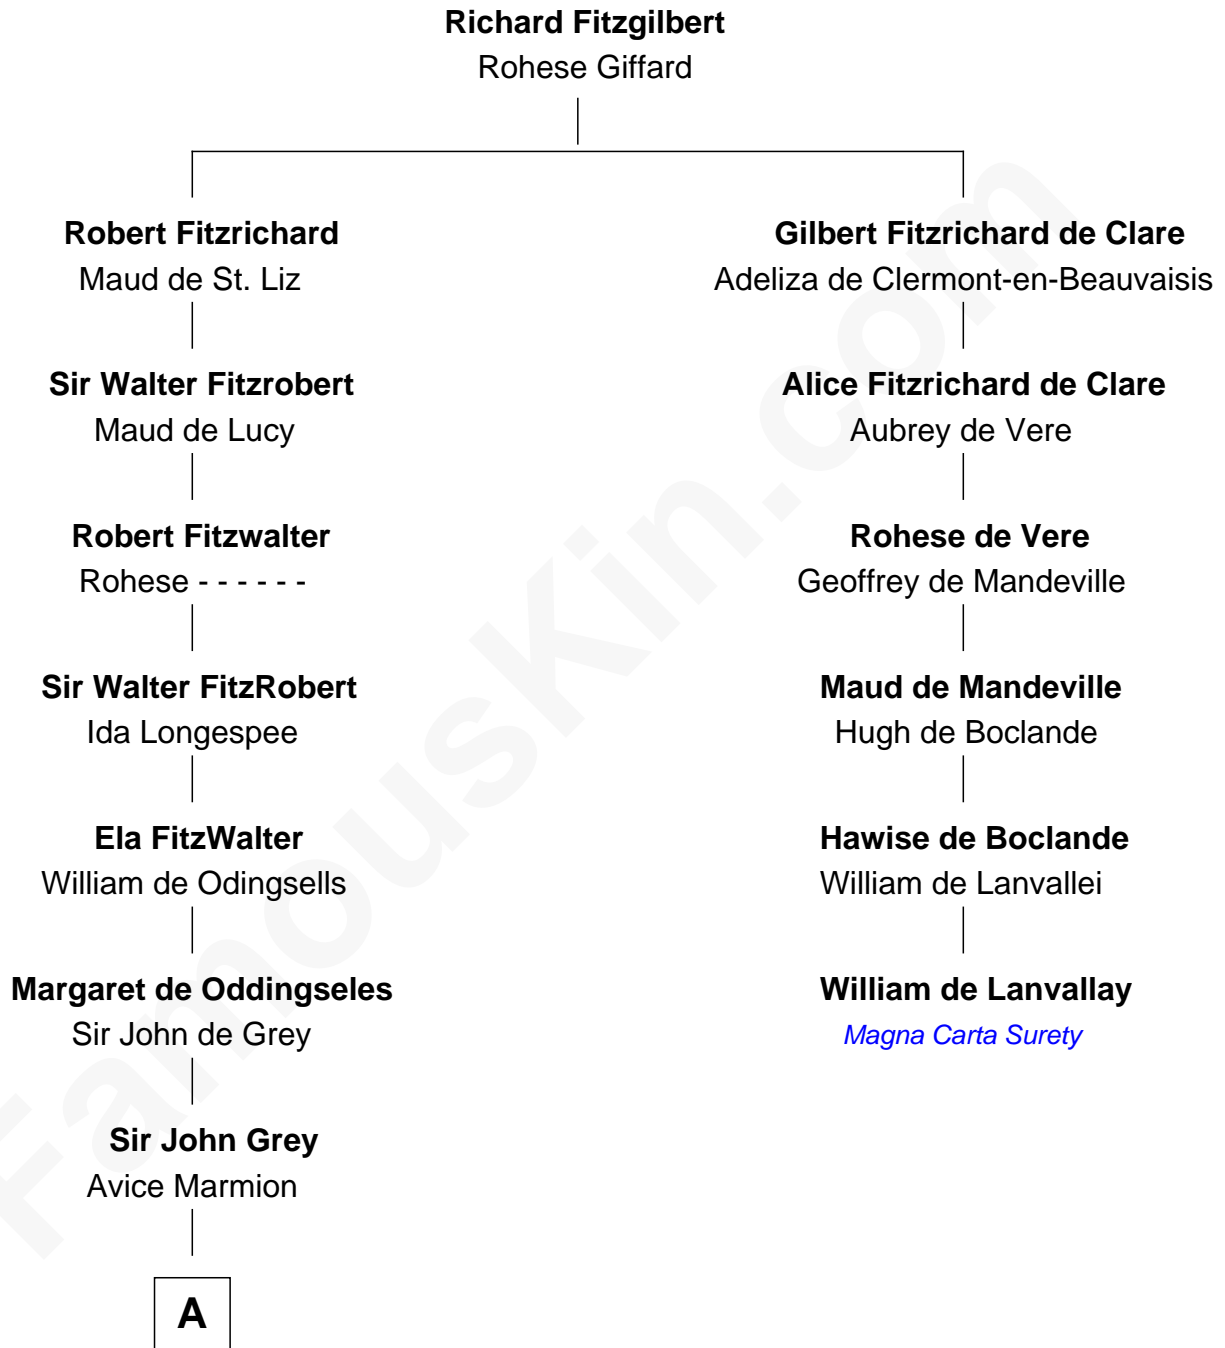

FamousKin.com Relationship Chart of

Nicholas Gilman

Signer of the U.S. Constitution

5th cousin 16 times removed of

William de Lanvallay

Magna Carta Surety

A

Maud Grey

Sir Thomas Harcourt

Sir Thomas Harcourt

Jane Fraunceys

Sir Richard Harcourt

Edith St. Clair

Alice Harcourt

William Bessiles

Elizabeth Bessiles

Richard Fettiplace

Anne Fettiplace

Edward Purefoy

Mary Purefoy

Thomas Thorne

Susanna Thorne

Roger Dudley

Gov. Thomas Dudley