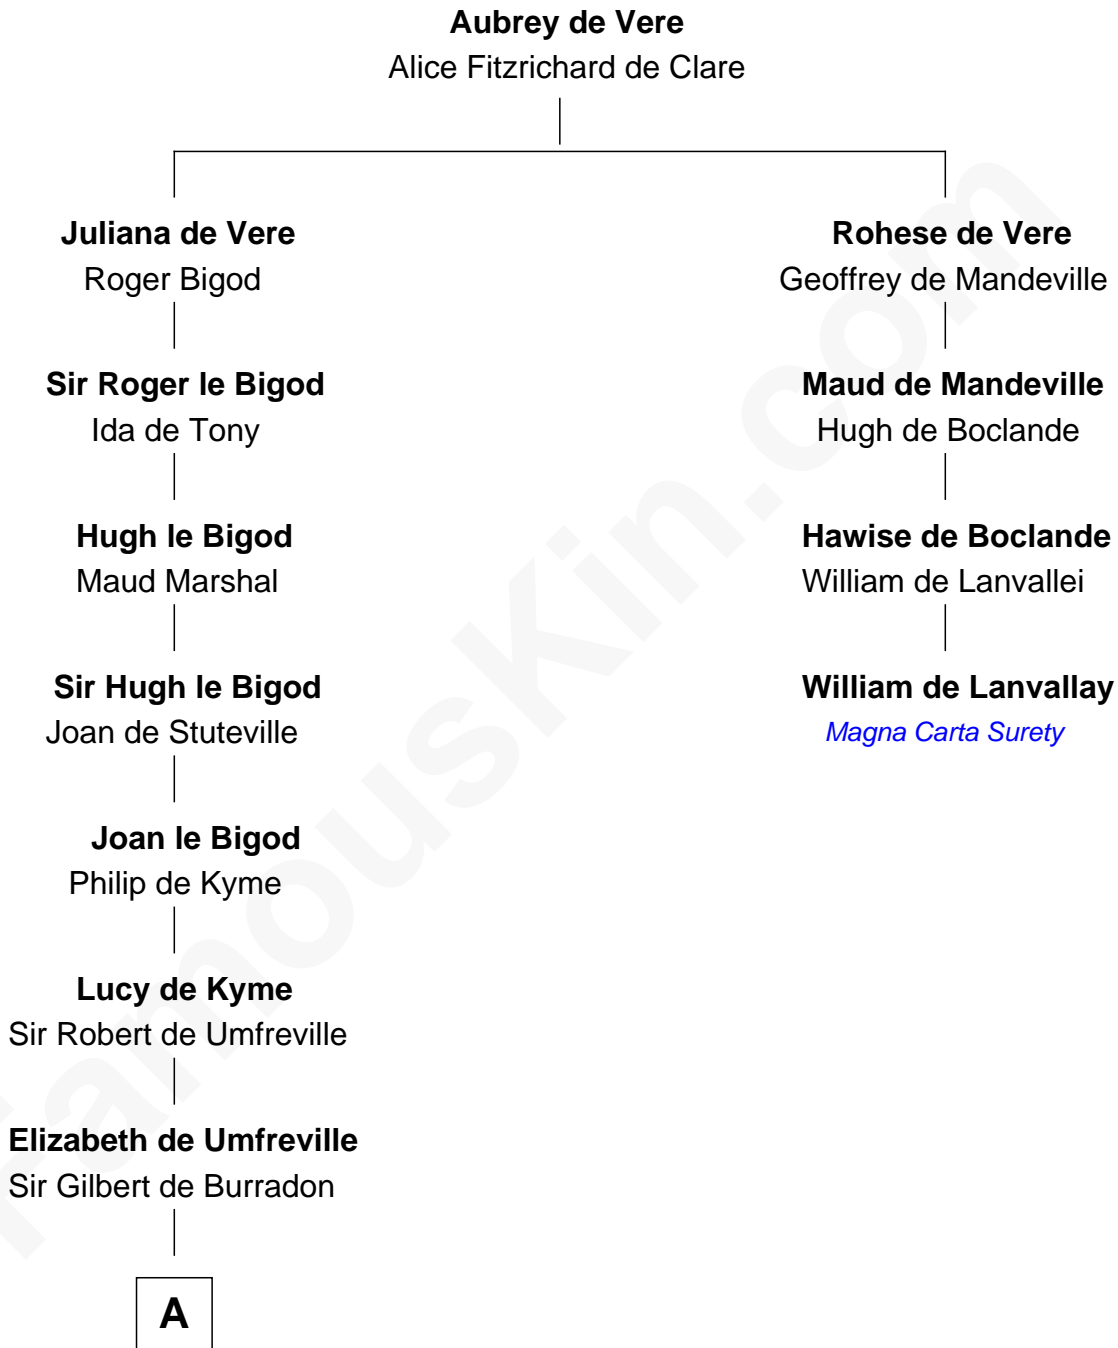

# FamousKin.com Relationship Chart of

**Nicholas Gilman**

*Signer of the U.S. Constitution*

3rd cousin 18 times removed of

**William de Lanvallay**

*Magna Carta Surety*

**A**

**Eleanor de Burradon**

Sir Henry Tailboys

**Joan Tailboys**

Sir Andrew Luttrell

**Hawise Luttrell**

Sir Godfrey Hilton

**Sir Godfrey Hilton**

Margery Willoughby

**Elizabeth Hilton**

Richard Thimbleby

**Anne Thimbleby**

John Booth

**Eleanor Booth**

Edward Hamby

**William Hamby**

Margaret Blewett

**Robert Hamby**