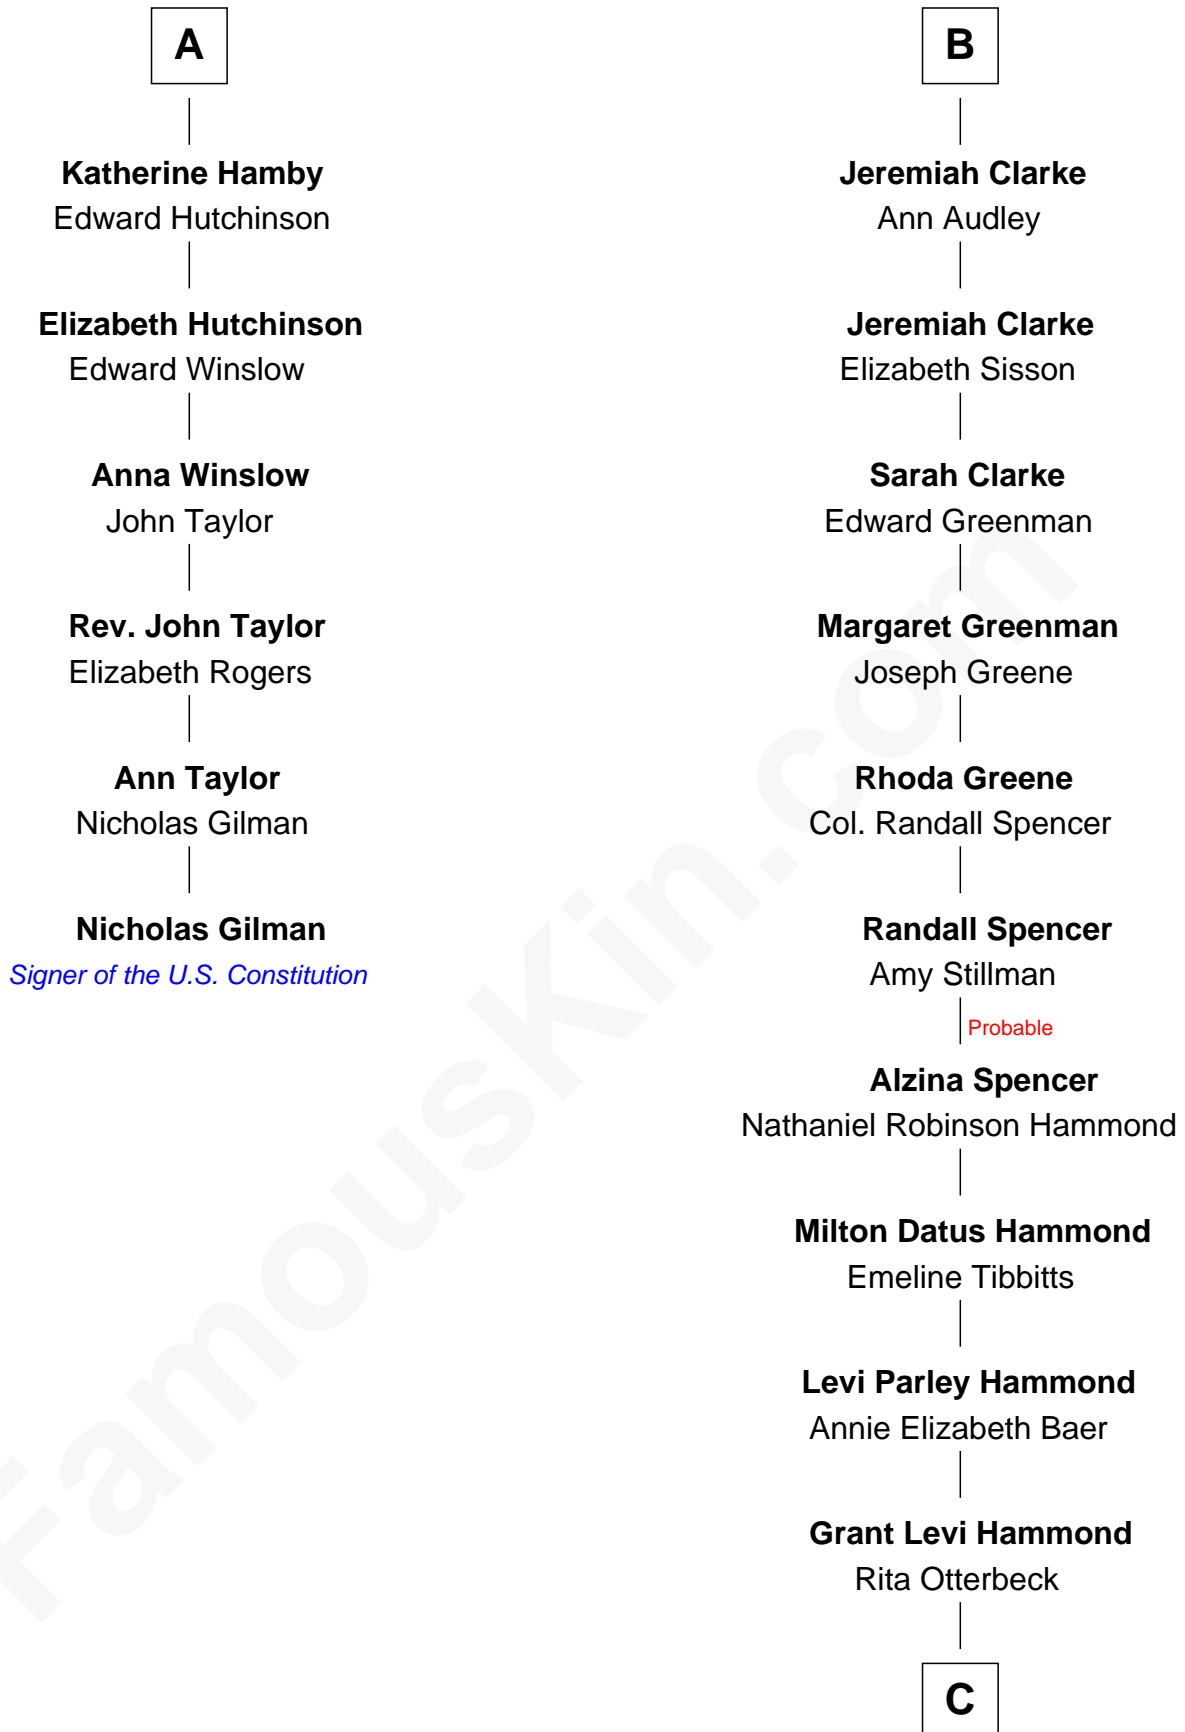

FamousKin.com

Relationship Chart of

Nicholas Gilman

Signer of the U.S. Constitution

12th cousin 7 times removed of

Amy Adams
Movie Actress

Sir Baldwin Freville
Maude le Scrope

Margaret Freville
Sir Hugh Willoughby

Margery Willoughby
Sir Godfrey Hilton

Elizabeth Hilton
Richard Thimbleby

Anne Thimbleby
John Booth

Eleanor Booth
Edward Hamby

William Hamby
Margaret Blewett

Robert Hamby
Elizabeth Arnold

A

Elizabeth Freville
Sir Thomas Ferrers

Sir Henry Ferrers
Margaret Heckstall

Elizabeth Ferrers
James Clerke

George Clerke
Elizabeth Wilsford

James Clerke
Mary Saxby

William Clerke
Mary Weston

Jeremiah Clarke
Frances Latham

B

C