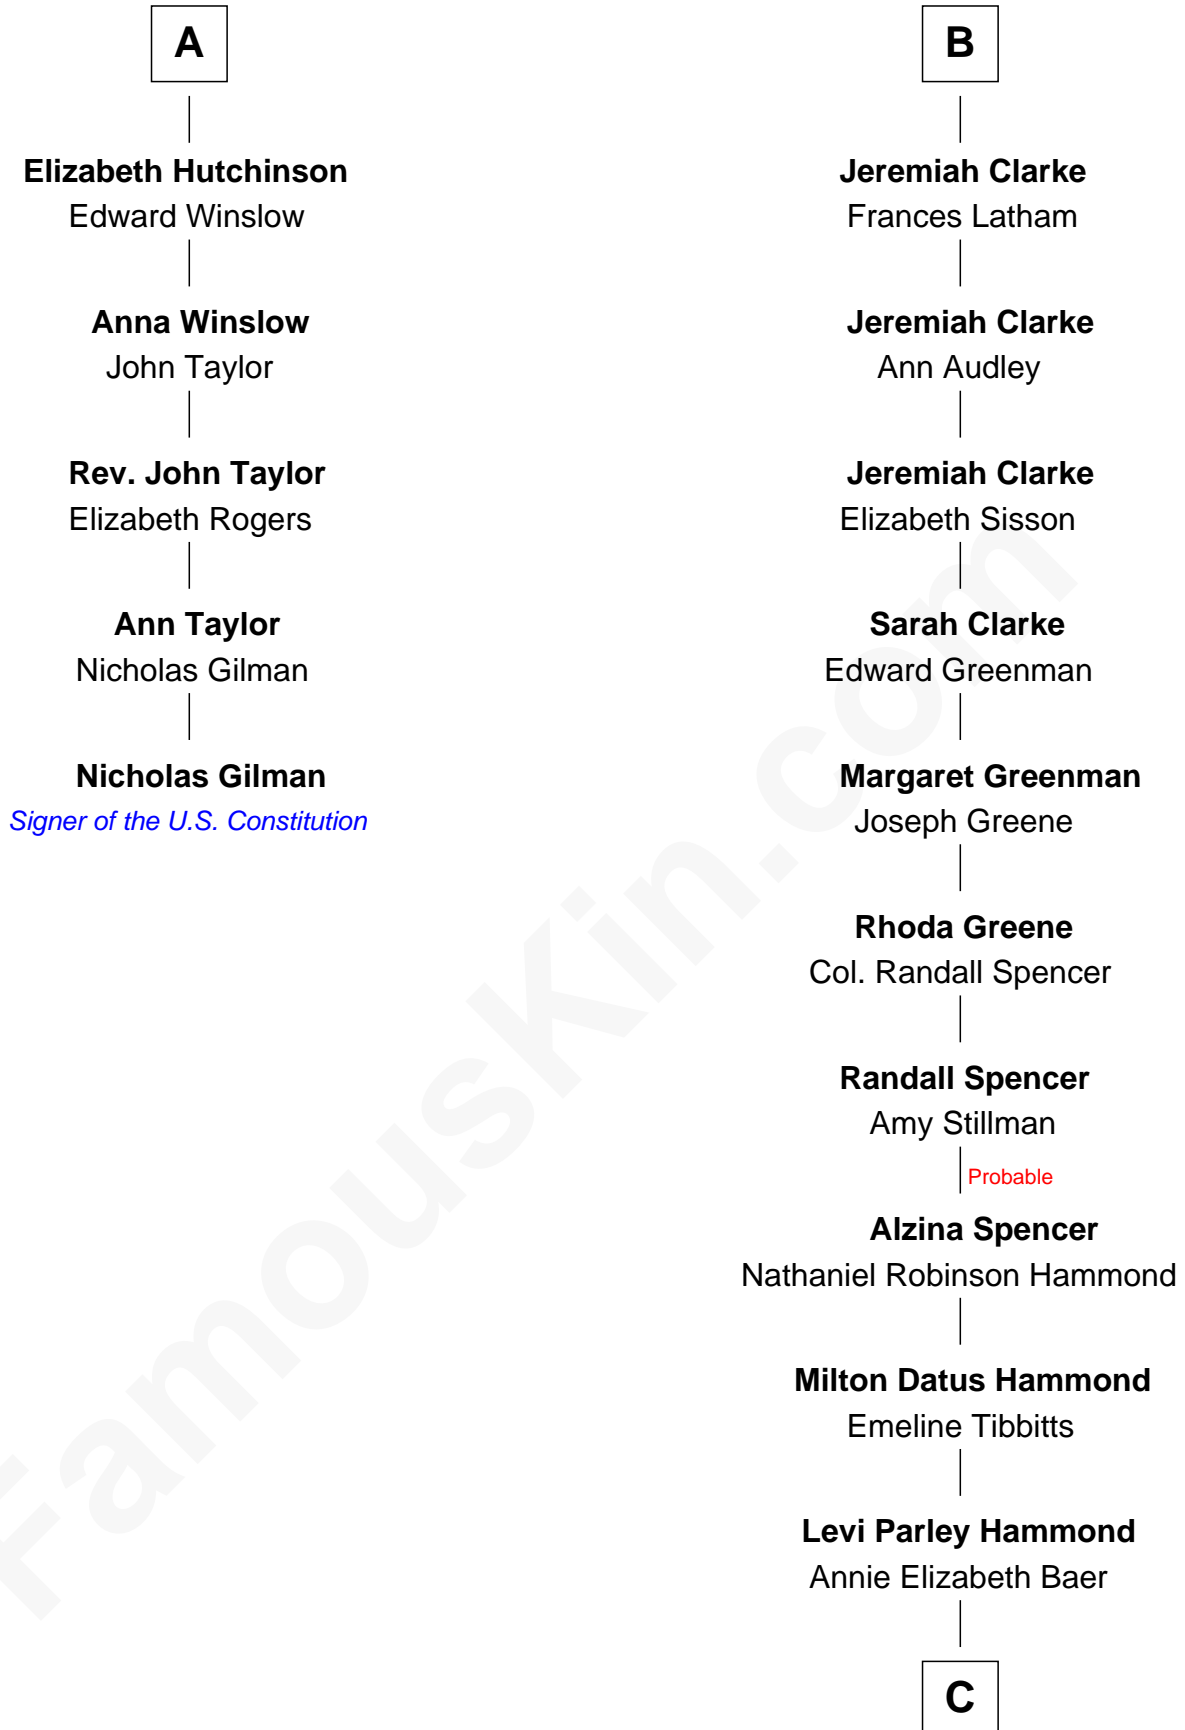

FamousKin.com

Relationship Chart of

Nicholas Gilman

Signer of the U.S. Constitution

11th cousin 9 times removed of

Amy Adams
Movie Actress

Sir Hugh Willoughby
Margaret Freville

Margery Willoughby
Sir Godfrey Hilton

Elizabeth Hilton
Richard Thimbleby

Anne Thimbleby
John Booth

Eleanor Booth
Edward Hamby

William Hamby
Margaret Blewett

Robert Hamby
Elizabeth Arnold

Katherine Hamby
Edward Hutchinson

A

Isabel Willoughby
Philip Boteler

John Boteler
Constance Vere

Elizabeth Boteler
Thomas Lovett

Thomas Lovett
Anne Danvers

Elizabeth Lovett
Anthony Cave

Mary Cave
Sir Jerome Weston

Mary Weston
William Clerke

B

C