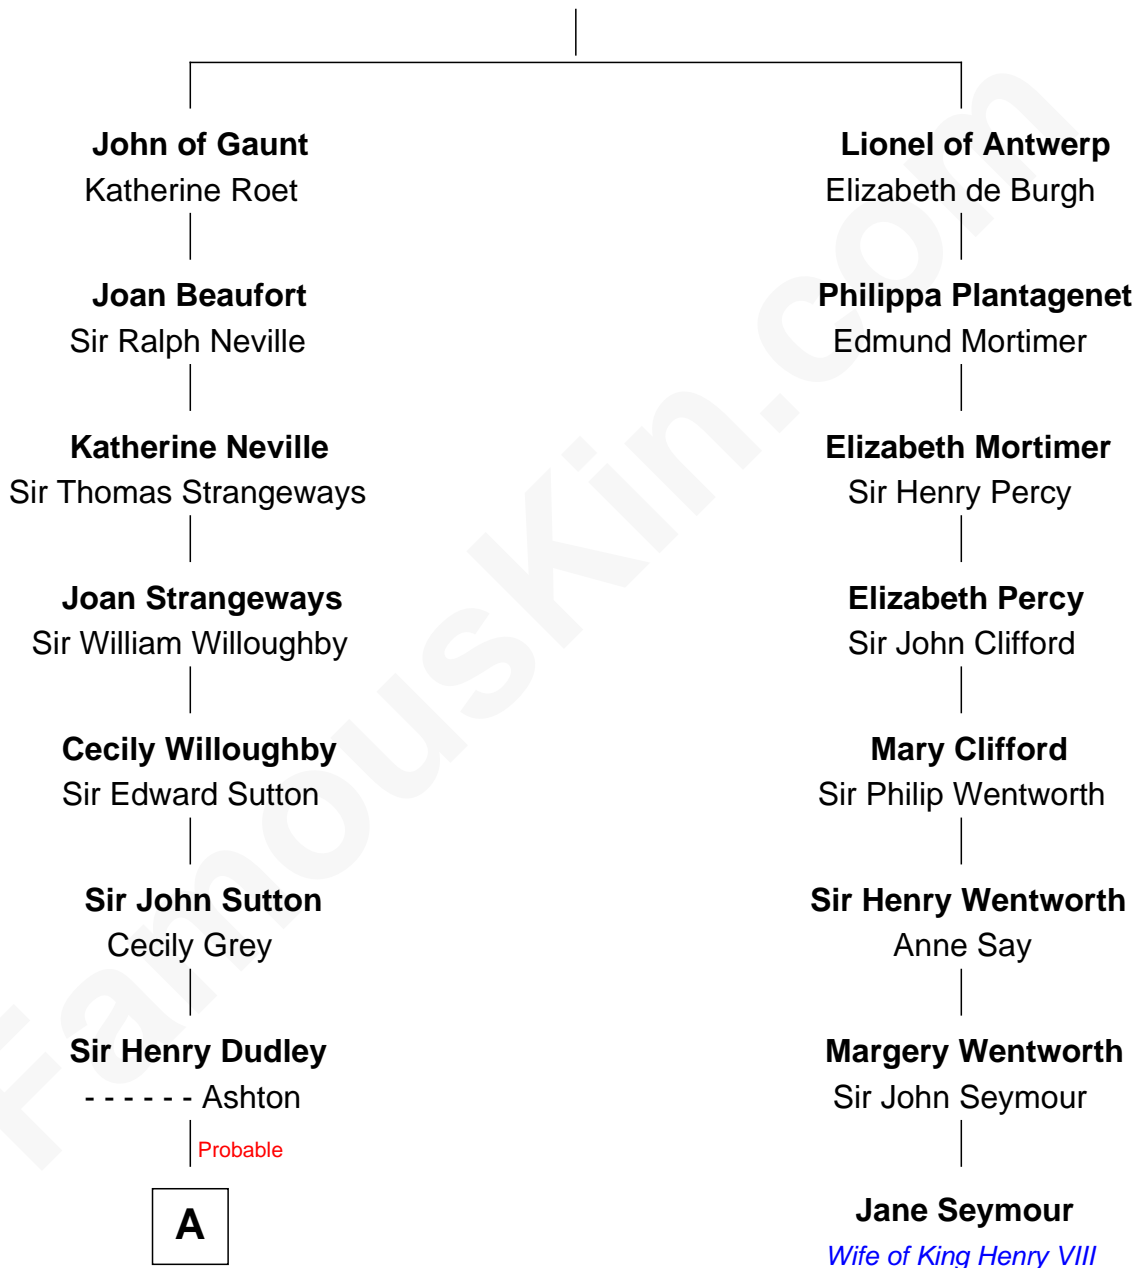

FamousKin.com

Relationship Chart of

Nicholas Gilman

Signer of the U.S. Constitution

7th cousin 7 times removed of

Jane Seymour

3rd Wife of King Henry VIII

Edward III, King of England

Philippa of Hainault

A

—
Roger Dudley
Susanna Thorne

—
Gov. Thomas Dudley
Dorothy York

—
Patience Dudley
Maj. Gen. Daniel Denison

—
Elizabeth Denison
Rev. John Rogers

—
Rev. Nathaniel Rogers
Sarah Purkiss

—
Elizabeth Rogers
Rev. John Taylor