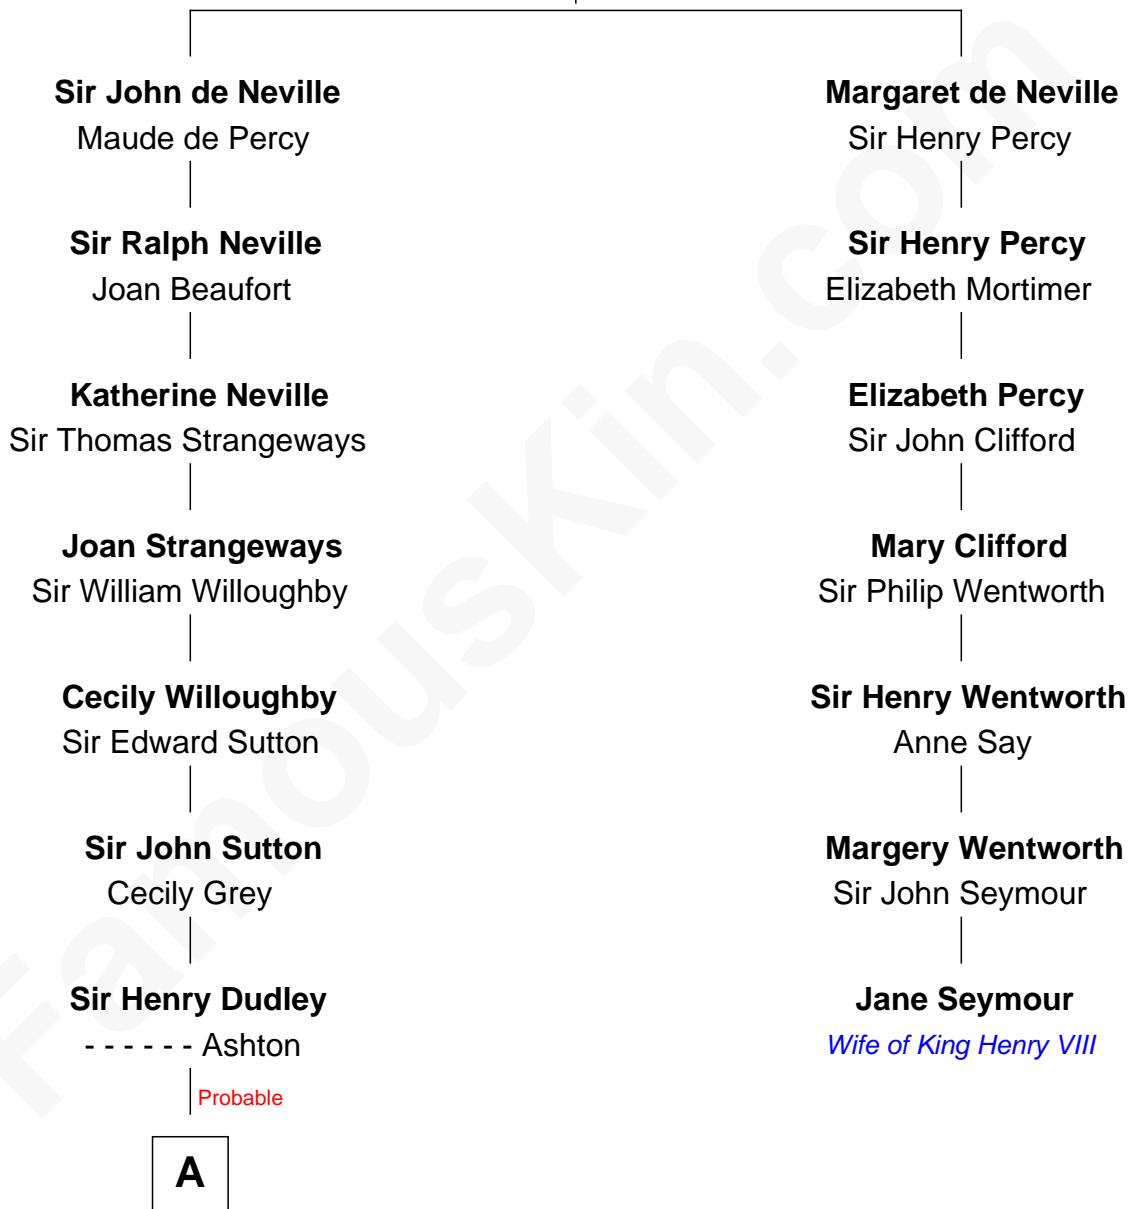

FamousKin.com

Relationship Chart of

Nicholas Gilman

Signer of the U.S. Constitution

6th cousin 8 times removed of

Jane Seymour

3rd Wife of King Henry VIII

Sir Ralph de Neville

Alice de Audley

A

—
Roger Dudley
Susanna Thorne

—
Gov. Thomas Dudley
Dorothy York

—
Patience Dudley
Maj. Gen. Daniel Denison

—
Elizabeth Denison
Rev. John Rogers

—
Rev. Nathaniel Rogers
Sarah Purkiss

—
Elizabeth Rogers
Rev. John Taylor