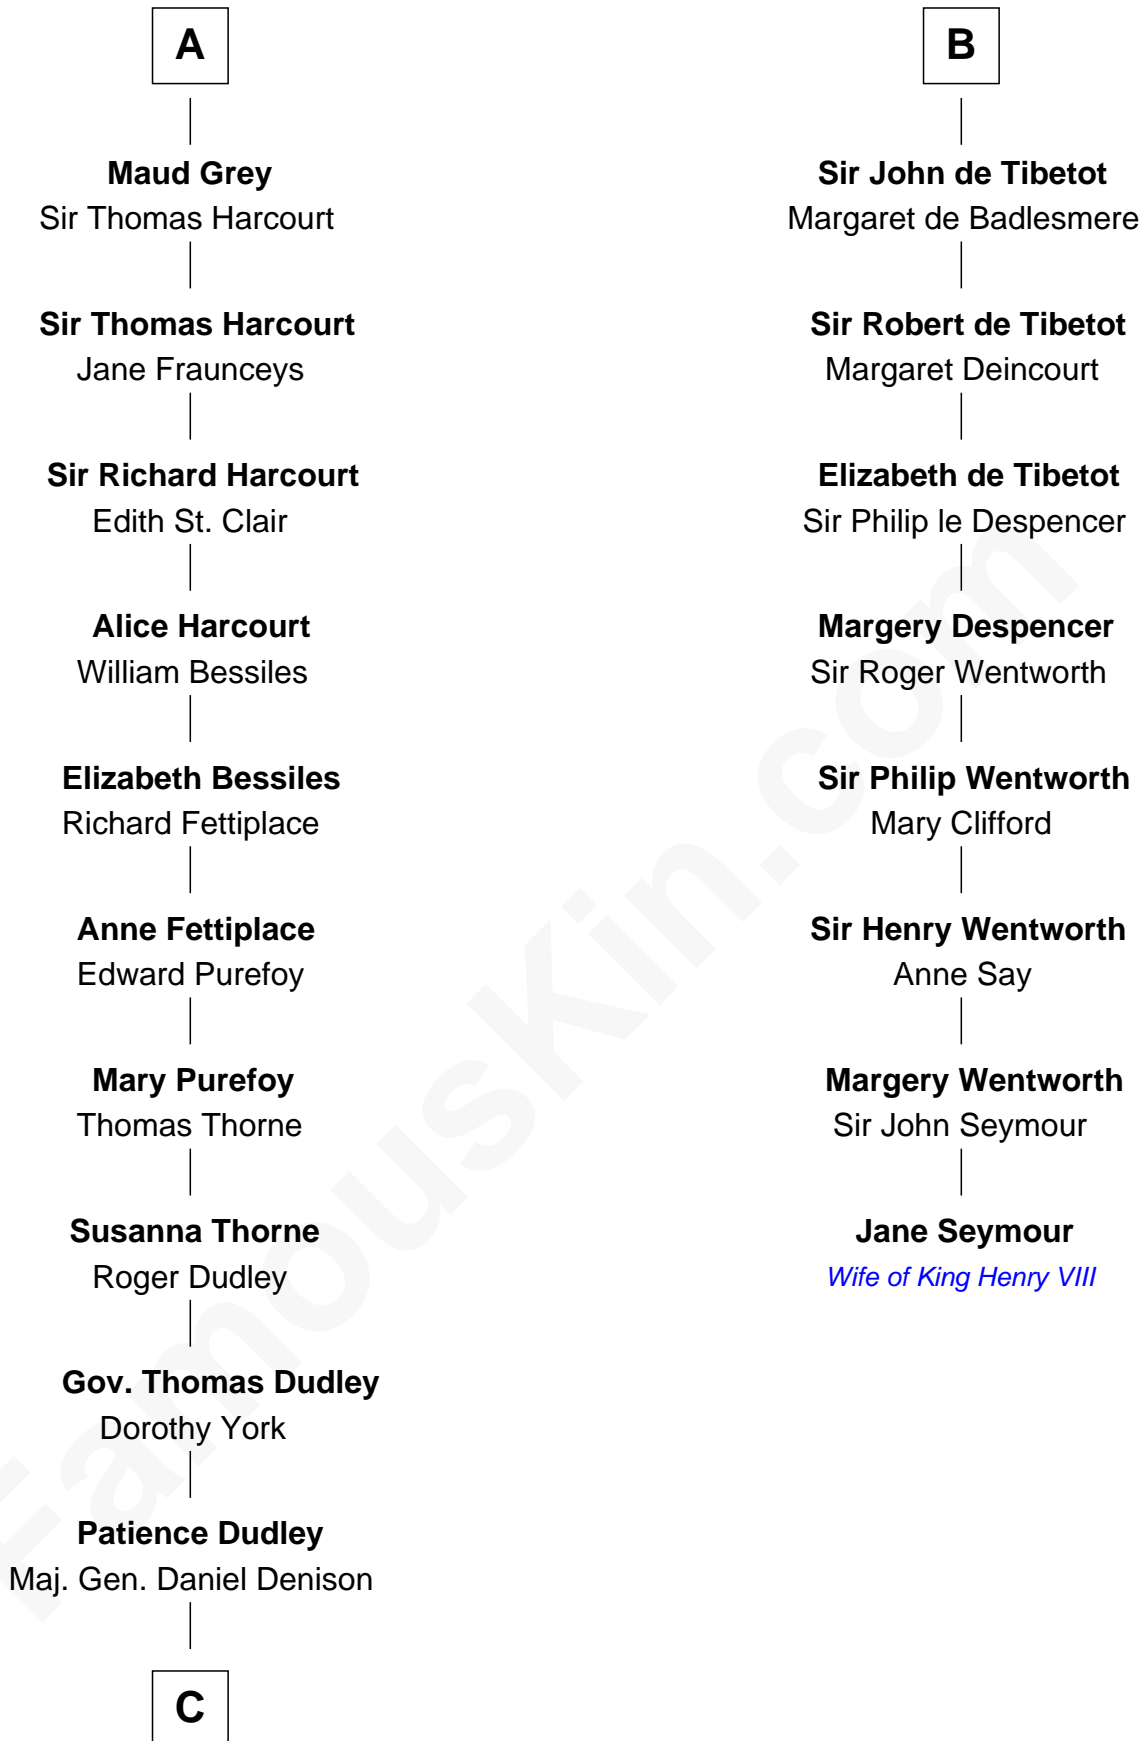

FamousKin.com

Relationship Chart of

Nicholas Gilman

Signer of the U.S. Constitution

14th cousin 7 times removed of

Jane Seymour

3rd Wife of King Henry VIII

Richard Fitzgilbert

Rohese Giffard

C

Elizabeth Denison

Rev. John Rogers

Rev. Nathaniel Rogers

Sarah Purkiss

Elizabeth Rogers

Rev. John Taylor