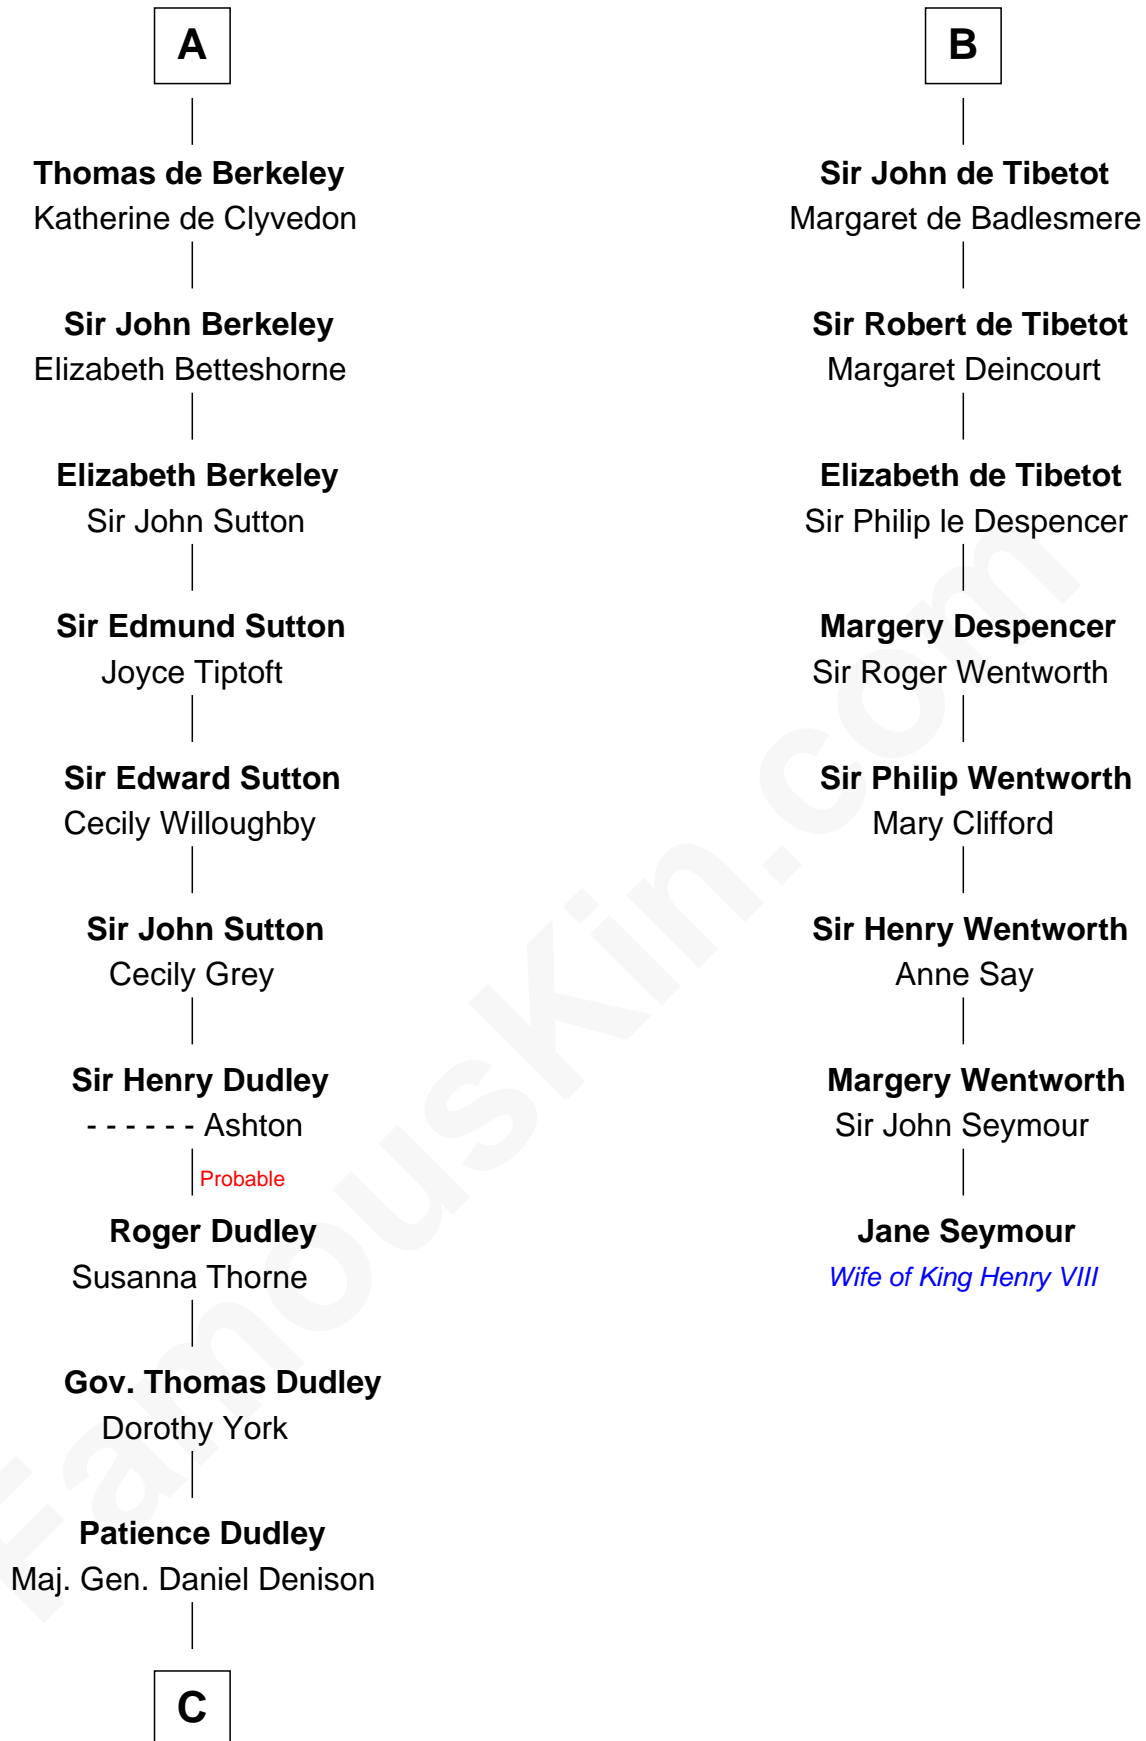

FamousKin.com

Relationship Chart of

Nicholas Gilman

Signer of the U.S. Constitution

14th cousin 7 times removed of

Jane Seymour

3rd Wife of King Henry VIII

C

Elizabeth Denison

Rev. John Rogers

Rev. Nathaniel Rogers

Sarah Purkiss

Elizabeth Rogers

Rev. John Taylor

Ann Taylor

Nicholas Gilman