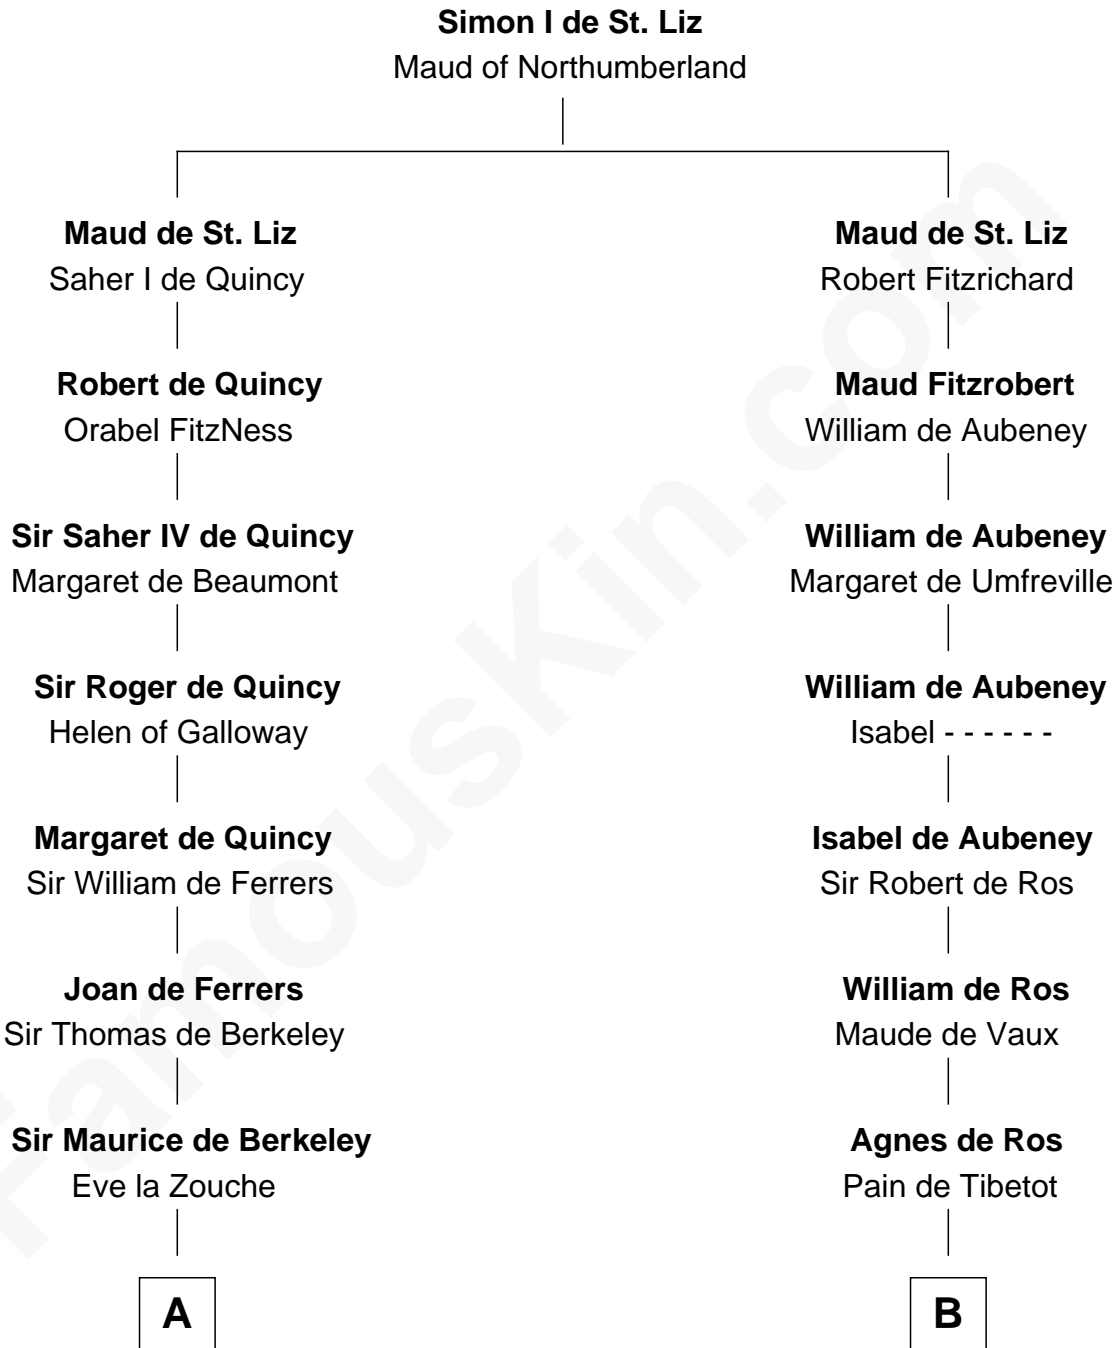

FamousKin.com

Relationship Chart of

Nicholas Gilman

Signer of the U.S. Constitution

14th cousin 7 times removed of

Jane Seymour

3rd Wife of King Henry VIII

C

Elizabeth Denison

Rev. John Rogers

Rev. Nathaniel Rogers

Sarah Purkiss

Elizabeth Rogers

Rev. John Taylor

Ann Taylor

Nicholas Gilman