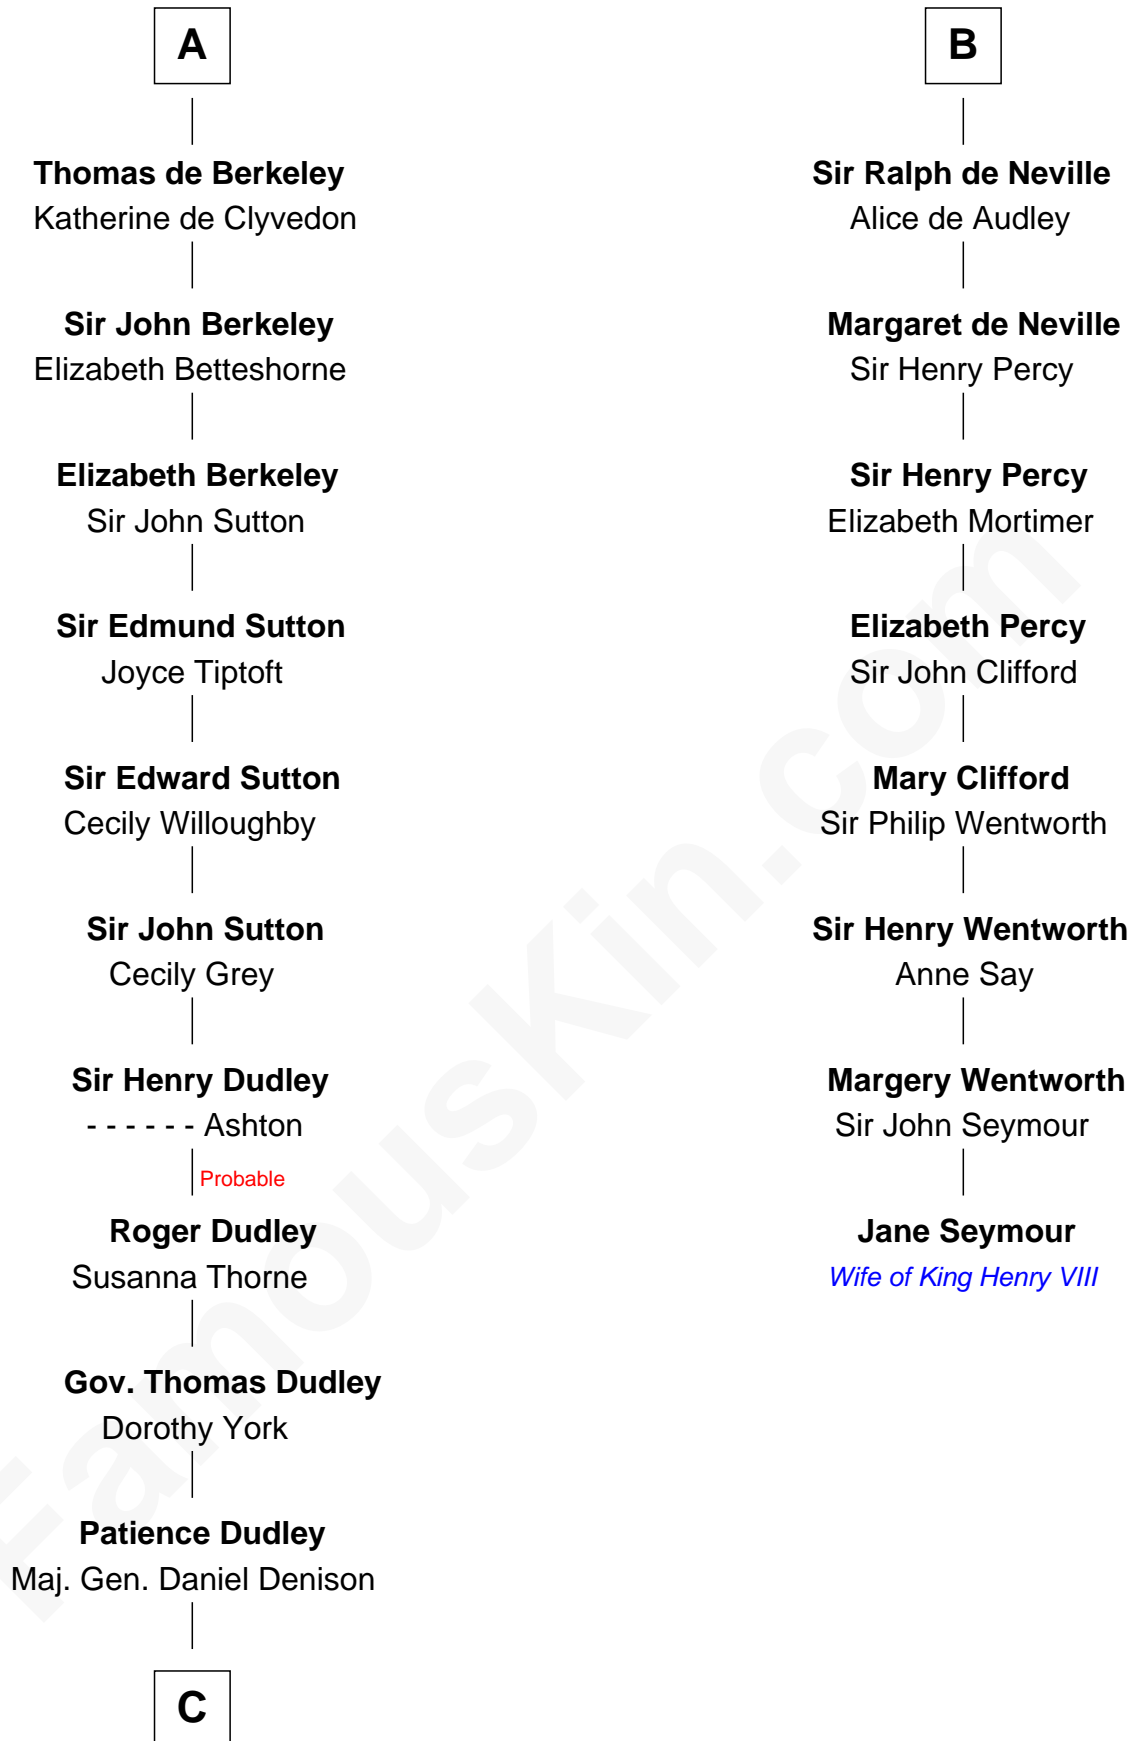

FamousKin.com

Relationship Chart of Nicholas Gilman

Signer of the U.S. Constitution

14th cousin 7 times removed of

Jane Seymour

3rd Wife of King Henry VIII

Hugh de Morville
Beatrice de Beauchamp

C

Elizabeth Denison

Rev. John Rogers

Rev. Nathaniel Rogers

Sarah Purkiss

Elizabeth Rogers

Rev. John Taylor

Ann Taylor

Nicholas Gilman