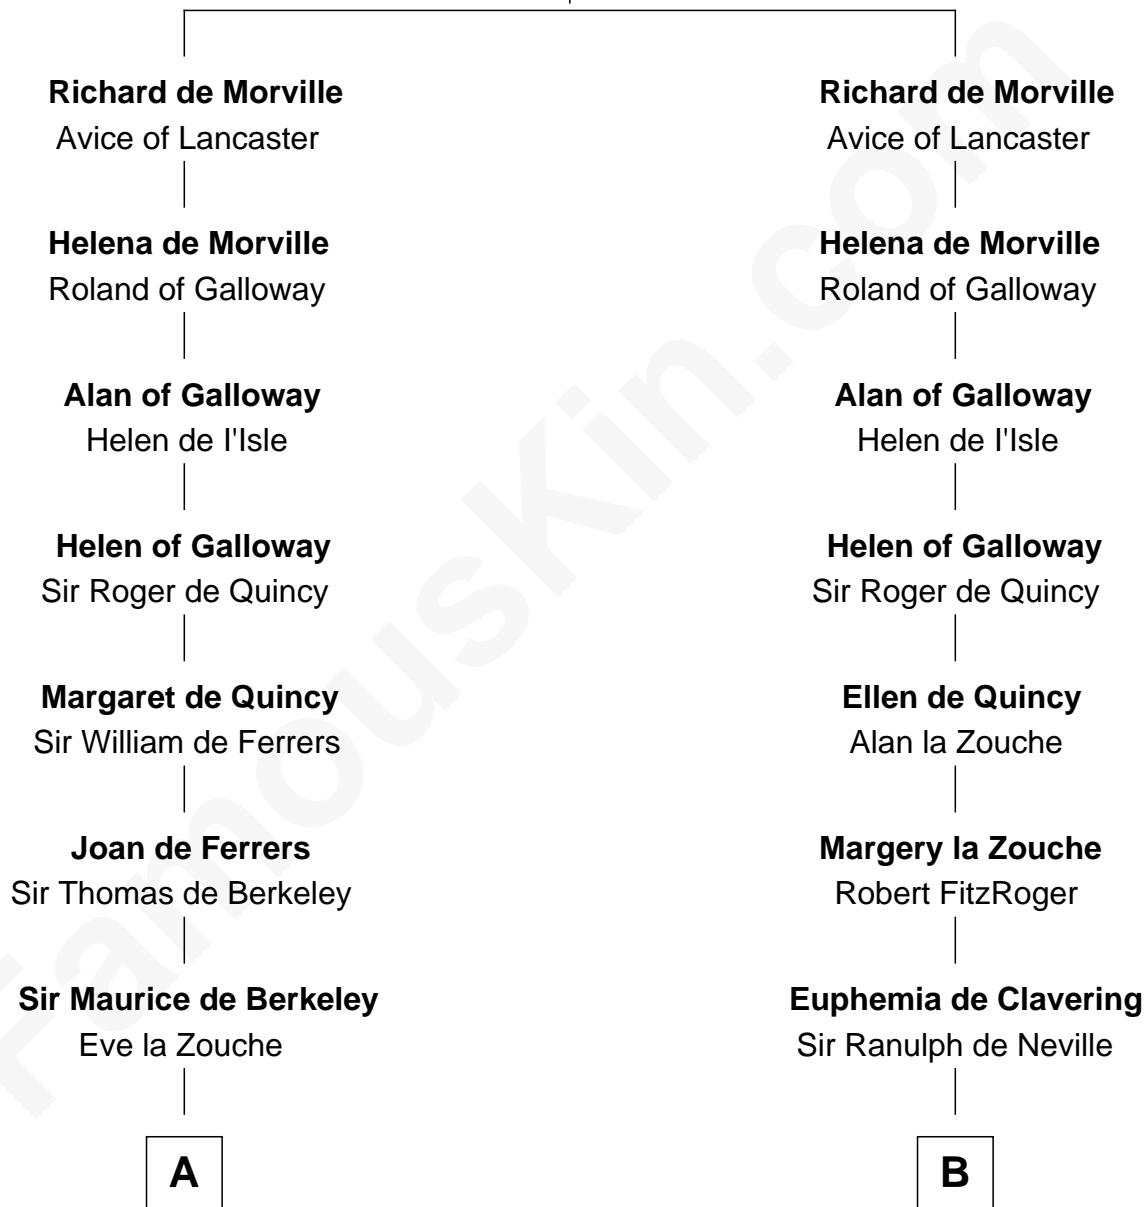

FamousKin.com

Relationship Chart of Nicholas Gilman

Signer of the U.S. Constitution

14th cousin 7 times removed of

Jane Seymour

3rd Wife of King Henry VIII

Hugh de Morville
Beatrice de Beauchamp

C

Elizabeth Denison

Rev. John Rogers

Rev. Nathaniel Rogers

Sarah Purkiss

Elizabeth Rogers

Rev. John Taylor

Ann Taylor

Nicholas Gilman