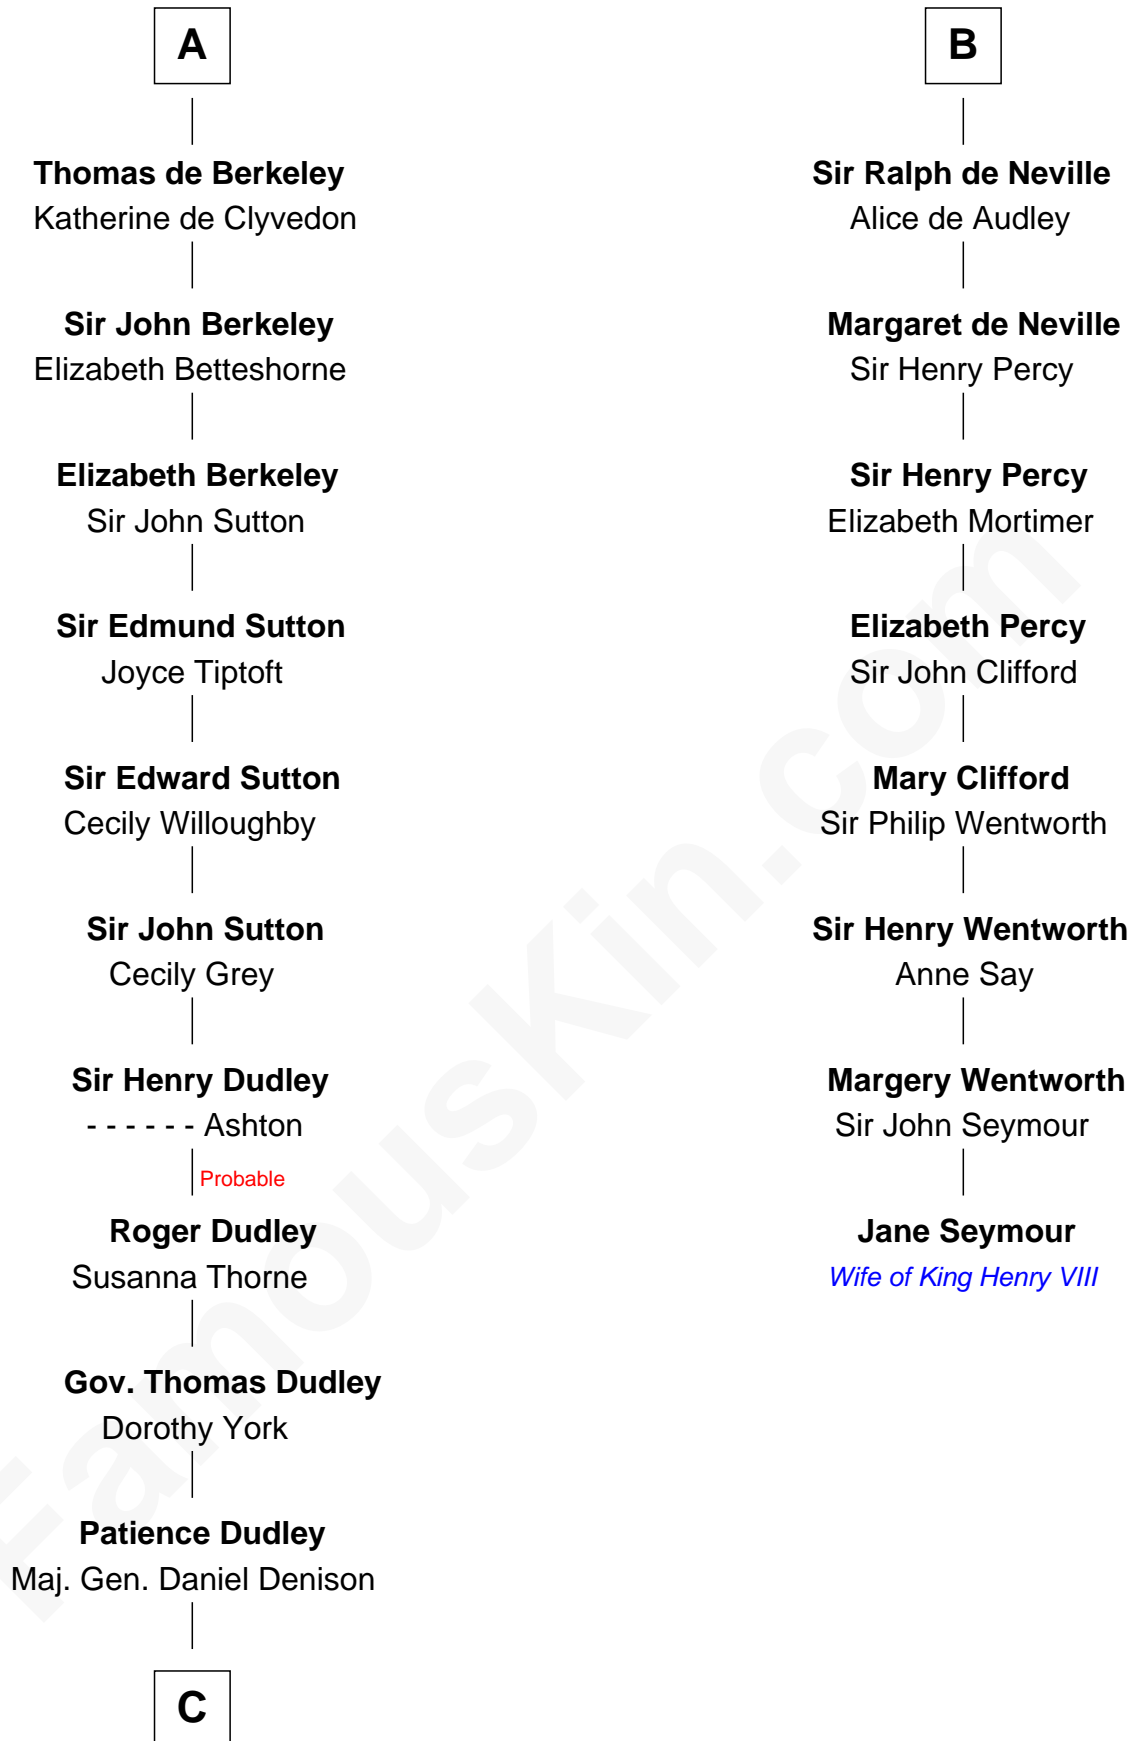

FamousKin.com

Relationship Chart of

Nicholas Gilman

Signer of the U.S. Constitution

14th cousin 7 times removed of

Jane Seymour

3rd Wife of King Henry VIII

C

Elizabeth Denison

Rev. John Rogers

Rev. Nathaniel Rogers

Sarah Purkiss

Elizabeth Rogers

Rev. John Taylor

Ann Taylor

Nicholas Gilman