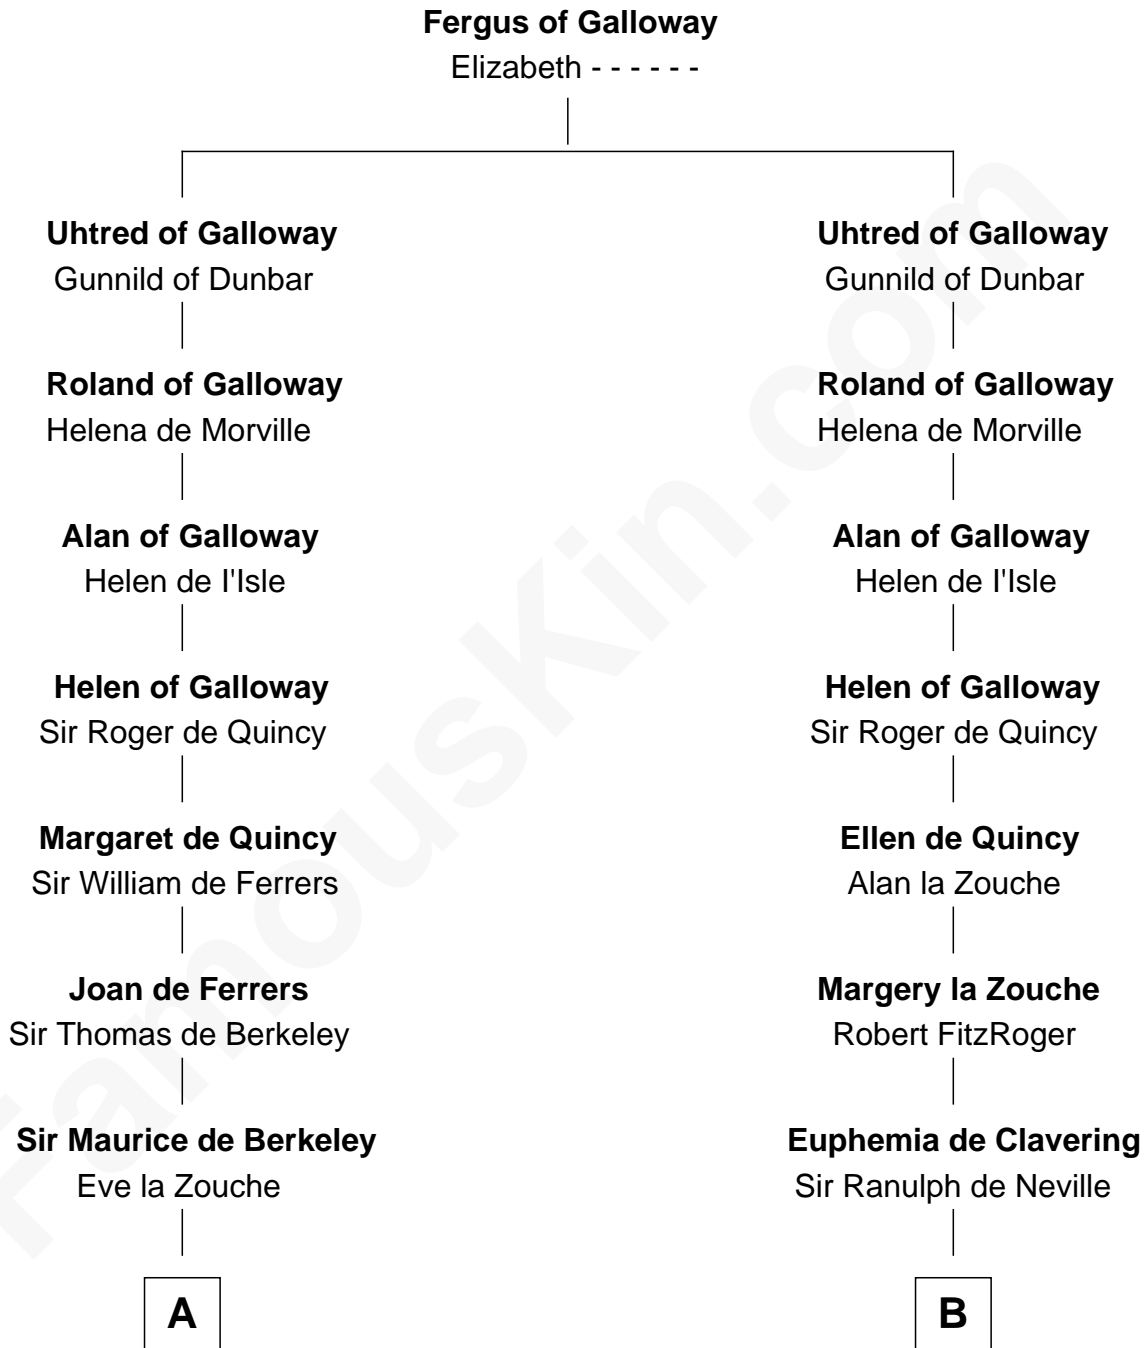

FamousKin.com

Relationship Chart of

Nicholas Gilman

Signer of the U.S. Constitution

14th cousin 7 times removed of

Jane Seymour

3rd Wife of King Henry VIII

C