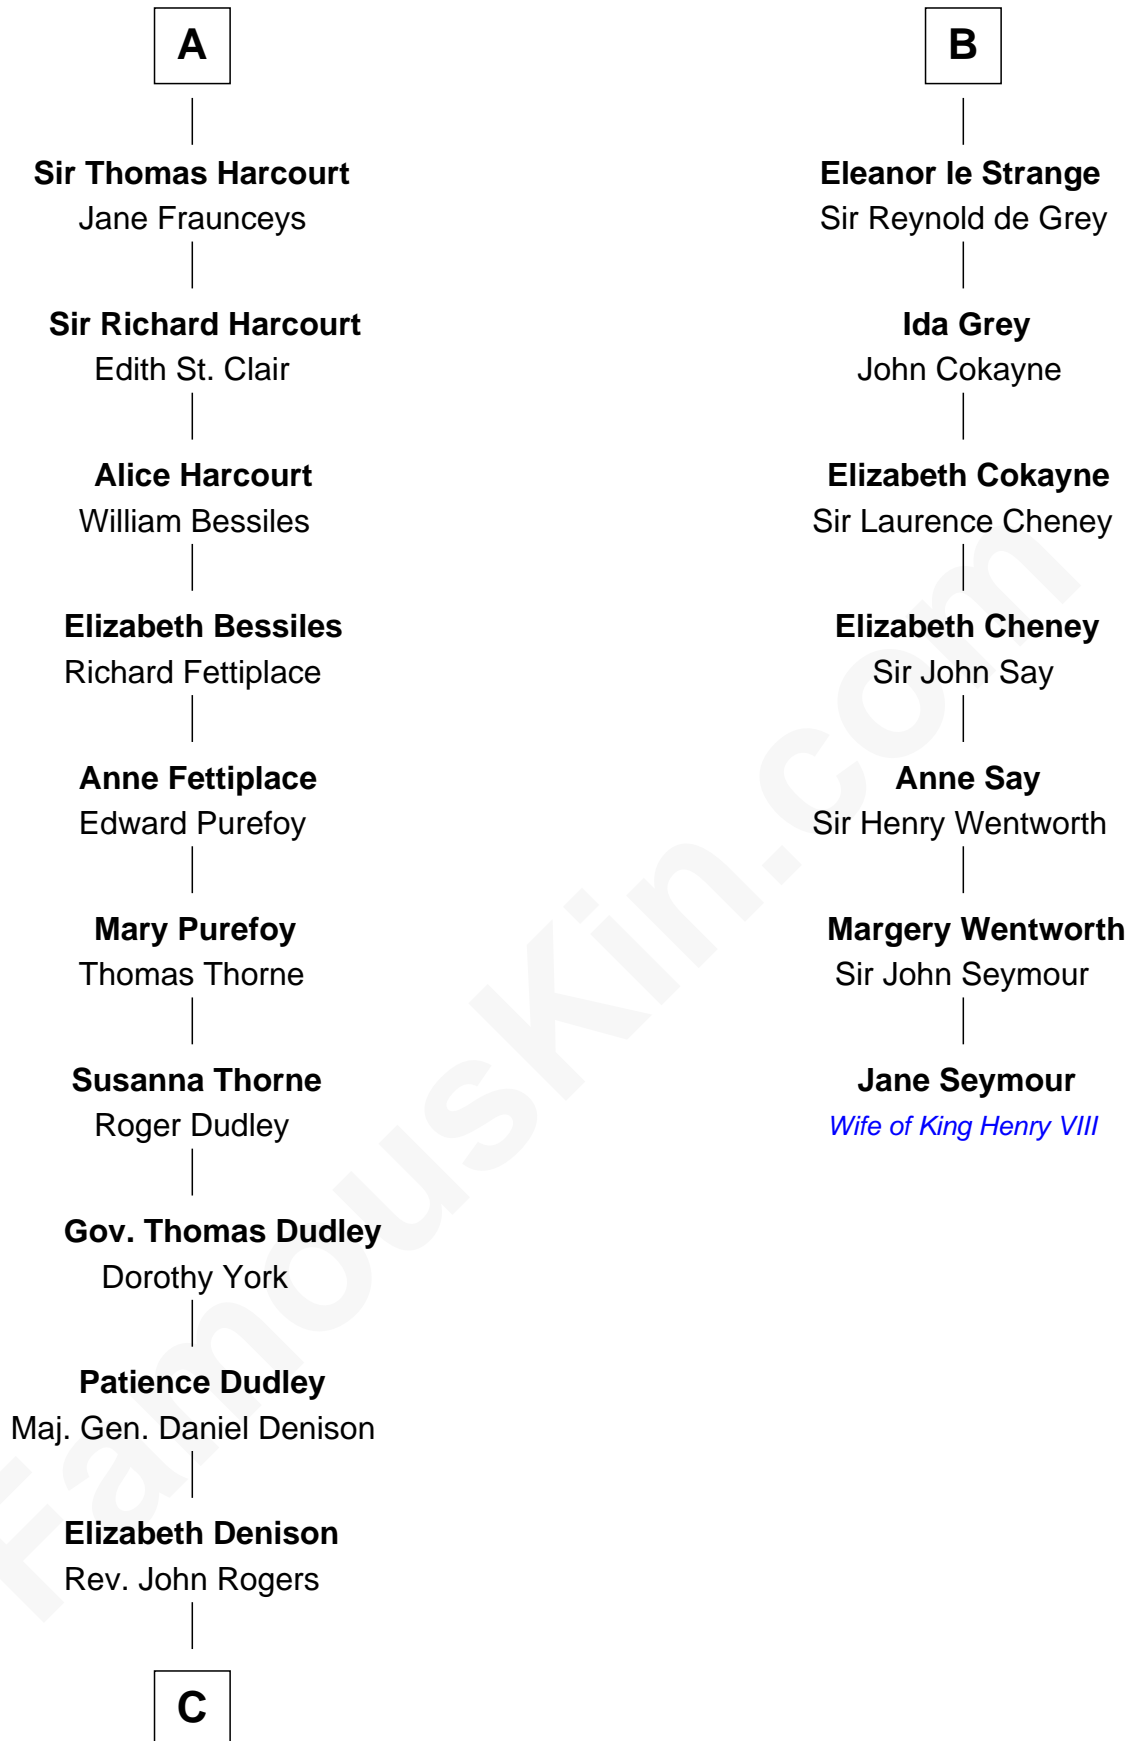

## Relationship Chart of

### Nicholas Gilman

*Signer of the U.S. Constitution*

13th cousin 7 times removed of

### Jane Seymour

*3rd Wife of King Henry VIII*

**Richard de Lucy**

-----

**C**

Rev. Nathaniel Rogers

Sarah Purkiss

Elizabeth Rogers

Rev. John Taylor

Ann Taylor

Nicholas Gilman

**Nicholas Gilman**

*Signer of the U.S. Constitution*

FamousKin.com