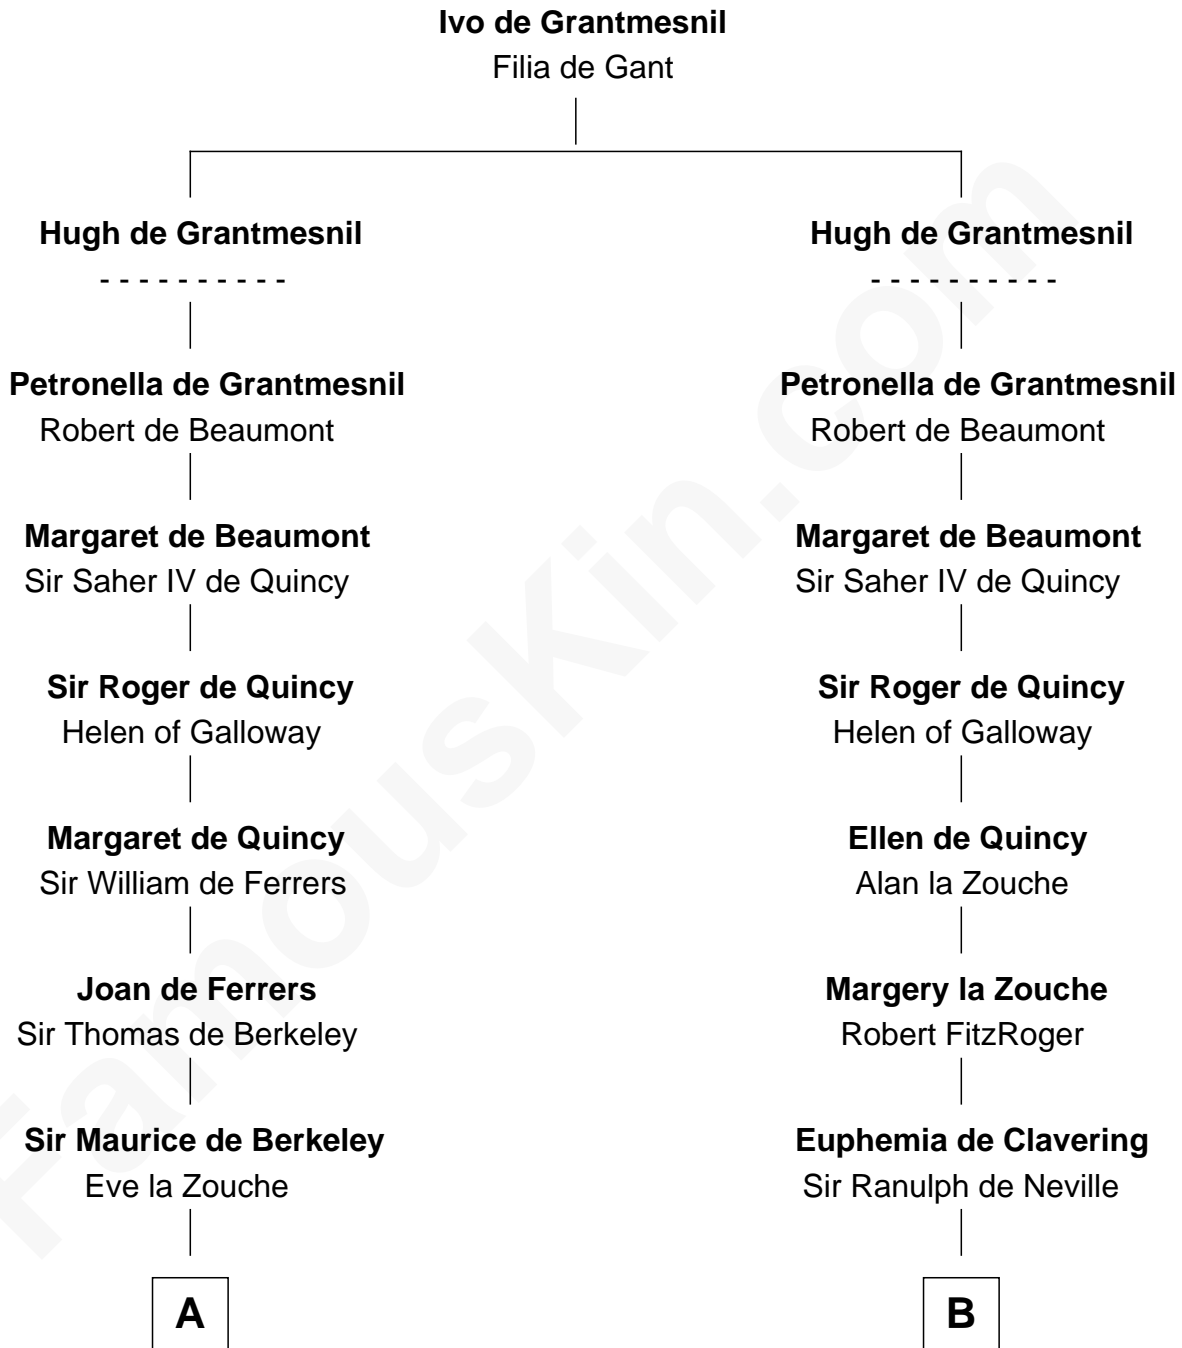

FamousKin.com

Relationship Chart of

Nicholas Gilman

Signer of the U.S. Constitution

14th cousin 7 times removed of

Jane Seymour

3rd Wife of King Henry VIII

C

Elizabeth Denison

Rev. John Rogers

Rev. Nathaniel Rogers

Sarah Purkiss

Elizabeth Rogers

Rev. John Taylor

Ann Taylor

Nicholas Gilman