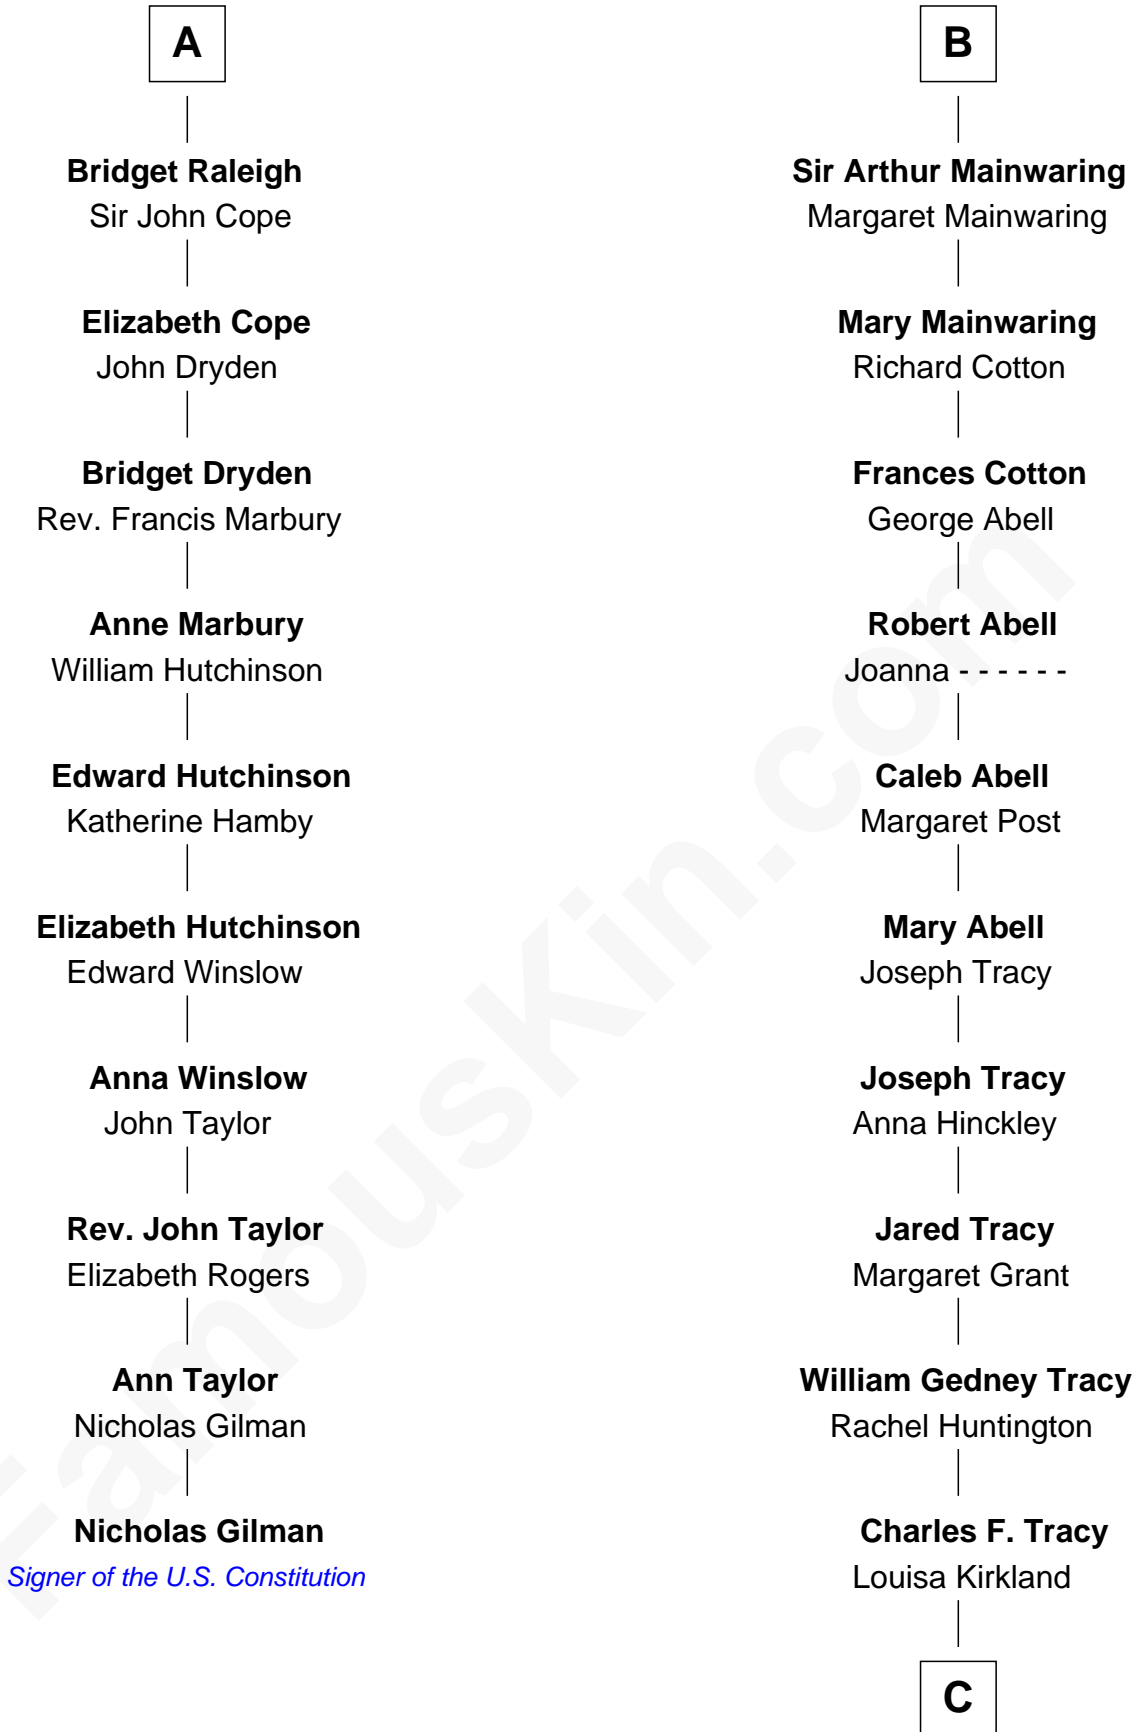

# FamousKin.com Relationship Chart of

**Nicholas Gilman**

*Signer of the U.S. Constitution*

**16th cousin 4 times removed of**

**John Adams Morgan**

*1952 Olympic Sailing Gold Medalist*

**Sir James le Boteler**

Eleanor de Bohun

**Pernel le Boteler**

Sir Gilbert Talbot

**Sir Richard Talbot**

Ankaret le Strange

**Mary Talbot**

Sir Thomas Greene

**Sir Thomas Greene**

**James le Boteler**

Elizabeth Darcy

**James Butler**

Anne de Welles

**James Butler**

Joan Beauchamp

**Elizabeth Butler**

John Talbot

**Ann Talbot**

Sir Henry Vernon

**Elizabeth Vernon**

Sir Robert Corbet

**Dorothy Corbet**

Sir Richard Mainwaring

**B**

**C**