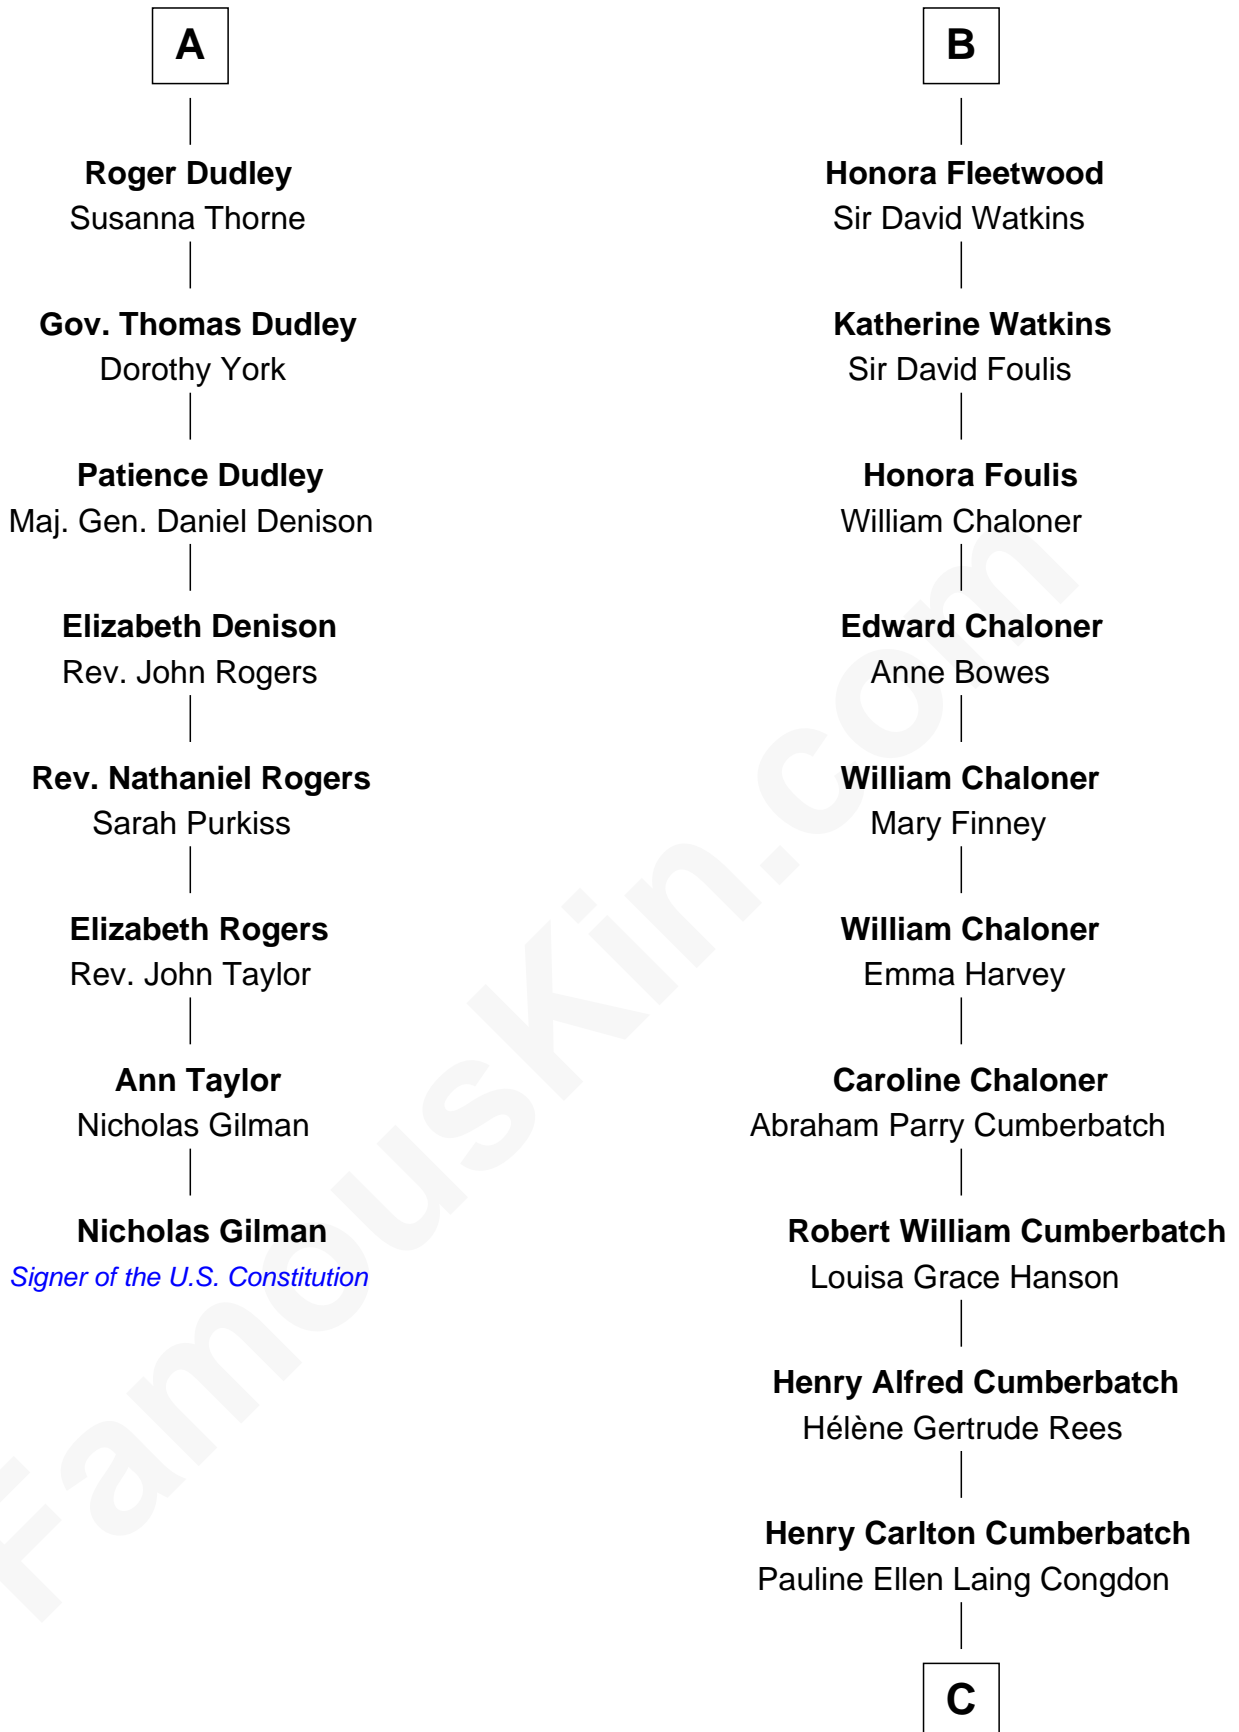

FamousKin.com Relationship Chart of

Nicholas Gilman

Signer of the U.S. Constitution

14th cousin 4 times removed of

Benedict Cumberbatch

Movie, Television and Stage Actor

Sir Philip le Despencer

Elizabeth - - - - -

Sir Philip le Despencer

Elizabeth de Tibetot

Margery Despencer

Sir Roger Wentworth

Henry Wentworth

Elizabeth Howard

Margery Wentworth

Sir William Waldegrave

Dorothy Waldegrave

Sir John Spring

Bridget Spring

Thomas Fleetwood

Sir George Fleetwood

Katherine Denny

B

Timothy Carlton Congdon Cumberbatch