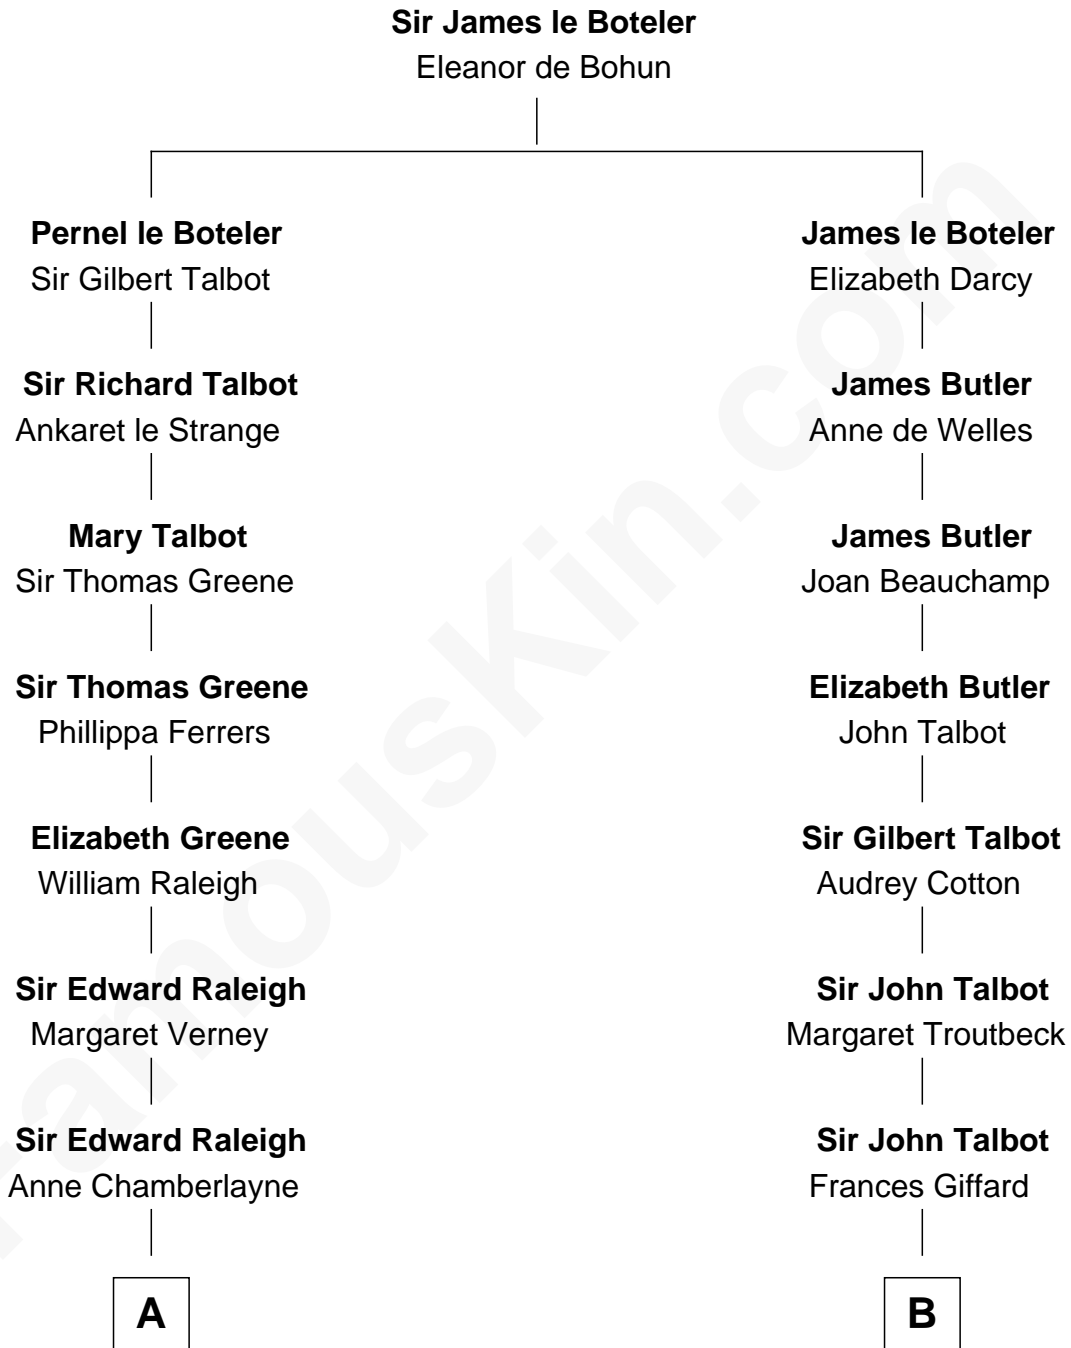

FamousKin.com Relationship Chart of

Nicholas Gilman

Signer of the U.S. Constitution

16th cousin 3 times removed of

Benedict Cumberbatch

Movie, Television and Stage Actor

C

Henry Carlton Cumberbatch