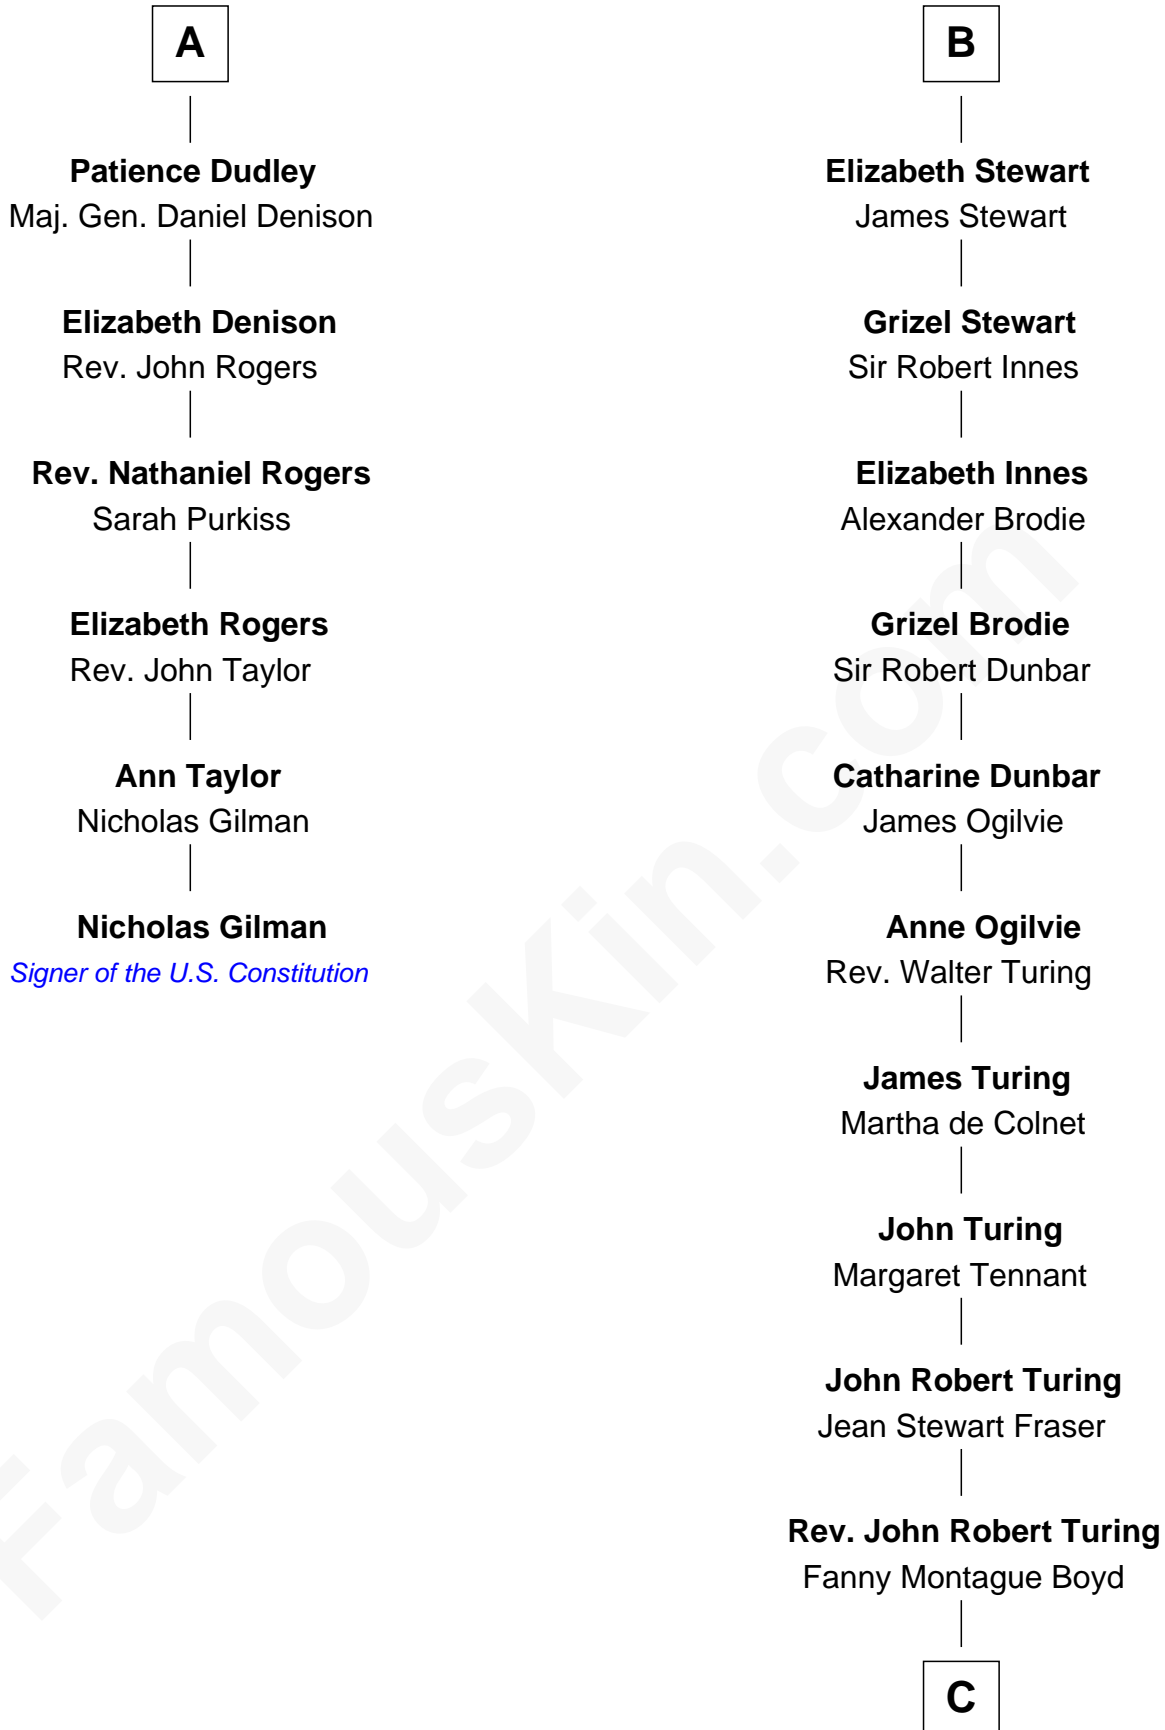

FamousKin.com

Relationship Chart of

Nicholas Gilman

Signer of the U.S. Constitution

12th cousin 6 times removed of

Alan Turing

WWII Codebreaker of Nazi Enigma Machine

C

Julius Matheson Turing

Ethel Sara Stoney

Alan Turing

WWII Codebreaker of Nazi Enigma Machine

FamousKin.com