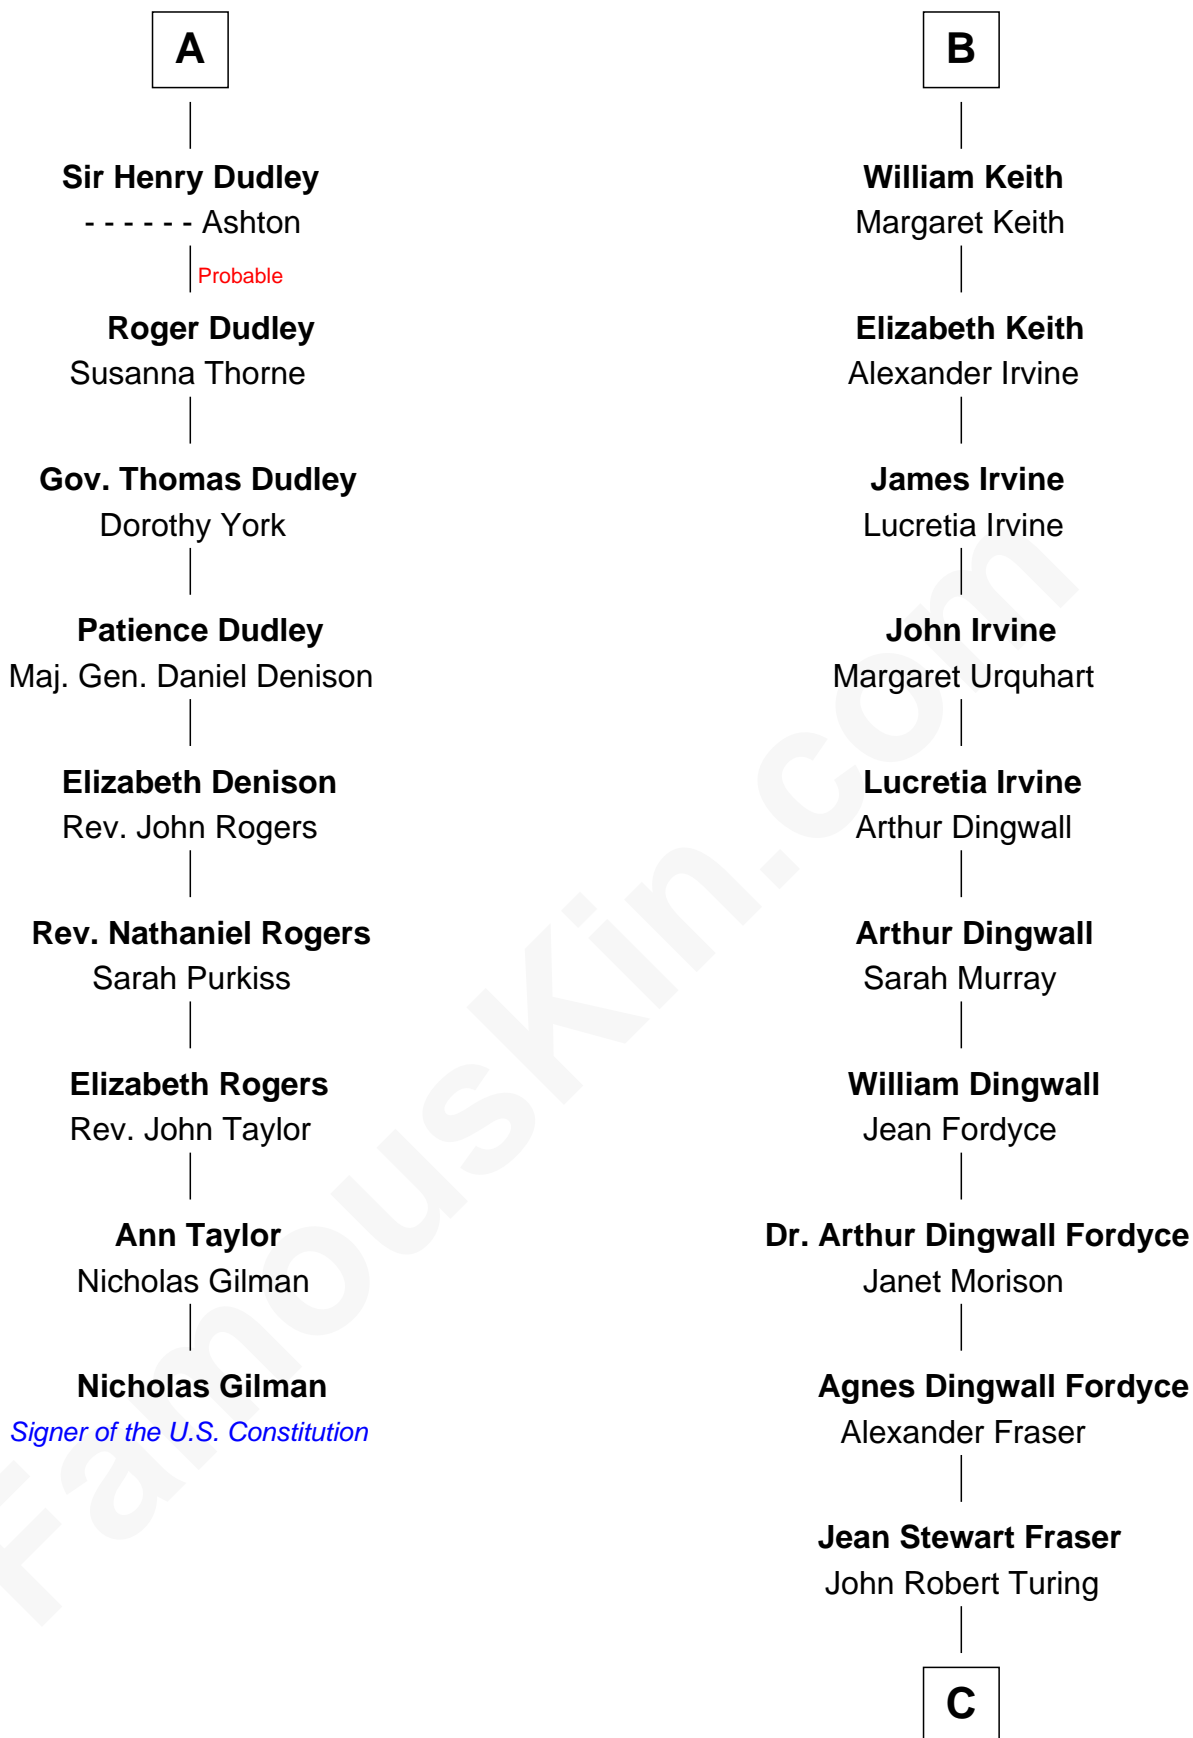

FamousKin.com

Relationship Chart of Nicholas Gilman

Signer of the U.S. Constitution

15th cousin 4 times removed of

Alan Turing

WWII Codebreaker of Nazi Enigma Machine

C

Rev. John Robert Turing

Fanny Montague Boyd

Julius Matheson Turing

Ethel Sara Stoney

Alan Turing

WWII Codebreaker of Nazi Enigma Machine

FamousKin.com