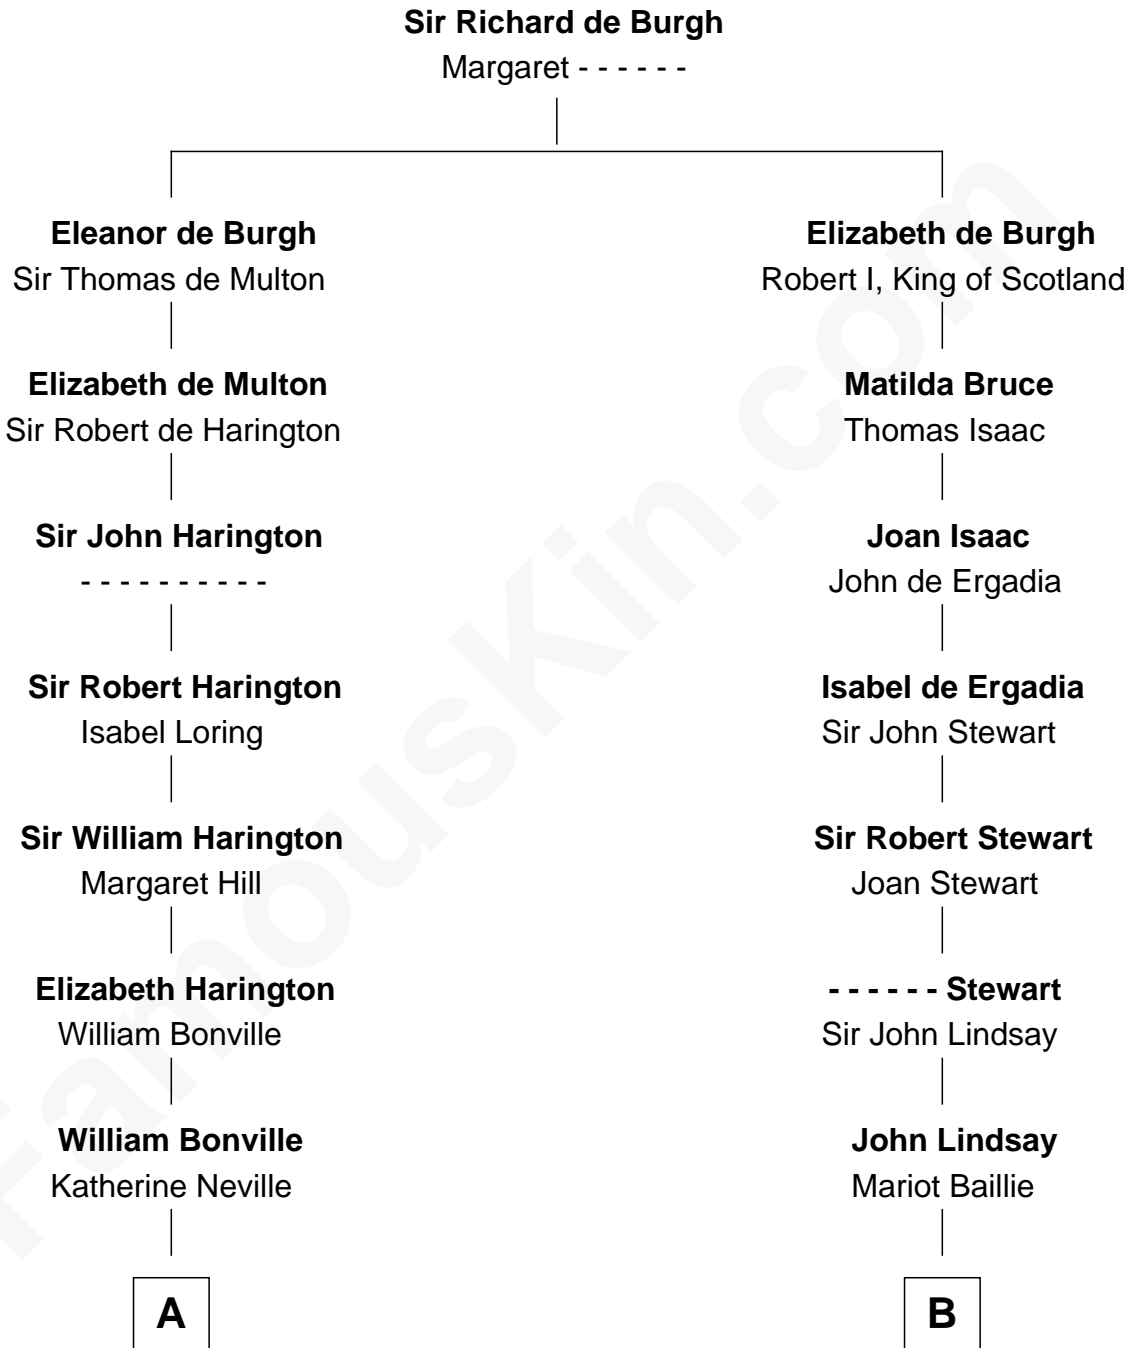

FamousKin.com

Relationship Chart of

Nicholas Gilman

Signer of the U.S. Constitution

17th cousin 3 times removed of

Alan Turing

WWII Codebreaker of Nazi Enigma Machine

C

John Robert Turing
Jean Stewart Fraser

Rev. John Robert Turing
Fanny Montague Boyd

Julius Matheson Turing
Ethel Sara Stoney

Alan Turing

WWII Codebreaker of Nazi Enigma Machine

FamousKin.com