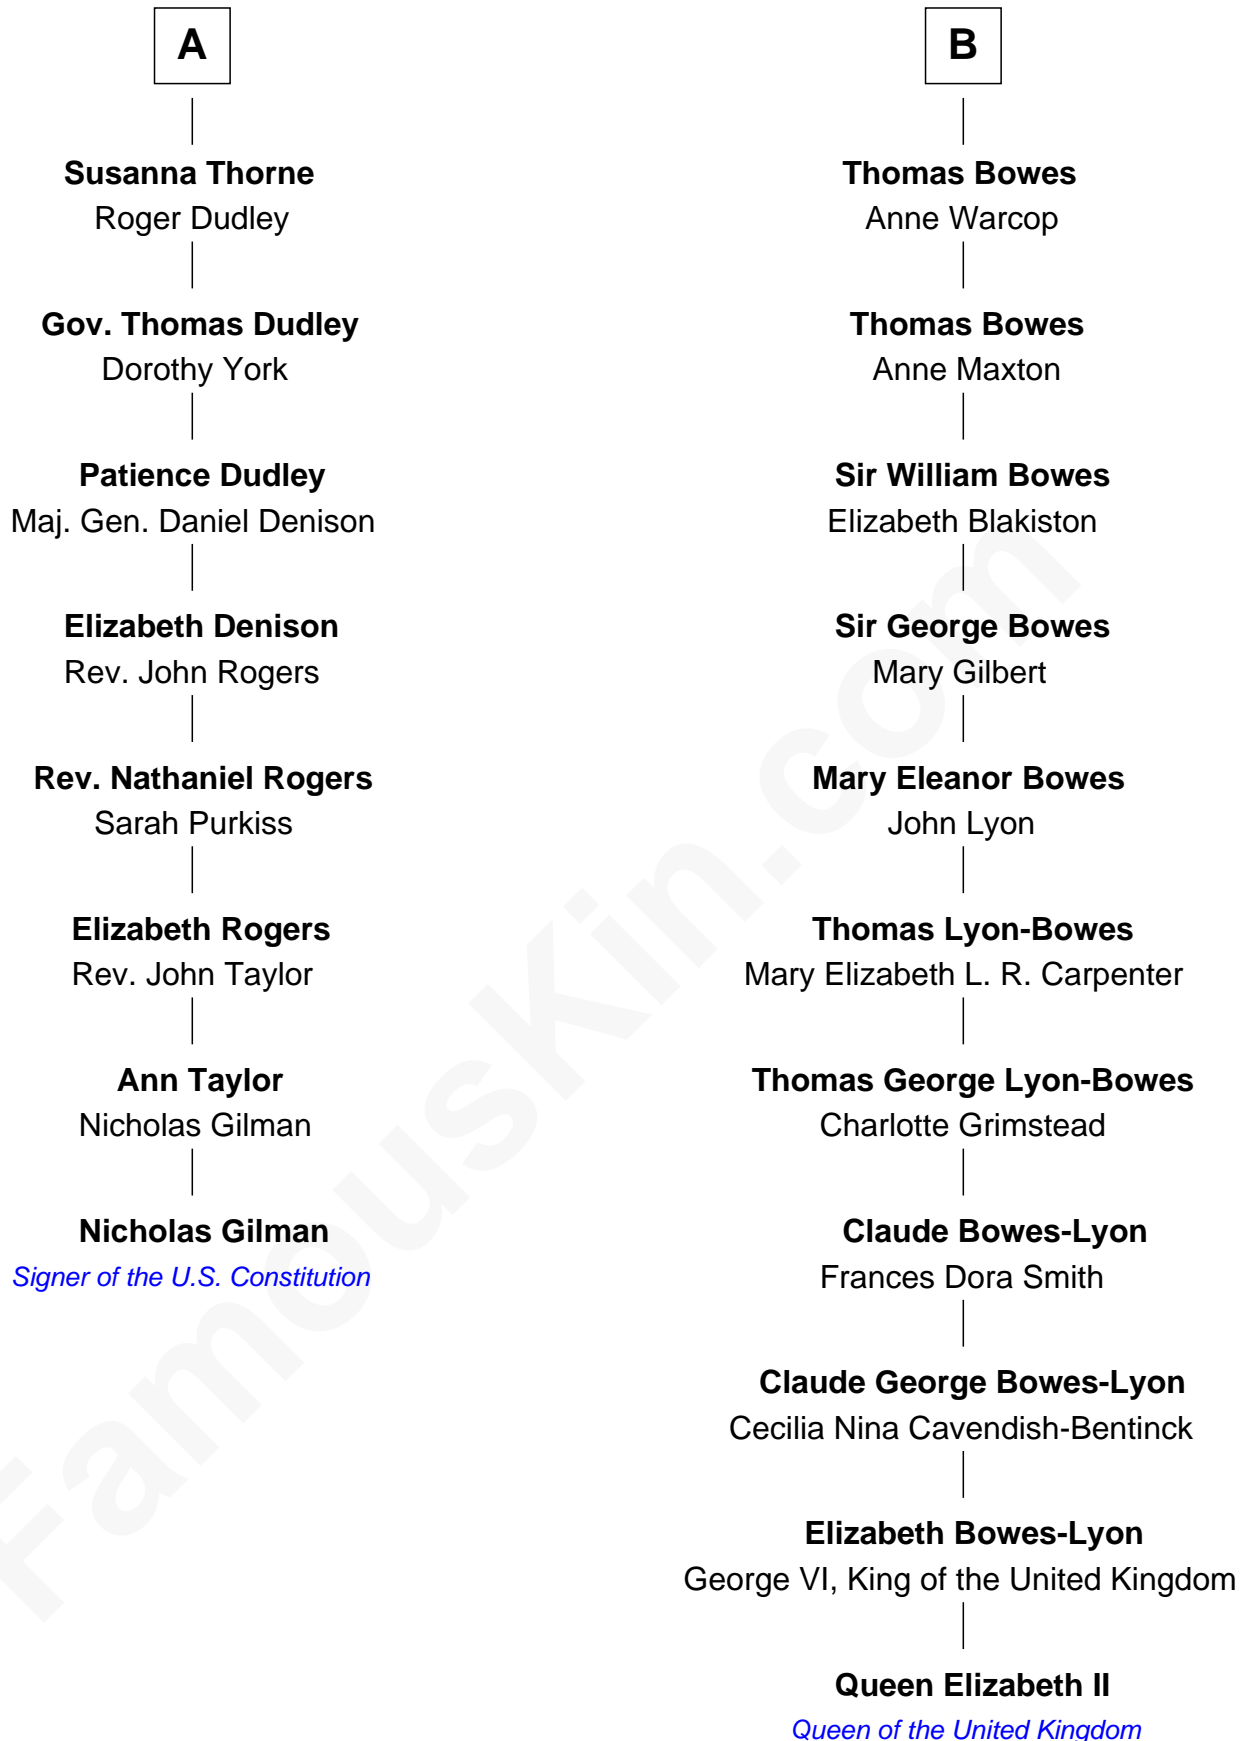

FamousKin.com

Relationship Chart of

Nicholas Gilman

Signer of the U.S. Constitution

14th cousin 3 times removed of

Queen Elizabeth II

Queen of the United Kingdom

Sir John Grey
Avice Marmion

Elizabeth II photo by [Eric Draper](#)