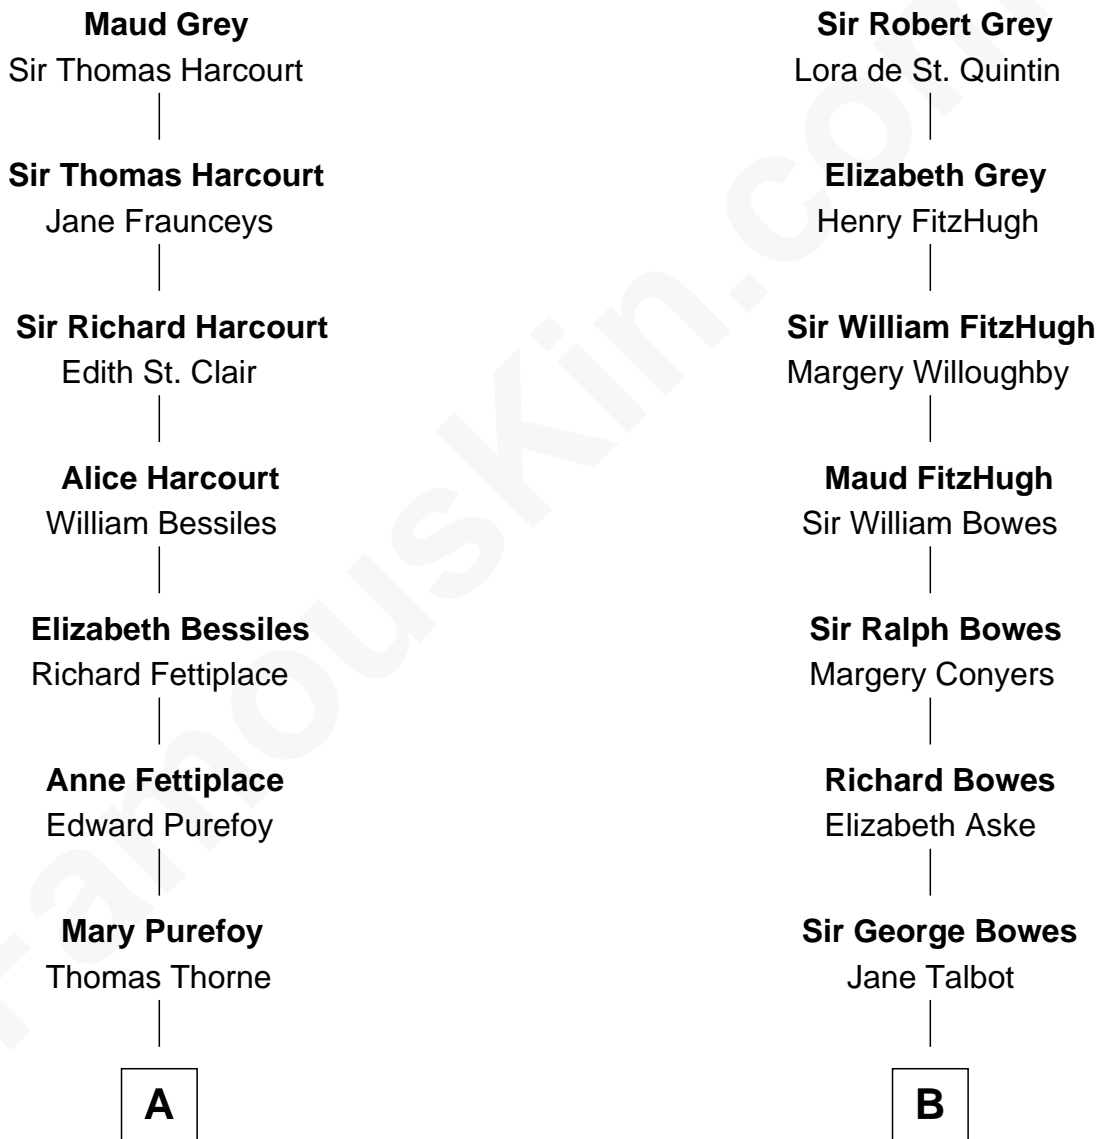

FamousKin.com

Relationship Chart of

Nicholas Gilman

Signer of the U.S. Constitution

14th cousin 3 times removed of

Queen Elizabeth II

Queen of the United Kingdom

Sir John Grey
Avice Marmion

Elizabeth II photo by [Eric Draper](#)