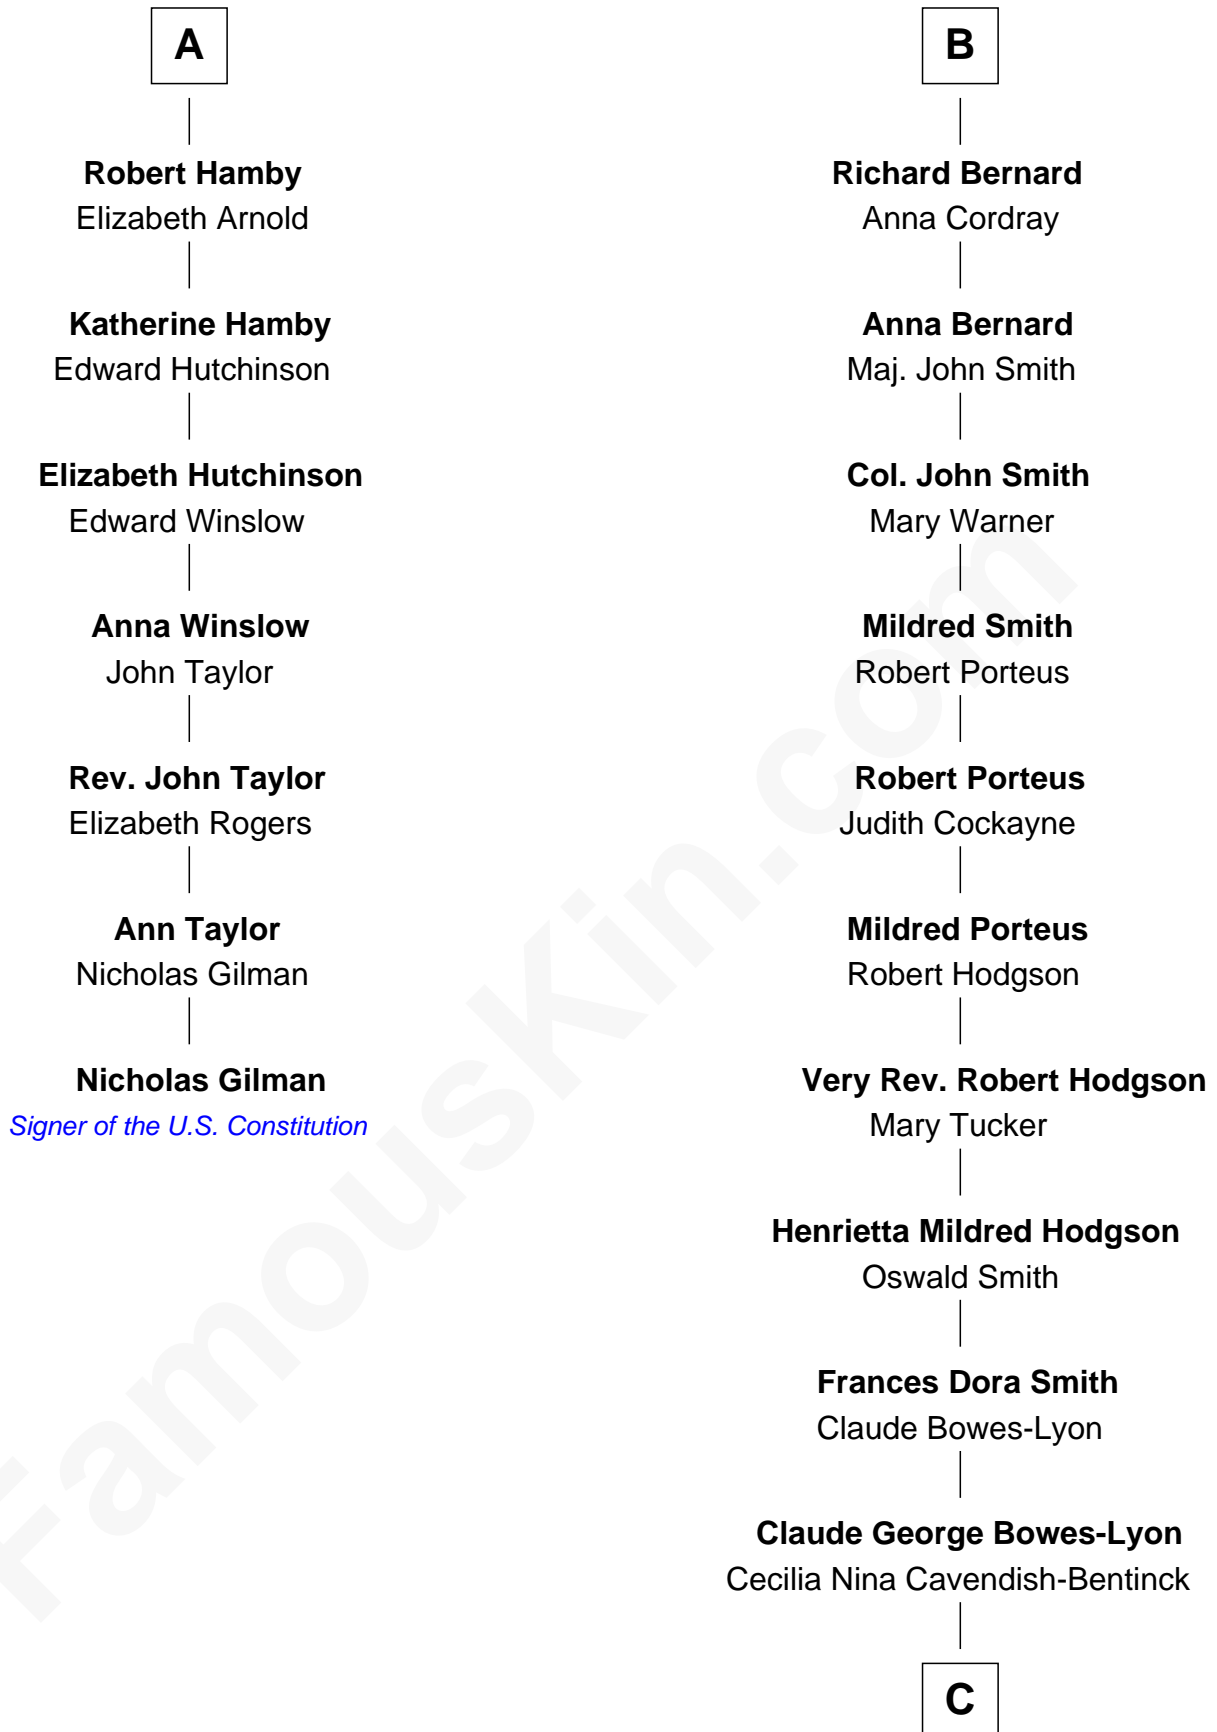

FamousKin.com Relationship Chart of

Nicholas Gilman

Signer of the U.S. Constitution

13th cousin 5 times removed of

Queen Elizabeth II

Queen of the United Kingdom

Stephen le Scrope

Margery de Welles

C

Elizabeth Bowes-Lyon
George VI, King of the United Kingdom

Queen Elizabeth II
Queen of the United Kingdom

FamousKin.com