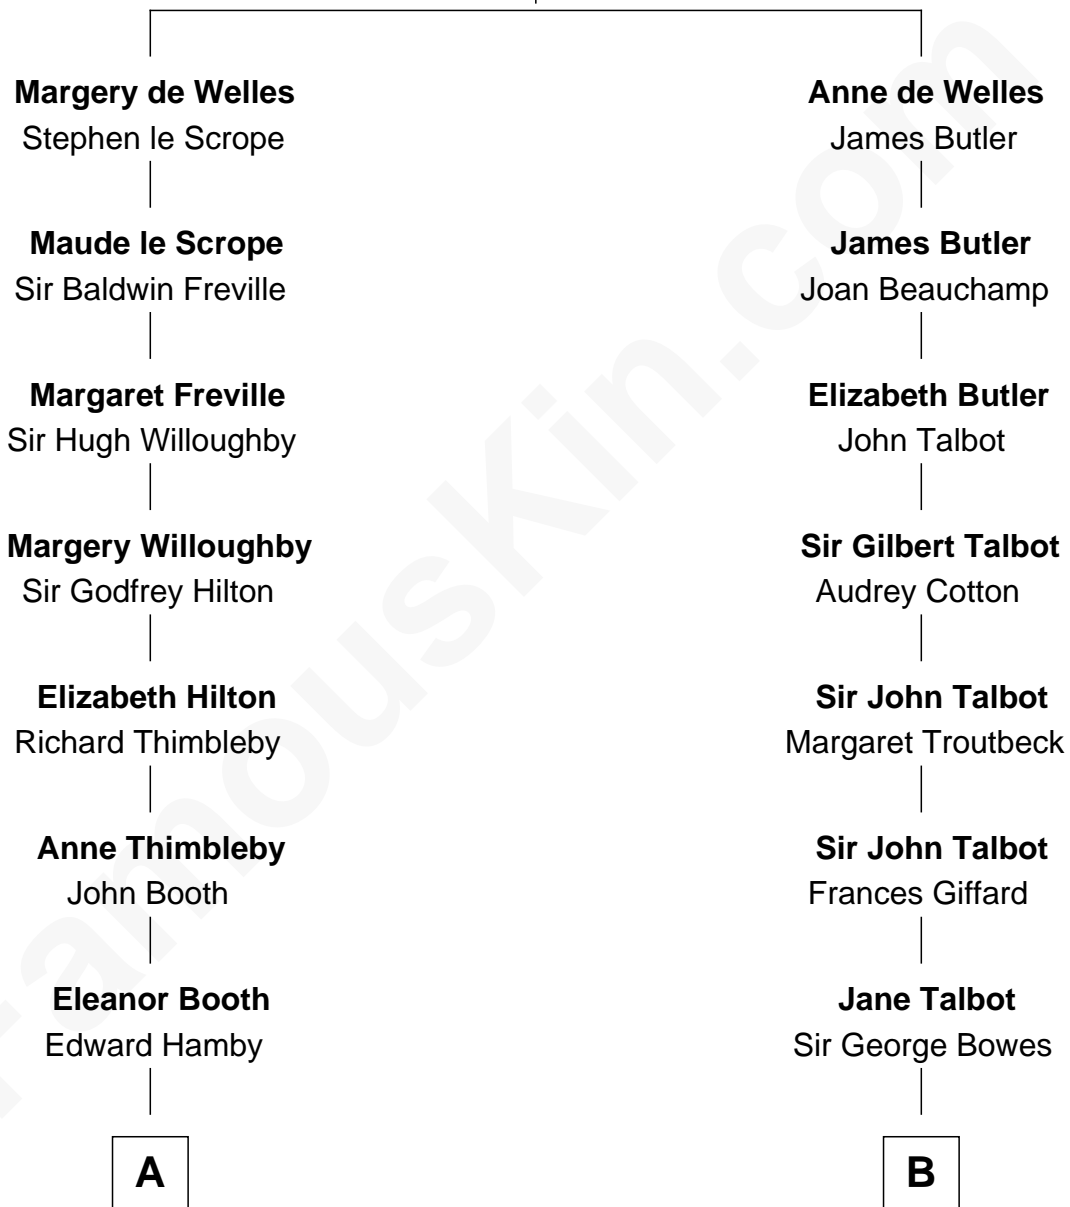

FamousKin.com

Relationship Chart of

Nicholas Gilman

Signer of the U.S. Constitution

14th cousin 3 times removed of

Queen Elizabeth II

Queen of the United Kingdom

John de Welles

Maud de Roos

Elizabeth II photo by [Eric Draper](#)