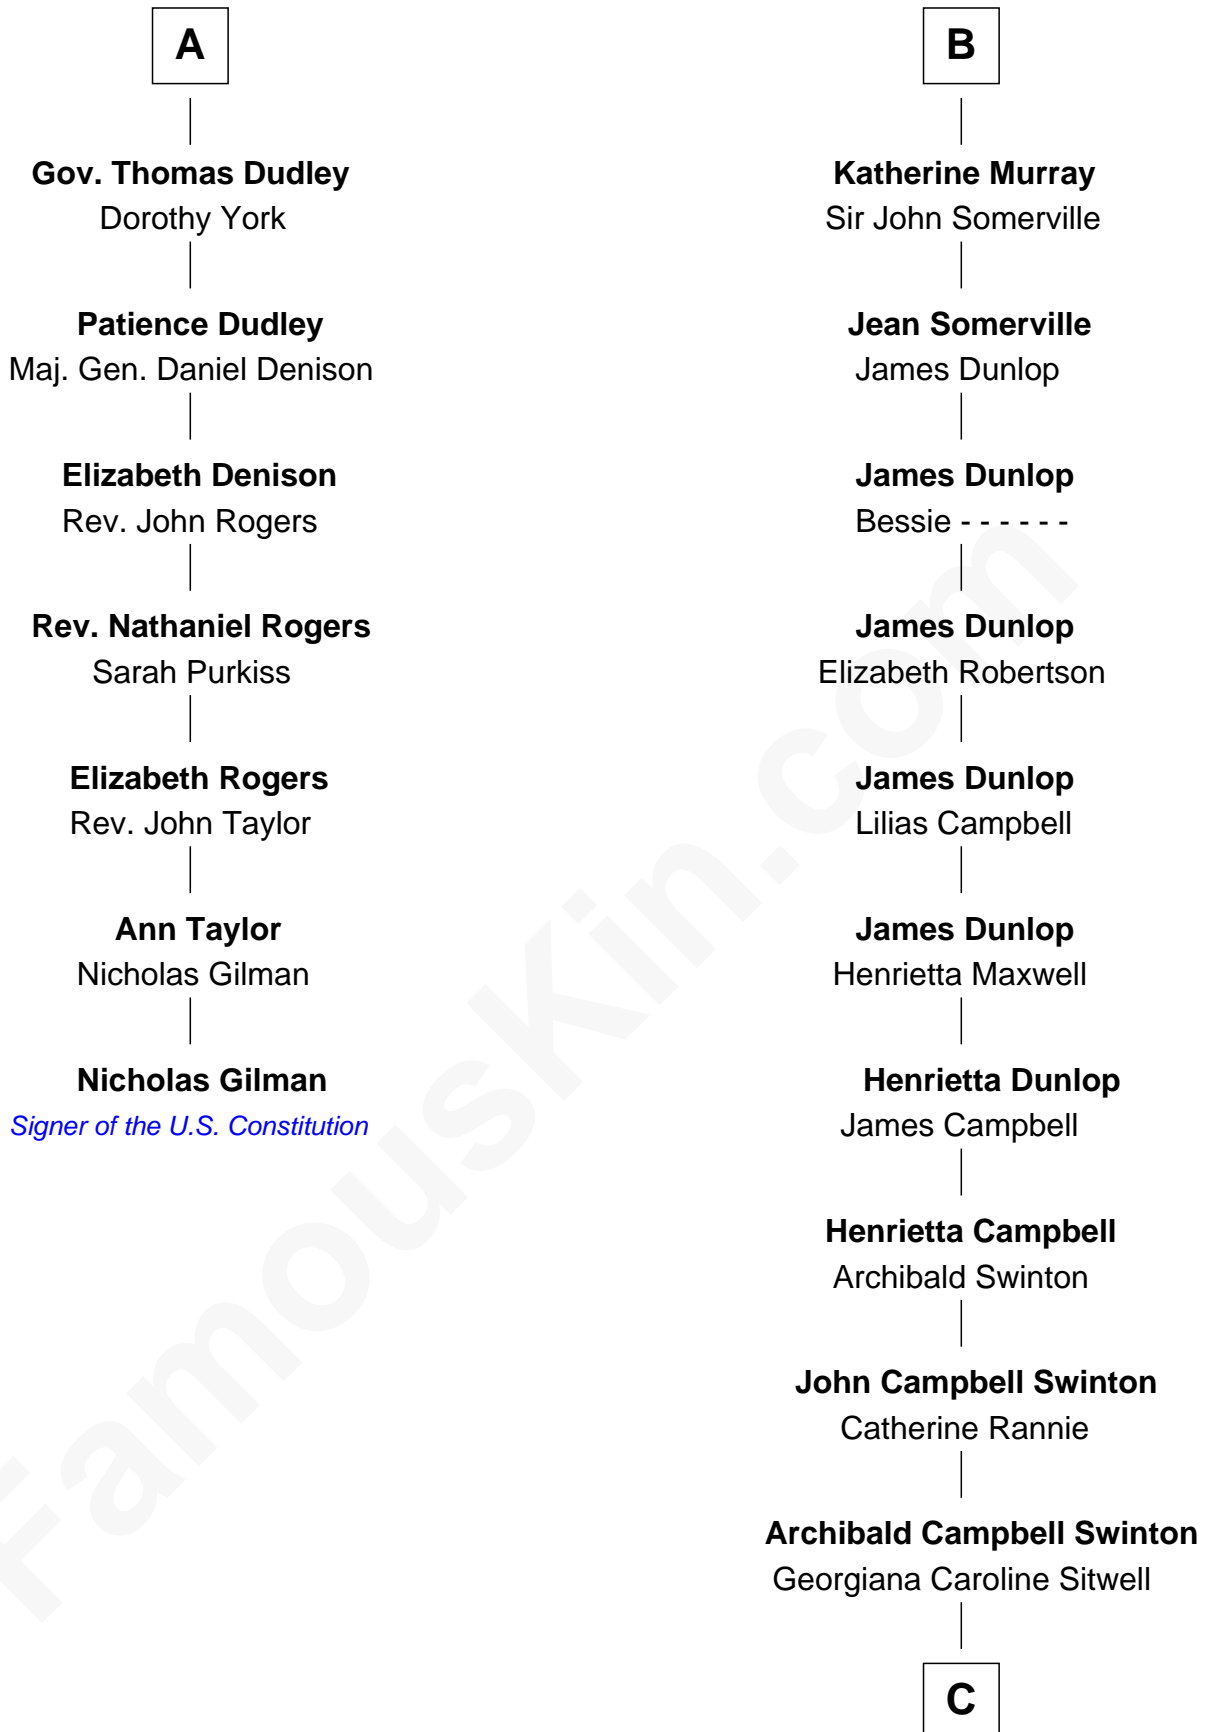

FamousKin.com Relationship Chart of

Nicholas Gilman

Signer of the U.S. Constitution

13th cousin 7 times removed of

Tilda Swinton

Movie Actress

Sir Thomas de Holand

Alice Fitzalan

C

George Sitwell Campbell Swinton

Elizabeth Ebsworth

Alan Henry Campbell Swinton

Mariora Beatrice Evelyn Rochfort Alers-Hankey

Sir John Swinton

Judith Balfour Killen

Tilda Swinton