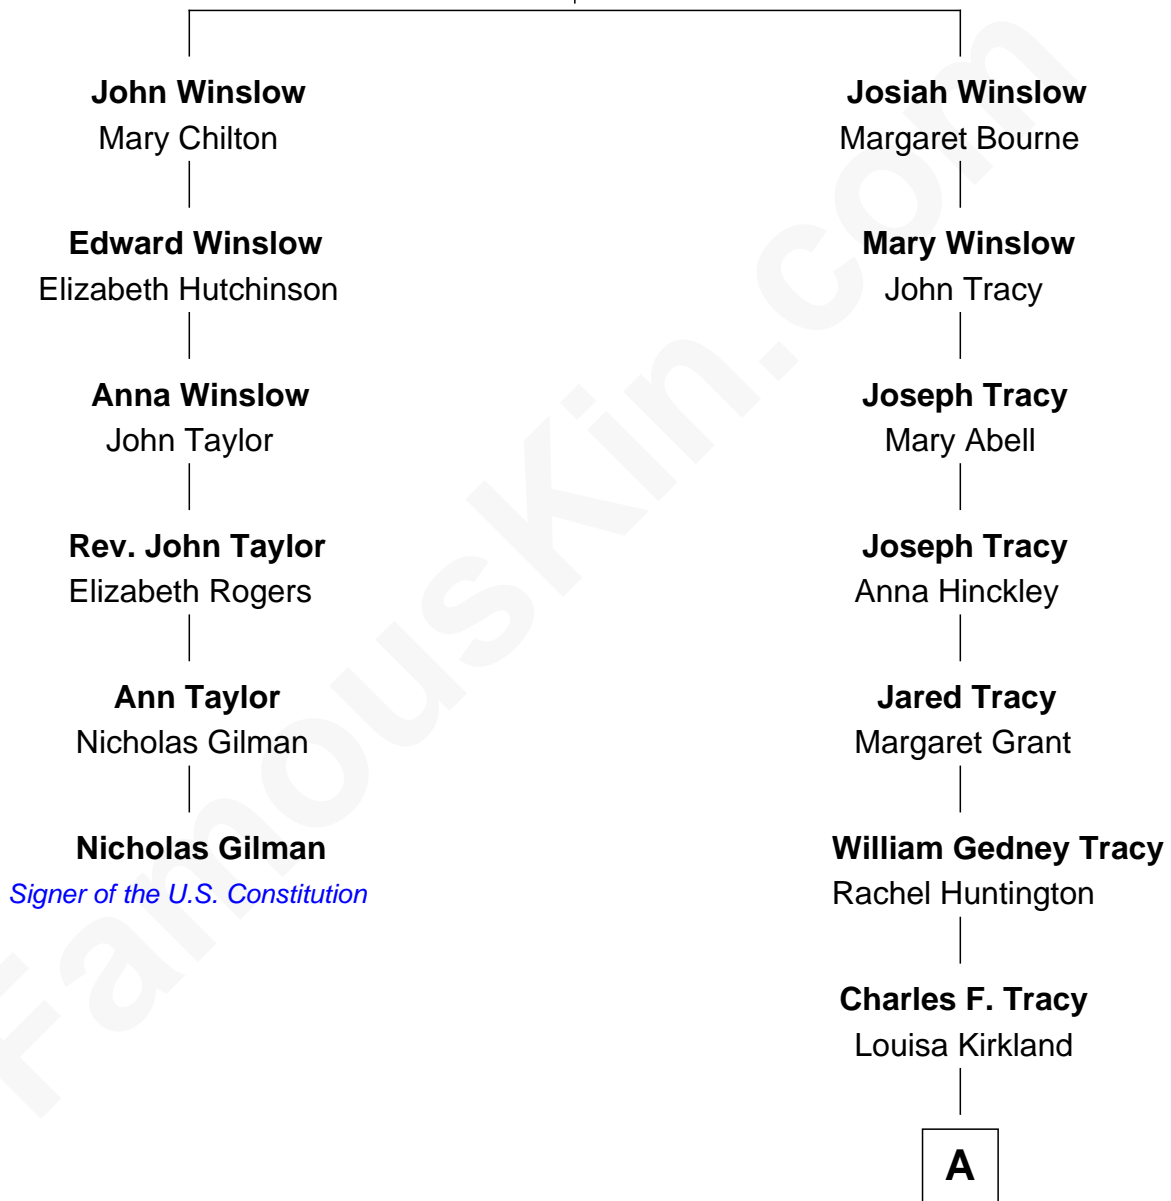

## Relationship Chart of

### Nicholas Gilman

*Signer of the U.S. Constitution*

5th cousin 4 times removed of

### Henry Sturgis Morgan

*Co-Founder of Morgan Stanley*

**Edward Winslow**  
Magdalen Oliver

**A**

—  
**Frances Louisa Tracy**  
John Pierpont Morgan

—  
**John Pierpont Morgan**  
Jane Norton Grew

—  
**Henry Sturgis Morgan**  
*Co-Founder of Morgan Stanley*